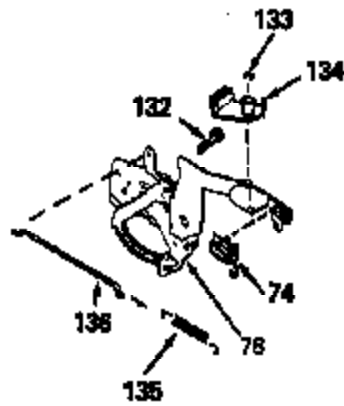

ILLUSTRATION SHOWS TYPICAL PARTS ONLY. ORDER BY PART NUMBER. PARTS NOT LISTED ARE SUPPLIED BY OEM.

Ref #	Part Number	Qty	Description
17	32610A		Bolt, Connecting rod
23	32609		Plate, Lock (Used on early production with No. 32610 connecting rod bolt. Donot use with No. 32610A locking type bolt.)
54	650561		Screw, 1/4-20 x 5/8"
55A	33907A		Housing, Blower
74	610973		Terminal Assy. (Use as required)
127	590343		Rope Assy., Starter
128A	33914		Cup (Early production only, not w/650 791)
143			Electric Starter Kit (Supplied by OEM)