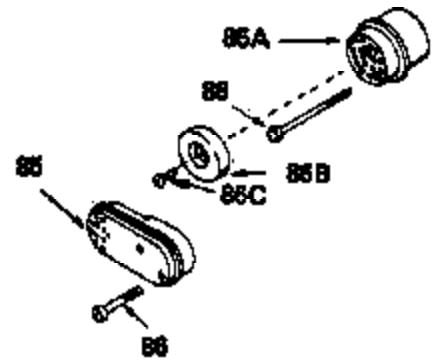

Ref #	Part Number	Qty	Description
17	32610A		Bolt, Connecting rod
23	32609		Plate, Lock (Used on early production with No. 32610 connecting rod bolt. Donot use with No. 32610A locking type bolt.)
54	650561		Screw, 1/4-20 x 5/8"
74	610973		Terminal Assy. (Use as required)
128A	33914		Cup (Early production only, not w/650 791)
143			Electric Starter Kit (Supplied by OEM)