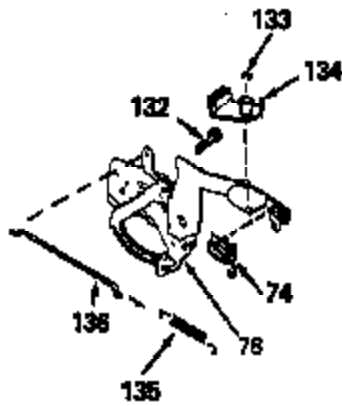

ILLUSTRATION SHOWS TYPICAL PARTS ONLY. ORDER BY PART NUMBER. PARTS NOT LISTED ARE SUPPLIED BY OEM.

Ref #	Part Number	Qty	Description
17	32610A		Bolt, Connecting rod
23	32609		Plate, Lock (Used on early production with No. 32610 connecting rod bolt. Donot use with No. 32610A locking type bolt.)
54	650561		Screw, 1/4-20 x 5/8"
74	610973		Terminal Assy. (Use as required)
128A	33914		Cup (Early production only, not w/650 791)
143			Electric Starter Kit (Supplied by OEM)