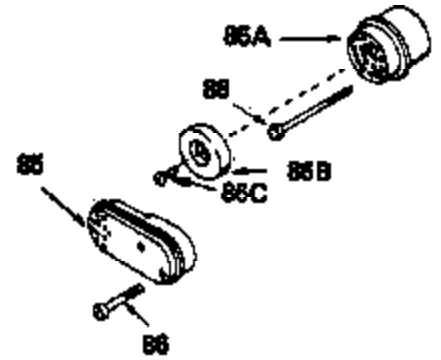

Ref #	Part Number	Qty	Description
17	32610A		Bolt, Connecting rod
23	32609		Plate, Lock (Used on early production with No. 32610 connecting rod bolt. Donot use with No. 32610A locking type bolt.)
54	650561		Screw, 1/4-20 x 5/8"
74	610973		Terminal Assy. (Use as required)
128A	33914		Cup (Early production only, not w/650 791)
143			Electric Starter Kit (Supplied by OEM )