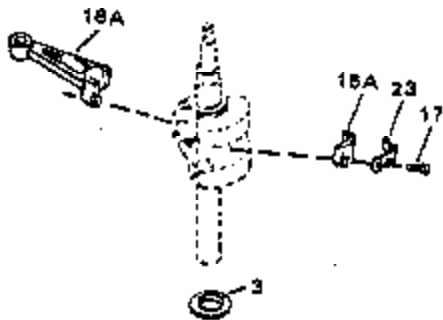

Ref #	Part Number	Qty	Description
17	32610A		Bolt, Connecting rod
23	32609		Plate, Lock (Used on early production with No. 32610 connecting rod bolt. Donot use with No. 32610A locking type bolt.)
54	650561		Screw, 1/4-20 x 5/8"
74	610973		Terminal Assy. (Use as required)
128A	33914		Cup (Early production only, not w/650 791)
143			Electric Starter Kit (Supplied by OEM)