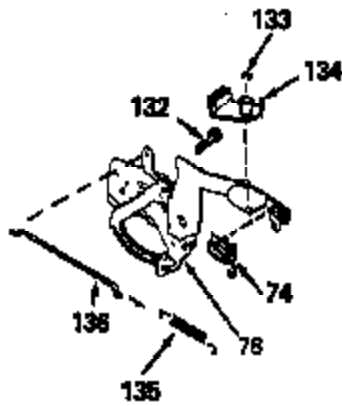

ILLUSTRATION SHOWS TYPICAL PARTS ONLY. ORDER BY PART NUMBER. PARTS NOT LISTED ARE SUPPLIED BY OEM.

Ref #	Part Number	Qty	Description
17	32610A		Bolt, Connecting rod
23	32609		Plate, Lock (Used on early production with No. 32610 connecting rod bolt. Donot use with No. 32610A locking type bolt.)
54	650561		Screw, 1/4-20 x 5/8"
55A	33907A		Housing, Blower
74	610973		Terminal Assy. (Use as required)
85A	27181B		Muffler
86B	32431		Cover, Muffler
86C	650760		Screw, 8/32 x 3/8"
86	650795		Screw, 1/4-20 x 2-1/4"
127	590343		Rope Assy., Starter
128A	33914		Cup (Early production only, not w/650 791)
143			Electric Starter Kit (Supplied by OEM)