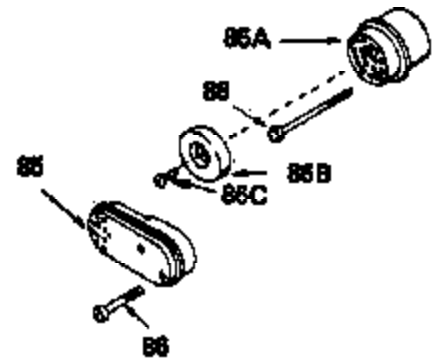

ILLUSTRATION SHOWS TYPICAL PARTS ONLY. ORDER BY PART NUMBER. PARTS NOT LISTED ARE SUPPLIED BY OEM.

Ref #	Part Number	Qty	Description
17	32610A		Bolt, Connecting rod
23	32609		Plate, Lock (Used on early production with No. 32610 connecting rod bolt. Donot use with No. 32610A locking type bolt.)
54	650561		Screw, 1/4-20 x 5/8"
55A	33907A		Housing, Blower
74	610973		Terminal Assy. (Use as required)
85A	27181B		Muffler
86B	32431		Cover, Muffler
86C	650760		Screw, 8/32 x 3/8"
86	650795		Screw, 1/4-20 x 2-1/4"
127	590343		Rope Assy., Starter
128A	33914		Cup (Early production only, not w/650 791)
143			Electric Starter Kit (Supplied by OEM)