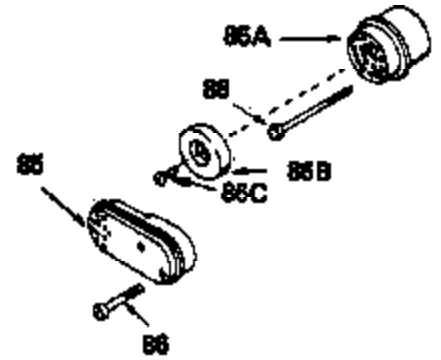

ILLUSTRATION SHOWS TYPICAL PARTS ONLY. ORDER BY PART NUMBER. PARTS NOT LISTED ARE SUPPLIED BY OEM.

Ref #	Part Number	Qty	Description
17	32610A		Bolt, Connecting rod
23	32609		Plate, Lock (Used on early production with No. 32610 connecting rod bolt. Donot use with No. 32610A locking type bolt.)
54	650561		Screw, 1/4-20 x 5/8"
55A	33907A		Housing, Blower
74	610973		Terminal Assy. (Use as required)
85A	27181B		Muffler
86B	32431		Cover, Muffler
86C	650760		Screw, 8/32 x 3/8"
86	650795		Screw, 1/4-20 x 2-1/4"
127	590343		Rope Assy., Starter
128A	33914		Cup (Early production only, not w/650 791)
143			Electric Starter Kit (Supplied by OEM)