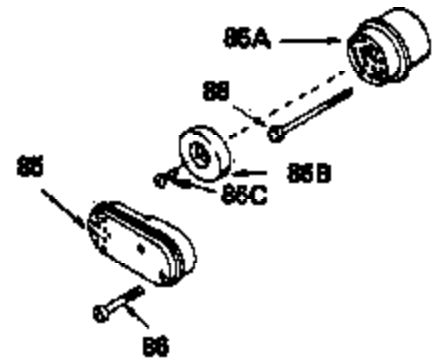

ILLUSTRATION SHOWS TYPICAL PARTS ONLY. ORDER BY PART NUMBER. PARTS NOT LISTED ARE SUPPLIED BY OEM.

Ref #	Part Number	Qty	Description
17	32610A		Connecting Rod Bolt
54	650561		Screw, 1/4-20 x 5/8"
74	610973		Terminal
85A	35708		Muffler (Incl. 86)
86B	32431		Muffler Cover
86	650795		Screw, 1/4-20 x 2-1/4"
86C	650760		Screw, 8-32 x 3/8"
127	590343		Starter Rope Assy.