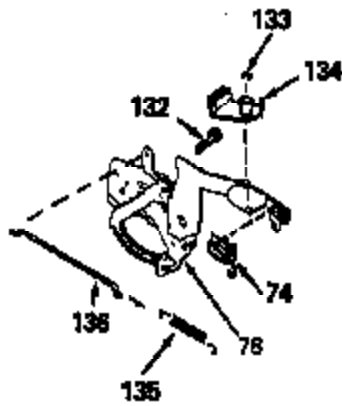

ILLUSTRATION SHOWS TYPICAL PARTS ONLY. ORDER BY PART NUMBER. PARTS NOT LISTED ARE SUPPLIED BY OEM.

Ref #	Part Number	Qty	Description
17	32610A		Connecting Rod Bolt
54	650561		Screw, 1/4-20 x 5/8"
74	610973		Terminal
85A	35708		Muffler (Incl. 86)
86B	32431		Muffler Cover
86	650795		Screw, 1/4-20 x 2-1/4"
86C	650760		Screw, 8-32 x 3/8"
127	590343		Starter Rope Assy.