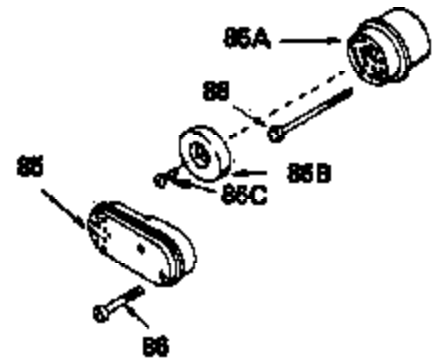

ILLUSTRATION SHOWS TYPICAL PARTS ONLY. ORDER BY PART NUMBER. PARTS NOT LISTED ARE SUPPLIED BY OEM.

Ref #	Part Number	Qty	Description
3	32323		Washer
17	32610A		Connecting Rod Bolt
54	650561		Screw, 1/4-20 x 5/8"