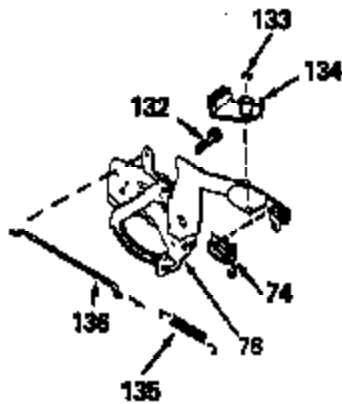

ILLUSTRATION SHOWS TYPICAL PARTS ONLY. ORDER BY PART NUMBER. PARTS NOT LISTED ARE SUPPLIED BY OEM.

Ref #	Part Number	Qty	Description
3	32323		Washer
17	32610A		Connecting Rod Bolt
54	650561		Screw, 1/4-20 x 5/8"