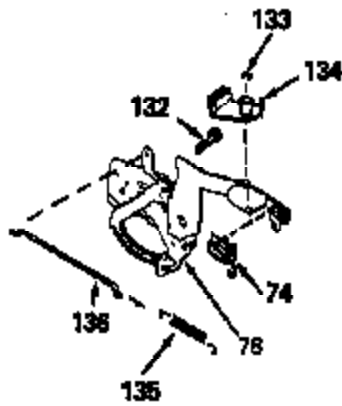

ILLUSTRATION SHOWS TYPICAL PARTS ONLY. ORDER BY PART NUMBER. PARTS NOT LISTED ARE SUPPLIED BY OEM.

Ref #	Part Number	Qty	Description
17	32610A		Connecting Rod Bolt
54	650561		Screw, 1/4-20 x 5/8"