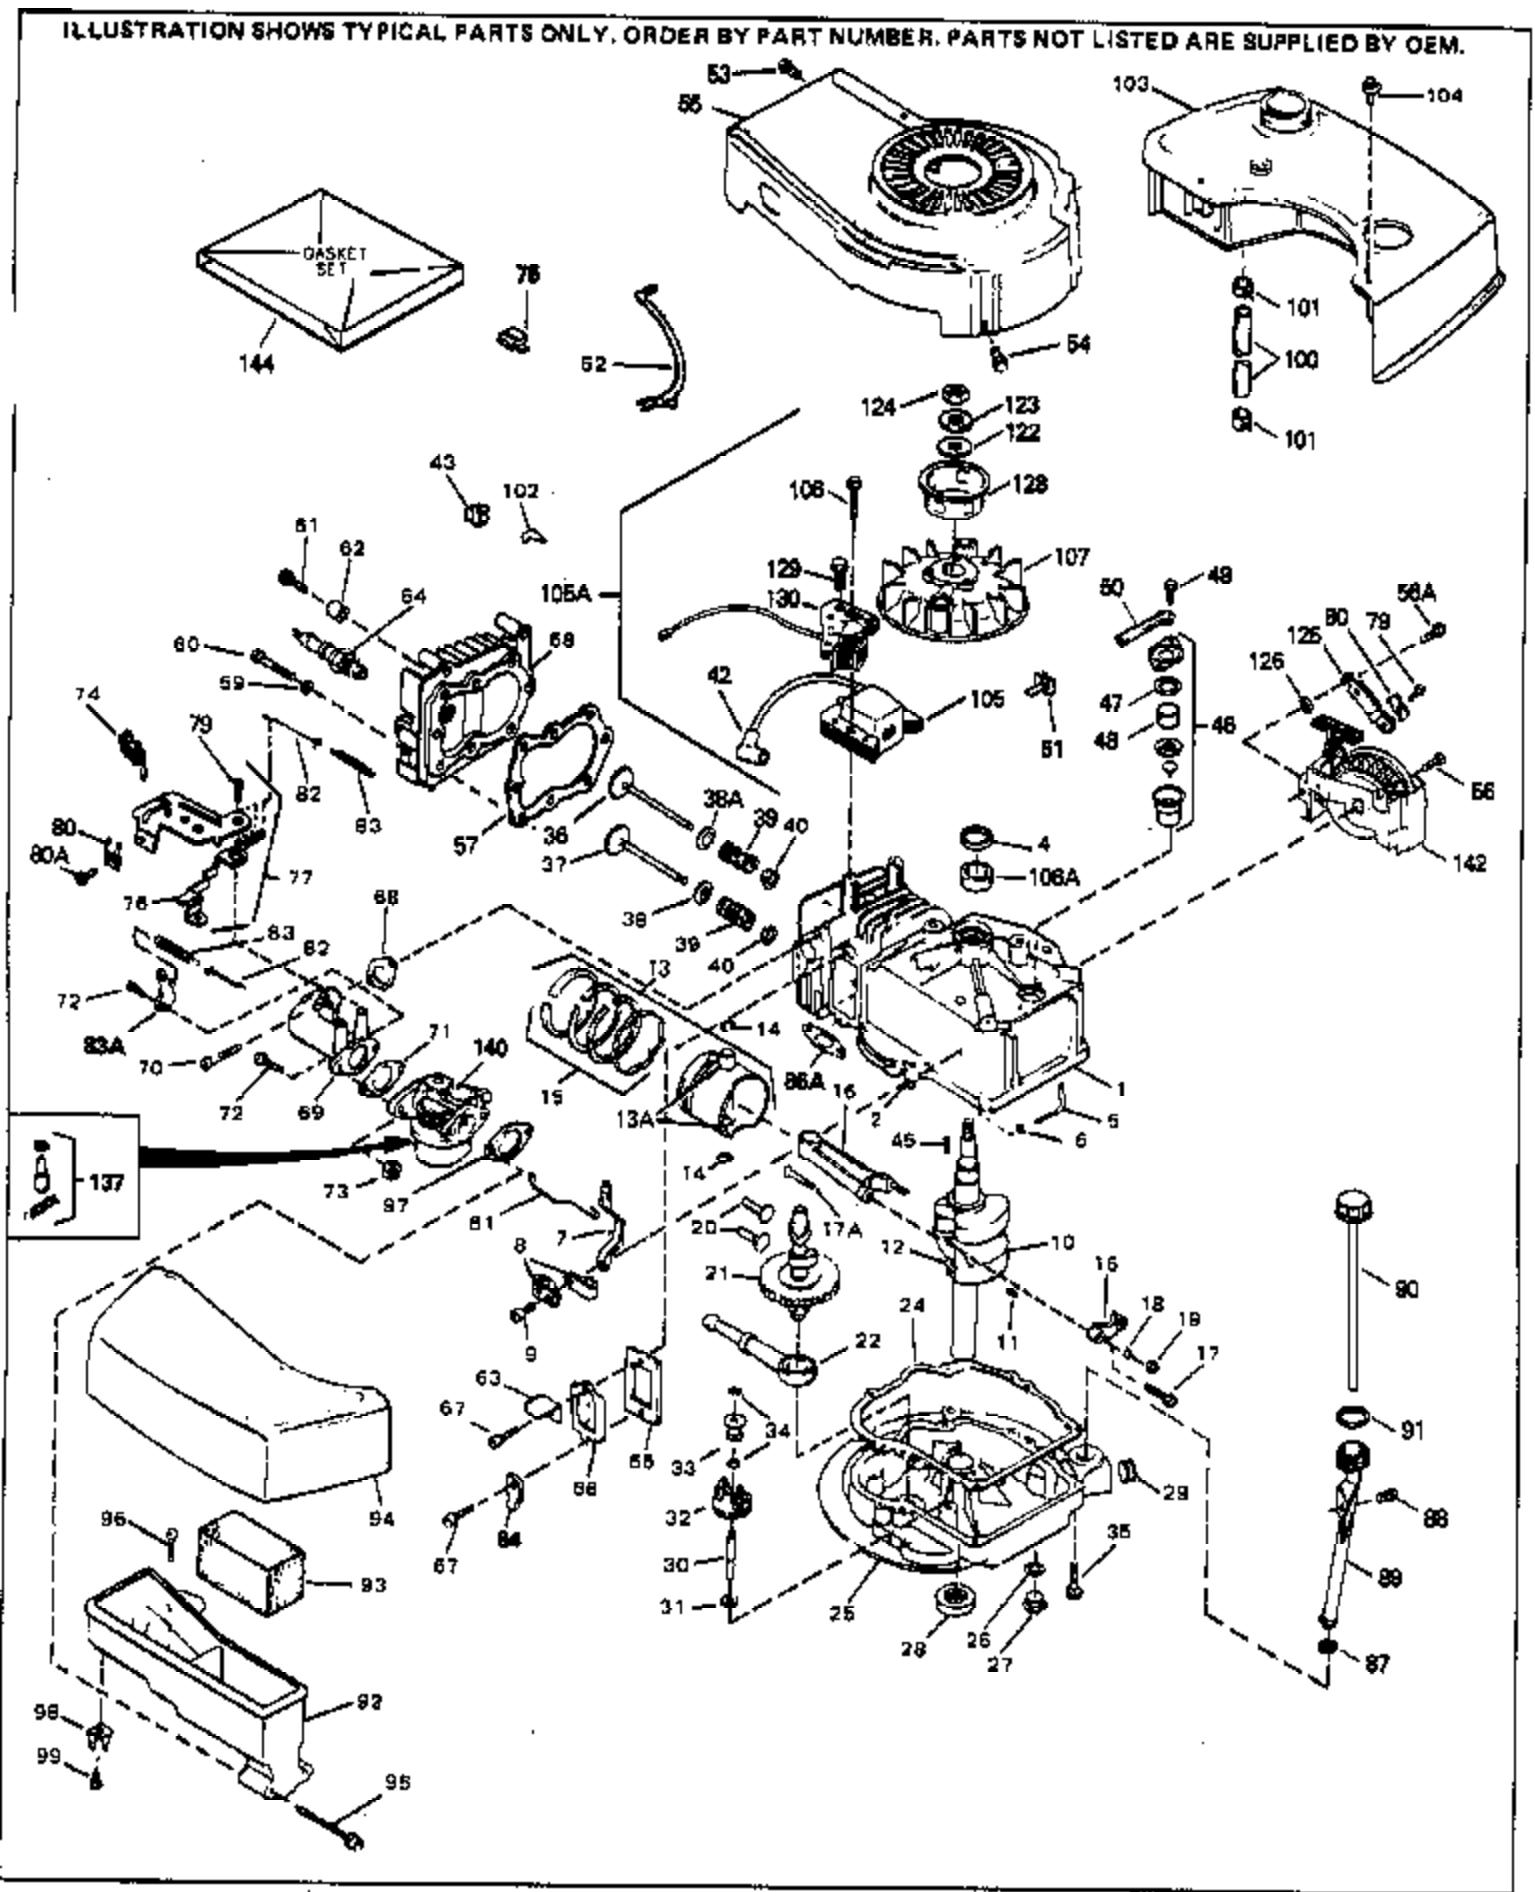

ILLUSTRATION SHOWS TYPICAL PARTS ONLY. ORDER BY PART NUMBER. PARTS NOT LISTED ARE SUPPLIED BY OEM.

Ref #	Part Number	Qty	Description
1	34429A		Cylinder (Incl. 2 & 4)
2	26727		Dowel Pin
4	32600		Oil Seal
5	30589		Governor Rod (Incl. 6)
6	28277		Washer
7	32651		Governor Lever
8	31335		Governor Lever Clamp
9	650548		Screw, 8-32 x 5/16"
10	34440		Crankshaft
13A	35541		Piston & Pin Ass'y. (Std.) (Incl. 14)
13A	35542		Piston & Pin Ass'y. (.010 OS) (Incl.1 4)
13A	35543		Piston & Pin Ass'y. (.020 OS) (Incl.1 4)
13	35544		Piston, Pin & Ring Ass'y. (Std.)
13	35545		Piston, Pin & Ring Ass'y. (.010 OS)
13	35546		Piston, Pin & Ring Ass'y. (.020 OS)
14	20381		Piston Pin Retaining Ring
15	35547		Ring Set (Std.)
15	35548		Ring Set (.010 OS)
15	35549		Ring Set (.020 OS)
16	30963B		Connecting Rod (Incl. 17)
17	32610A		Connecting Rod Bolt
20	27241		Lifter Valve
21	33553		Camshaft (Mech. Compression Release)
22	29914		Oil Pump
24	35261		* Mounting Flange Gasket
25	35651B		Mounting Flange (Incl. 27 thru 30)
27	30572		Oil Drain Plug
28	26208		Oil Seal
30	30574		Governor Shaft
31	30590A		Washer
32	30591		Governor Gear (Incl. 31)
33	30588A		Governor Spool
34	29193		Retaining Ring
35	650488		Screw, 1/4-20 x 1-1/4"
36	29314B		Intake Valve (Std.) (Incl. 40)
36	29315C		Intake Valve (1/32" OS) (Incl. 40)
37	29313C		Exhaust Valve (Std.) (incl. 40)
37	29315C		Exhaust Valve (1/32" OS) (Incl. 40)
38A	35390		Intake Valve Seal
39	31672		Valve Spring
40	31673		Lower Valve Spring Cap
42	610118		Spark Plug Cover
45	611004		Flywheel Key
46	34214A		Breather Ass'y. (Incl. 47 thru 51)
47	33735		* Breather Gasket
48	33734		Breather Element
49	30200		Screw, 10-24 x 9/16"
50	33886		Breather Tube
51	33887		Breather Clip
52	35020		Ground Wire
53	30200		Screw, 10-24 x 9/16"
54	650561		Screw, 1/4-20 x 5/8"
55	33891B		Blower Housing
57	33015A		* Cylinder Head Gasket
58	34342		Cylinder Head
60	6021A		Screw, 5/16-18 x 1-1/2"
64	35395		Resistor Spark Plug (RJ19LM)
65	27234A		* Valve Spring Box Gasket