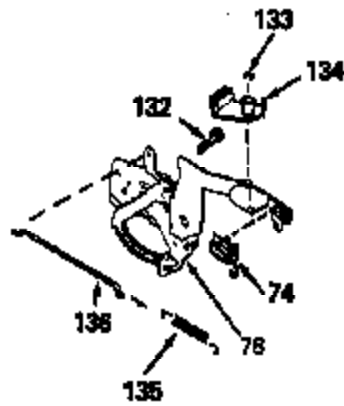

Ref #	Part Number	Qty	Description
54	650561		Screw, 1/4-20 x 5/8"
57	33554		* Gasket, Cylinder head
58	33016A		Head, Cylinder
59	26073		Washer, Flat (Not used on late production)
60	6021A		Screw, 5/16-18 x 1-1/2"
61	650697A		Screw, 5/16-18 x 2-1/2"
62	33892		Spacer
63	30593		Clip, Magneto wire
64	33636		Resistor Spark Plug (RJ-8C)
64	34251		Resistor Spark Plug (RJ-17LM)
65	27234		* Gasket, Valve spring cover
66	32755		Cover, Valve spring box
67	650128		Screw, 10-24 x 1/2"
68	32649		* Gasket, Intake pipe
69	33004A		Pipe, Intake (Incl. 68)
70	650451		Screw, 1/4-20 x 1"
71	31688		* Gasket, Carburetor
72	6201		Screw, 1/4-28 x 7/8"
73	29752		Nut & Lockwasher Assy.
74	610973		Terminal Assy. (Use as required)
81	33133		Link, Throttle
82	33295		Link, Governor spring
83A	33086		Lever, Speed adjusting
83	31361		Spring, Governor
84	33932		Terminal
86A	30081		* Gasket, Muffler
87	34265		Gasket, Oil fill tube
89	33893A		Tube, Oil filler
90	33894A		Dipstick, Oil (Incl. 91)
91	33590		"O" Ring
92	33895		Body, Air cleaner
93	33896		Filter, Air cleaner
94	33897		Cover, Air cleaner
95	650762		Screw, 10-32 x 1-29/32"
96	650784		Screw, 10-24 x 11/16"
97	33051		* Gasket, Air cleaner
98	33933		Terminal
99	792025		Screw, 10-24 x 1/2"
100	30705		Fuel Line (Braided 16")
101	26460		Clamp, Fuel line
102	29443		Clip, Fuel line
103	33904B		Fuel Tank (Incl. 101)
104	28763		Screw, 10-32 x 19/32"
105	730207		Magneto-to-Solid State Conversion Kit (Includes solid state module, Solid State Flywheel Key, and instructions) (Use as required on external ignition engines only)
123	650815		Washer, Belleville
124	650607		Nut, Flywheel
128	34461		Pulley, Starter
137	631021		Inlet Needle, Seat & Clip Assy.
140	631831		Carburetor (Incl. 71 & 137) (Refer to Division 5, Section A, page 132 for breakdown)
144	33906A		* Gasket Set (Incl. items marked *)

ILLUSTRATION SHOWS TYPICAL PARTS ONLY. ORDER BY PART NUMBER. PARTS NOT LISTED ARE SUPPLIED BY OEM.