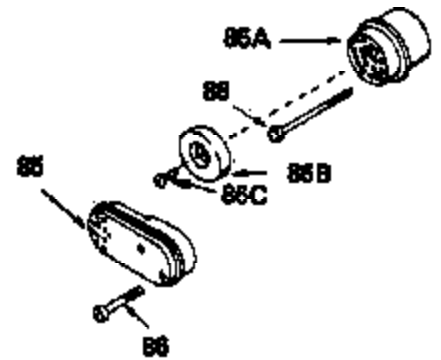

Ref #	Part Number	Qty	Description
54	650561		Screw, 1/4-20 x 5/8"
57	33554		* Gasket, Cylinder head
58	33016A		Head, Cylinder
59	26073		Washer, Flat (Not used on late production)
60	6021A		Screw, 5/16-18 x 1-1/2"
61	650697A		Screw, 5/16-18 x 2-1/2"
62	33892		Spacer
63	30593		Clip, Magneto wire
64	33636		Resistor Spark Plug (RJ-8C)
64	34251		Resistor Spark Plug (RJ-17LM)
65	27234		* Gasket, Valve spring cover
66	32755		Cover, Valve spring box
67	650128		Screw, 10-24 x 1/2"
68	32649		* Gasket, Intake pipe
69	33004A		Pipe, Intake (Incl. 68)
70	650451		Screw, 1/4-20 x 1"
71	31688		* Gasket, Carburetor
72	6201		Screw, 1/4-28 x 7/8"
73	29752		Nut & Lockwasher Assy.
74	610973		Terminal Assy. (Use as required)
81	33133		Link, Throttle
82	33295		Link, Governor spring
83A	33086		Lever, Speed adjusting
83	31361		Spring, Governor
84	33932		Terminal
86A	30081		* Gasket, Muffler
87	34265		Gasket, Oil fill tube
89	33893A		Tube, Oil filler
90	33894A		Dipstick, Oil (Incl. 91)
91	33590		"O" Ring
92	33895		Body, Air cleaner
93	33896		Filter, Air cleaner
94	33897		Cover, Air cleaner
95	650762		Screw, 10-32 x 1-29/32"
96	650784		Screw, 10-24 x 11/16"
97	33051		* Gasket, Air cleaner
98	33933		Terminal
99	792025		Screw, 10-24 x 1/2"
100	30705		Fuel Line (Braided 16")
101	26460		Clamp, Fuel line
102	29443		Clip, Fuel line
103	33904B		Fuel Tank (Incl. 101)
104	28763		Screw, 10-32 x 19/32"
105	730207		Magneto-to-Solid State Conversion Kit (Includes solid state module, Solid State Flywheel Key, and instructions) (Use as required on external ignition engines only)
123	650815		Washer, Belleville
124	650607		Nut, Flywheel
128	34461		Pulley, Starter
137	631021		Inlet Needle, Seat & Clip Assy.
140	631831		Carburetor (Incl. 71 & 137) (Refer to Division 5, Section A, page 132 for breakdown)
144	33906A		* Gasket Set (Incl. items marked *)

ILLUSTRATION SHOWS TYPICAL PARTS ONLY. ORDER BY PART NUMBER. PARTS NOT LISTED ARE SUPPLIED BY OEM.