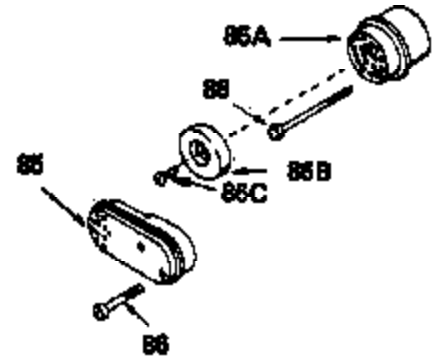

Ref #	Part Number	Qty	Description
140	631831		Carburetor (Incl. 71 & 137) (Refer to Division 5, Section A, page 132 for breakdown)
142	590519		Side Mount Rewind Starter (Refer to Division 5, Section C, page 27 for breakdown)
144	33906A		* Gasket Set (Incl. items marked *)

ILLUSTRATION SHOWS TYPICAL PARTS ONLY. ORDER BY PART NUMBER. PARTS NOT LISTED ARE SUPPLIED BY OEM.