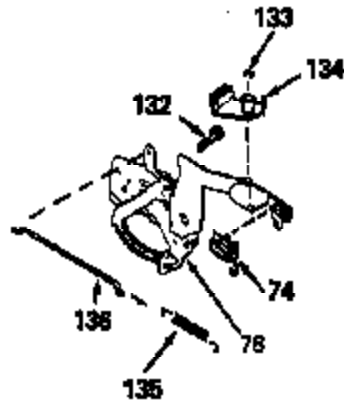

Ref #	Part Number	Qty	Description
140	631831		Carburetor (Incl. 71 & 137) (Refer to Division 5, Section A, page 132 for breakdown)
142	590519		Side Mount Rewind Starter (Refer to Division 5, Section C, page 27 for breakdown)
144	33906A		* Gasket Set (Incl. items marked *)

ILLUSTRATION SHOWS TYPICAL PARTS ONLY. ORDER BY PART NUMBER. PARTS NOT LISTED ARE SUPPLIED BY OEM.