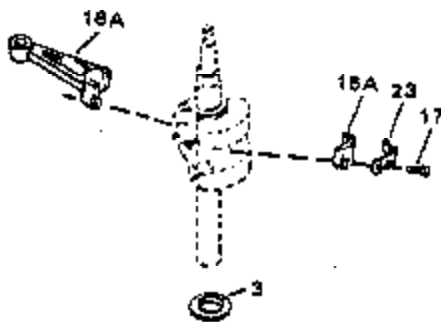

Ref #	Part Number	Qty	Description
140	631831		Carburetor (Incl. 71 & 137) (Refer to Division 5, Section A, page 132 for breakdown)
142	590519		Side Mount Rewind Starter (Refer to Division 5, Section C, page 27 for breakdown)
144	33906A		* Gasket Set (Incl. items marked *)

ILLUSTRATION SHOWS TYPICAL PARTS ONLY. ORDER BY PART NUMBER. PARTS NOT LISTED ARE SUPPLIED BY OEM.