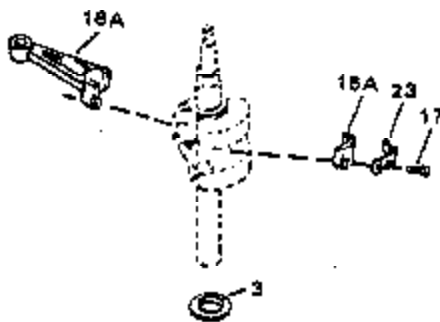

---

Ref #	Part Number	Qty	Description
144	33906A		* Gasket Set (Incl. items marked *)

---

ILLUSTRATION SHOWS TYPICAL PARTS ONLY. ORDER BY PART NUMBER. PARTS NOT LISTED ARE SUPPLIED BY OEM.

Ref #	Part Number	Qty	Description
	3 32323		Washer, Thrust
16A	32875		Rod Assy., Connecting (Incl. 17)
17	32610A		Bolt, Connecting rod
23	32609		Plate, Lock (Used on early production with No. 32610 connecting rod bolt. Donot use with No. 32610A locking type bolt.)
41	650489		Screw, 1/4-20 x 5/8"
44	33876		Gasket, Stator
54	650561		Screw, 1/4-20 x 5/8"
74	610973		Terminal Assy. (Use as required)
108	30551		Spring, Breaker box cover
109	610947		Cover, Dust
110	610955		Gasket, Stator cover
111	30992		Cam, Breaker
113	610385		Washer
114	610408		Nut
115	29181		Breaker Fastening Screw & Washer
116	610593		Screw, Condenser fastening
117	33356		Terminal, Ground
120	611006		Stator (Incl.108, 113 thru 117, 121,1 38,139)
121	30549		Felt, Cam wiper
128A	33914		Cup (Early production only, not w/650 791)
138	30547A		Contact Assy., Breaker
139	30548B		Condenser
143			Electric Starter Kit (Supplied by OEM )