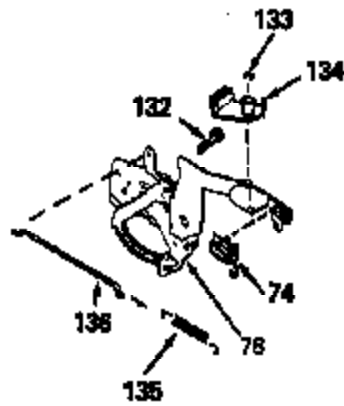

---

Ref #	Part Number	Qty	Description
144	33906A		* Gasket Set (Incl. items marked *)

---

ILLUSTRATION SHOWS TYPICAL PARTS ONLY. ORDER BY PART NUMBER. PARTS NOT LISTED ARE SUPPLIED BY OEM.

Ref #	Part Number	Qty	Description
	3 32323		Washer, Thrust
16A	32875		Rod Assy., Connecting (Incl. 17)
17	32610A		Bolt, Connecting rod
23	32609		Plate, Lock (Used on early production with No. 32610 connecting rod bolt. Donot use with No. 32610A locking type bolt.)
41	650489		Screw, 1/4-20 x 5/8"
44	33876		Gasket, Stator
54	650561		Screw, 1/4-20 x 5/8"
74	610973		Terminal Assy. (Use as required)
108	30551		Spring, Breaker box cover
109	610947		Cover, Dust
110	610955		Gasket, Stator cover
111	30992		Cam, Breaker
113	610385		Washer
114	610408		Nut
115	29181		Breaker Fastening Screw & Washer
116	610593		Screw, Condenser fastening
117	33356		Terminal, Ground
120	611006		Stator (Incl.108, 113 thru 117, 121,1 38,139)
121	30549		Felt, Cam wiper
128A	33914		Cup (Early production only, not w/650 791)
138	30547A		Contact Assy., Breaker
139	30548B		Condenser
143			Electric Starter Kit (Supplied by OEM )