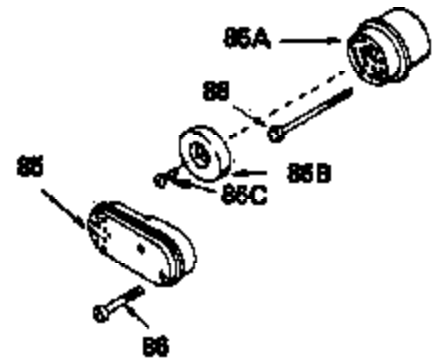

---

Ref #	Part Number	Qty	Description
144	33906A		* Gasket Set (Incl. items marked *)

---

ILLUSTRATION SHOWS TYPICAL PARTS ONLY. ORDER BY PART NUMBER. PARTS NOT LISTED ARE SUPPLIED BY OEM.

Ref #	Part Number	Qty	Description
	3 32323		Washer, Thrust
16A	32875		Rod Assy., Connecting (Incl. 17)
17	32610A		Bolt, Connecting rod
23	32609		Plate, Lock (Used on early production with No. 32610 connecting rod bolt. Donot use with No. 32610A locking type bolt.)
41	650489		Screw, 1/4-20 x 5/8"
44	33876		Gasket, Stator
54	650561		Screw, 1/4-20 x 5/8"
74	610973		Terminal Assy. (Use as required)
108	30551		Spring, Breaker box cover
109	610947		Cover, Dust
110	610955		Gasket, Stator cover
111	30992		Cam, Breaker
113	610385		Washer
114	610408		Nut
115	29181		Breaker Fastening Screw & Washer
116	610593		Screw, Condenser fastening
117	33356		Terminal, Ground
120	611006		Stator (Incl.108, 113 thru 117, 121,1 38,139)
121	30549		Felt, Cam wiper
128A	33914		Cup (Early production only, not w/650 791)
138	30547A		Contact Assy., Breaker
139	30548B		Condenser
143			Electric Starter Kit (Supplied by OEM )