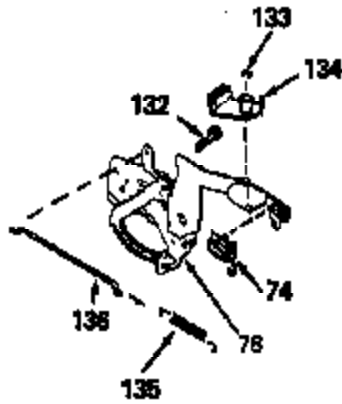

ILLUSTRATION SHOWS TYPICAL PARTS ONLY. ORDER BY PART NUMBER. PARTS NOT LISTED ARE SUPPLIED BY OEM.

Ref #	Part Number	Qty	Description
	3 32323		Washer, Thrust
16A	32875		Rod Assy., Connecting (Incl. 17)
17	32610A		Bolt, Connecting rod
23	32609		Plate, Lock (Used on early production with No. 32610 connecting rod bolt. Donot use with No. 32610A locking type bolt.)
41	650489		Screw, 1/4-20 x 5/8"
44	33876		Gasket, Stator
54	650561		Screw, 1/4-20 x 5/8"
55A	33907A		Housing, Blower
74	610973		Terminal Assy. (Use as required)
108	30551		Spring, Breaker box cover
109	610947		Cover, Dust
110	610955		Gasket, Stator cover
111	30992		Cam, Breaker
113	610385		Washer
114	610408		Nut
115	29181		Breaker Fastening Screw & Washer
116	610593		Screw, Condenser fastening
117	33356		Terminal, Ground
120	611006		Stator (Incl.108, 113 thru 117, 121,1 38,139)
121	30549		Felt, Cam wiper
127	590343		Rope Assy., Starter
128A	33914		Cup (Early production only, not w/650 791)
138	30547A		Contact Assy., Breaker
139	30548B		Condenser
143			Electric Starter Kit (Supplied by OEM)