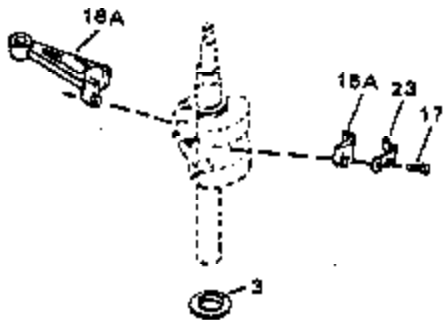

ILLUSTRATION SHOWS TYPICAL PARTS ONLY. ORDER BY PART NUMBER. PARTS NOT LISTED ARE SUPPLIED BY OEM.

Ref #	Part Number	Qty	Description
	3 32323		Washer, Thrust
16A	32875		Rod Assy., Connecting (Incl. 17)
17	32610A		Bolt, Connecting rod
23	32609		Plate, Lock (Used on early production with No. 32610 connecting rod bolt. Donot use with No. 32610A locking type bolt.)
41	650489		Screw, 1/4-20 x 5/8"
44	33876		Gasket, Stator
54	650561		Screw, 1/4-20 x 5/8"
55A	33907A		Housing, Blower
74	610973		Terminal Assy. (Use as required)
108	30551		Spring, Breaker box cover
109	610947		Cover, Dust
110	610955		Gasket, Stator cover
111	30992		Cam, Breaker
113	610385		Washer
114	610408		Nut
115	29181		Breaker Fastening Screw & Washer
116	610593		Screw, Condenser fastening
117	33356		Terminal, Ground
120	611006		Stator (Incl.108, 113 thru 117, 121,1 38,139)
121	30549		Felt, Cam wiper
127	590343		Rope Assy., Starter
128A	33914		Cup (Early production only, not w/650 791)
138	30547A		Contact Assy., Breaker
139	30548B		Condenser
143			Electric Starter Kit (Supplied by OEM )