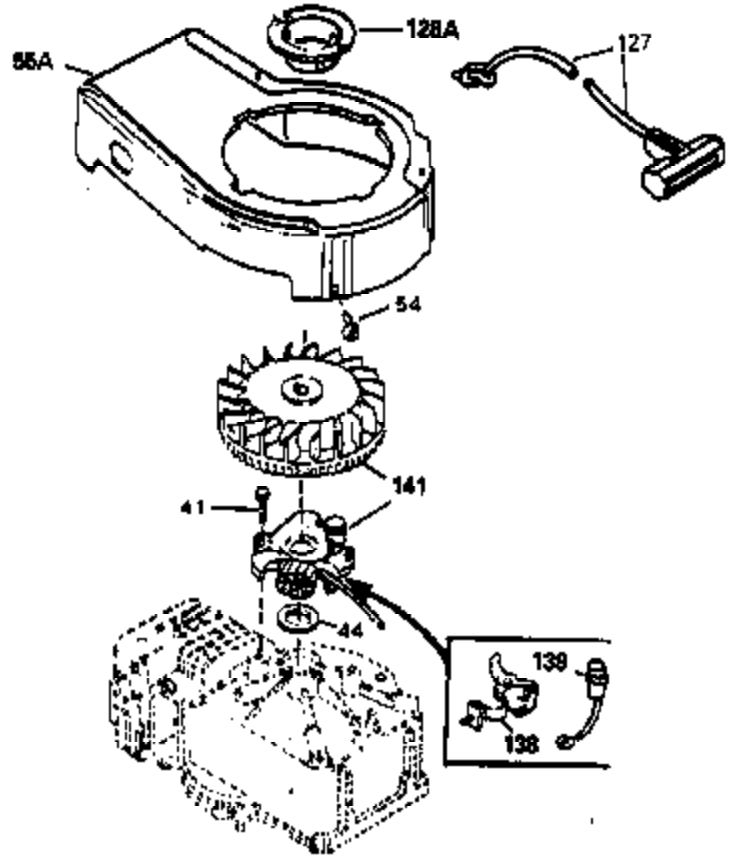

ILLUSTRATION SHOWS TYPICAL PARTS ONLY. ORDER BY PART NUMBER. PARTS NOT LISTED ARE SUPPLIED BY OEM.

Ref #	Part Number	Qty	Description
	3 32323		Washer, Thrust
16A	32875		Rod Assy., Connecting (Incl. 17)
17	32610A		Bolt, Connecting rod
23	32609		Plate, Lock (Used on early production with No. 32610 connecting rod bolt. Donot use with No. 32610A locking type bolt.)
41	650489		Screw, 1/4-20 x 5/8"
44	33876		Gasket, Stator
54	650561		Screw, 1/4-20 x 5/8"
55A	33907A		Housing, Blower
74	610973		Terminal Assy. (Use as required)
108	30551		Spring, Breaker box cover
109	610947		Cover, Dust
110	610955		Gasket, Stator cover
111	30992		Cam, Breaker
113	610385		Washer
114	610408		Nut
115	29181		Breaker Fastening Screw & Washer
116	610593		Screw, Condenser fastening
117	33356		Terminal, Ground
120	611006		Stator (Incl.108, 113 thru 117, 121,1 38,139)
121	30549		Felt, Cam wiper
127	590343		Rope Assy., Starter
128A	33914		Cup (Early production only, not w/650 791)
138	30547A		Contact Assy., Breaker
139	30548B		Condenser
143			Electric Starter Kit (Supplied by OEM)