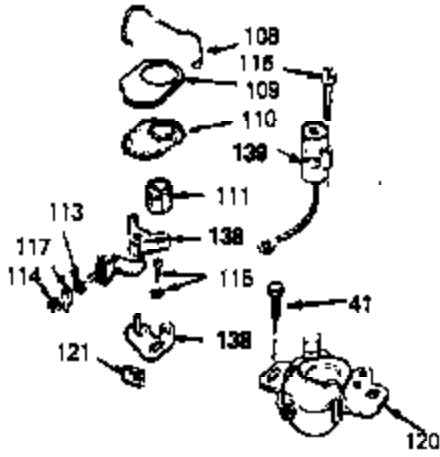

ILLUSTRATION SHOWS TYPICAL PARTS ONLY. ORDER BY PART NUMBER. PARTS NOT LISTED ARE SUPPLIED BY OEM.

Ref #	Part Number	Qty	Description
	3 32323		Washer, Thrust
16A	32875		Rod Assy., Connecting (Incl. 17)
17	32610A		Bolt, Connecting rod
23	32609		Plate, Lock (Used on early production with No. 32610 connecting rod bolt. Donot use with No. 32610A locking type bolt.)
41	650489		Screw, 1/4-20 x 5/8"
44	33876		Gasket, Stator
54	650561		Screw, 1/4-20 x 5/8"
55A	33907A		Housing, Blower
74	610973		Terminal Assy. (Use as required)
108	30551		Spring, Breaker box cover
109	610947		Cover, Dust
110	610955		Gasket, Stator cover
111	30992		Cam, Breaker
113	610385		Washer
114	610408		Nut
115	29181		Breaker Fastening Screw & Washer
116	610593		Screw, Condenser fastening
117	33356		Terminal, Ground
120	611006		Stator (Incl.108, 113 thru 117, 121,1 38,139)
121	30549		Felt, Cam wiper
127	590343		Rope Assy., Starter
128A	33914		Cup (Early production only, not w/650 791)
138	30547A		Contact Assy., Breaker
139	30548B		Condenser
143			Electric Starter Kit (Supplied by OEM )