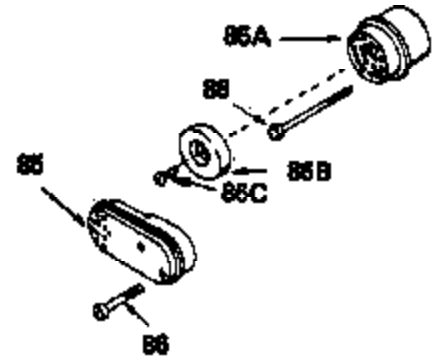

ILLUSTRATION SHOWS TYPICAL PARTS ONLY. ORDER BY PART NUMBER. PARTS NOT LISTED ARE SUPPLIED BY OEM.

Ref #	Part Number	Qty	Description
	3 32323		Washer, Thrust
16A	32875		Rod Assy., Connecting (Incl. 17)
17	32610A		Bolt, Connecting rod
23	32609		Plate, Lock (Used on early production with No. 32610 connecting rod bolt. Donot use with No. 32610A locking type bolt.)
41	650489		Screw, 1/4-20 x 5/8"
44	33876		Gasket, Stator
54	650561		Screw, 1/4-20 x 5/8"
55A	33907A		Housing, Blower
74	610973		Terminal Assy. (Use as required)
108	30551		Spring, Breaker box cover
109	610947		Cover, Dust
110	610955		Gasket, Stator cover
111	30992		Cam, Breaker
113	610385		Washer
114	610408		Nut
115	29181		Breaker Fastening Screw & Washer
116	610593		Screw, Condenser fastening
117	33356		Terminal, Ground
120	611006		Stator (Incl.108, 113 thru 117, 121,1 38,139)
121	30549		Felt, Cam wiper
127	590343		Rope Assy., Starter
128A	33914		Cup (Early production only, not w/650 791)
138	30547A		Contact Assy., Breaker
139	30548B		Condenser
143			Electric Starter Kit (Supplied by OEM )