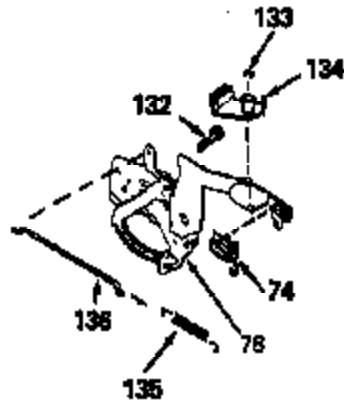

ILLUSTRATION SHOWS TYPICAL PARTS ONLY. ORDER BY PART NUMBER. PARTS NOT LISTED ARE SUPPLIED BY OEM.

Ref #	Part Number	Qty	Description
	3 32323		Washer, Thrust
16A	32875		Rod Assy., Connecting (Incl. 17)
17	32610A		Bolt, Connecting rod
23	32609		Plate, Lock (Used on early production with No. 32610 connecting rod bolt. Donot use with No. 32610A locking type bolt.)
41	650489		Screw, 1/4-20 x 5/8"
44	33876		Gasket, Stator
54	650561		Screw, 1/4-20 x 5/8"
55A	33907A		Housing, Blower
74	610973		Terminal Assy. (Use as required)
108	30551		Spring, Breaker box cover
109	610947		Cover, Dust
110	610955		Gasket, Stator cover
111	30992		Cam, Breaker
113	610385		Washer
114	610408		Nut
115	29181		Breaker Fastening Screw & Washer
116	610593		Screw, Condenser fastening
117	33356		Terminal, Ground
120	611006		Stator (Incl.108, 113 thru 117, 121,1 38,139)
121	30549		Felt, Cam wiper
127	590343		Rope Assy., Starter
128A	33914		Cup (Early production only, not w/650 791)
138	30547A		Contact Assy., Breaker
139	30548B		Condenser
143			Electric Starter Kit (Supplied by OEM)