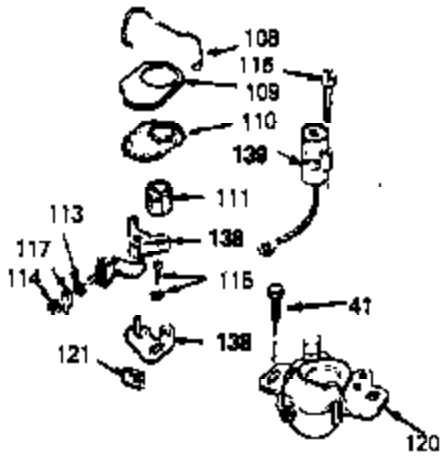

ILLUSTRATION SHOWS TYPICAL PARTS ONLY. ORDER BY PART NUMBER. PARTS NOT LISTED ARE SUPPLIED BY OEM.

Ref #	Part Number	Qty	Description
	3 32323		Washer, Thrust
16A	32875		Rod Assy., Connecting (Incl. 17)
17	32610A		Bolt, Connecting rod
23	32609		Plate, Lock (Used on early production with No. 32610 connecting rod bolt. Donot use with No. 32610A locking type bolt.)
41	650489		Screw, 1/4-20 x 5/8"
44	33876		Gasket, Stator
54	650561		Screw, 1/4-20 x 5/8"
55A	33907A		Housing, Blower
74	610973		Terminal Assy. (Use as required)
108	30551		Spring, Breaker box cover
109	610947		Cover, Dust
110	610955		Gasket, Stator cover
111	30992		Cam, Breaker
113	610385		Washer
114	610408		Nut
115	29181		Breaker Fastening Screw & Washer
116	610593		Screw, Condenser fastening
117	33356		Terminal, Ground
120	611006		Stator (Incl.108, 113 thru 117, 121,1 38,139)
121	30549		Felt, Cam wiper
127	590343		Rope Assy., Starter
128A	33914		Cup (Early production only, not w/650 791)
138	30547A		Contact Assy., Breaker
139	30548B		Condenser
143			Electric Starter Kit (Supplied by OEM )