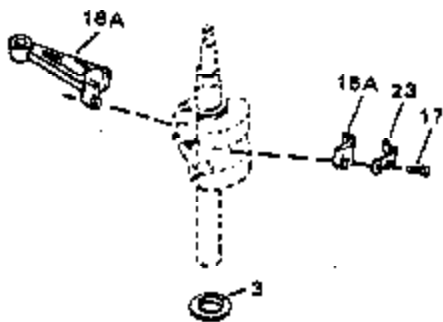

ILLUSTRATION SHOWS TYPICAL PARTS ONLY. ORDER BY PART NUMBER. PARTS NOT LISTED ARE SUPPLIED BY OEM.

Ref #	Part Number	Qty	Description
	3 32323		Washer, Thrust
16A	32875		Rod Assy., Connecting (Incl. 17)
17	32610A		Bolt, Connecting rod
23	32609		Plate, Lock (Used on early production with No. 32610 connecting rod bolt. Donot use with No. 32610A locking type bolt.)
41	650489		Screw, 1/4-20 x 5/8"
44	33876		Gasket, Stator
54	650561		Screw, 1/4-20 x 5/8"
55A	33907A		Housing, Blower
74	610973		Terminal Assy. (Use as required)
108	30551		Spring, Breaker box cover
109	610947		Cover, Dust
110	610955		Gasket, Stator cover
111	30992		Cam, Breaker
113	610385		Washer
114	610408		Nut
115	29181		Breaker Fastening Screw & Washer
116	610593		Screw, Condenser fastening
117	33356		Terminal, Ground
120	611006		Stator (Incl.108, 113 thru 117, 121,1 38,139)
121	30549		Felt, Cam wiper
127	590343		Rope Assy., Starter
128A	33914		Cup (Early production only, not w/650 791)
138	30547A		Contact Assy., Breaker
139	30548B		Condenser
143			Electric Starter Kit (Supplied by OEM)