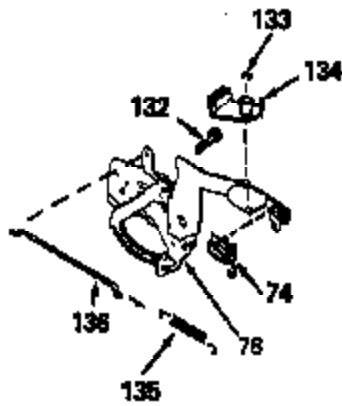

Ref #	Part Number	Qty	Description
140	631831		Carburetor (Incl. 71 & 137) (Refer to Division 5, Section A, page 132 for breakdown)
142	590519		Side Mount Rewind Starter (Refer to Division 5, Section C, page 27 for breakdown)
144	33906A		* Gasket Set (Incl. items marked *)

ILLUSTRATION SHOWS TYPICAL PARTS ONLY. ORDER BY PART NUMBER. PARTS NOT LISTED ARE SUPPLIED BY OEM.