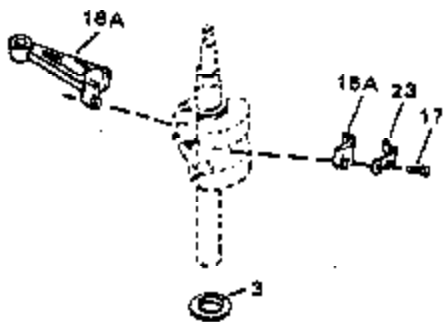

Ref #	Part Number	Qty	Description
140	631831		Carburetor (Incl. 71 & 137) (Refer to Division 5, Section A, page 132 for breakdown)
142	590519		Side Mount Rewind Starter (Refer to Division 5, Section C, page 27 for breakdown)
144	33906A		* Gasket Set (Incl. items marked *)

ILLUSTRATION SHOWS TYPICAL PARTS ONLY. ORDER BY PART NUMBER. PARTS NOT LISTED ARE SUPPLIED BY OEM.