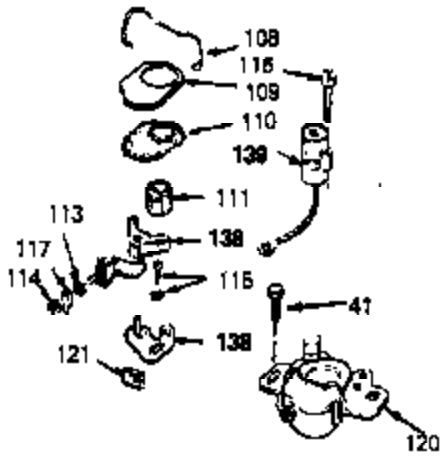

Ref #	Part Number	Qty	Description
140	631831		Carburetor (Incl. 71 & 137) (Refer to Division 5, Section A, page 132 for breakdown)
142	590519		Side Mount Rewind Starter (Refer to Division 5, Section C, page 27 for breakdown)
144	33906A		* Gasket Set (Incl. items marked *)

ILLUSTRATION SHOWS TYPICAL PARTS ONLY. ORDER BY PART NUMBER. PARTS NOT LISTED ARE SUPPLIED BY OEM.