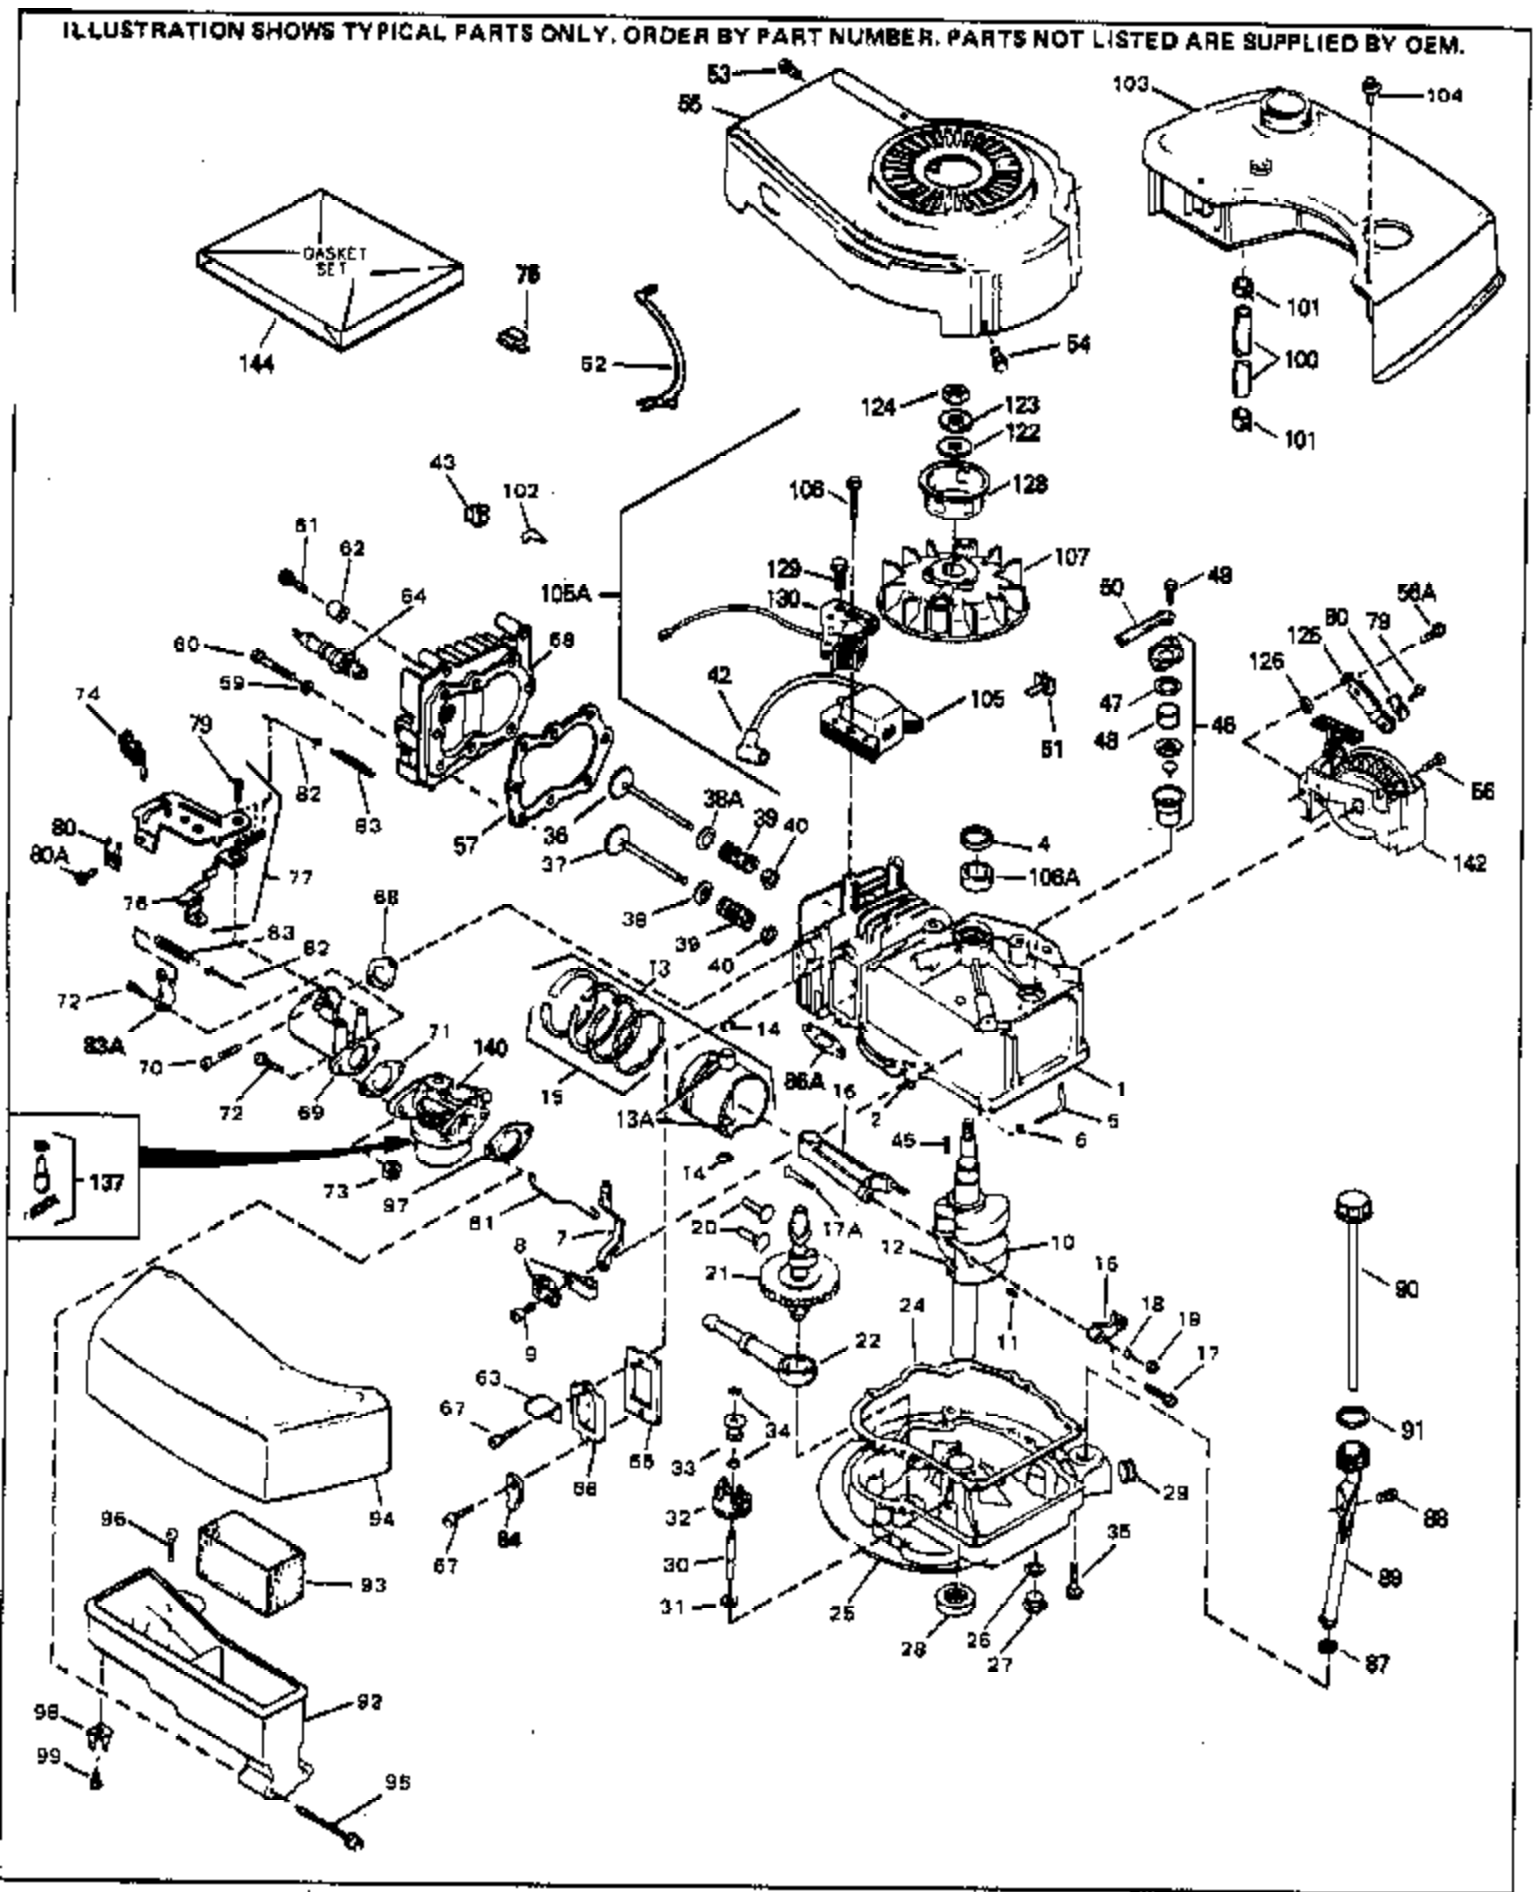

ILLUSTRATION SHOWS TYPICAL PARTS ONLY. ORDER BY PART NUMBER. PARTS NOT LISTED ARE SUPPLIED BY OEM.

Ref #	Part Number	Qty	Description
1	33899A		Cylinder (Incl. 2, 4 & 56) (2-13/16" Bore)
2	26727		Pin, Dowel
4	32600		Seal, Oil
5	30589		Rod, Governor (Incl. 6)
6	28277		Washer, Flat
7	32651		Lever, Governor
8	31335		Clamp, Governor lever (Clamp is positioned towardspark plug end on 1977-78 and latermodels. It is positioned opposite spark plugend on earlier models.)
9	650548		Screw, 8-32 x 5/16"
10	33900		Crankshaft
11	29783		Pin, Crankshaft (Not used on late pro duction)
12	27613		Gear, Crankshaft (Not serviceable on late production)
13A	33562B		Piston & Pin Ass'y.(Incl.14)(Std.)(2- 13/16")
13A	33563B		Piston & Pin Ass'y. (Incl. 14) (.010" OS)
13A	33564B		Piston & Pin Ass'y. (Incl. 14) (.020" OS)
13	34535		Piston, Pin & Ring Set (Std.) (2-13/1 6" Bore)
13	34536		Piston, Pin & Ring Set (.010" OS)
13	34537		Piston, Pin & Ring Set (.020" OS)
14	20381		Ring, Piston pin retaining
15	33567		Ring Set (Std.) (2-13/16" Bore)
15	33568		Ring Set (.010" OS)
15	33569		Ring Set (.020" OS)
17	32610A		Bolt, Connecting rod
20	27241		Lifter, Valve
21	33553		Camshaft (MCR)
22	29914		Pump Assy., Oil
24	35261		* Gasket, Mounting flange
25	33901		Flange Ass'y. (Incl. 27, 28, 29 & 30)
26	28833		* Drain Plug Gasket (Not req. w/plastic plug)
27	27244		Plug, Oil drain
28	27897		Seal, Oil
29	33885		Plug, Oil drain
30	30574		Shaft, Mechanical governor
31	30590A		Washer, Flat
32	31947		Gear Assy., Governor
33	33903		Spool, Governor
34	29193		Ring, Retaining
35	650488		Screw, 1/4-20 x 1-1/4"
36	29314B		Intake Valve (Std.) (Incl. 40)
36	29315C		Intake Valve (1/32" OS) (Incl. 40)
37	29313C		Exhaust Valve (Std.) (Incl. 40)
37	29315C		Exhaust Valve (1/32" OS) (Incl. 40)
38A	31671		Cap, Upper valve spring (Intake)
38	31671		Cap, Upper valve spring
39	31672		Spring, Valve (Exhaust)
40	31673		Cap, Lower valve spring
42	610118		Cover, Spark plug (Use as required)
43	27275		Clip, Hi tension wire
45	610961		Key, Flywheel
46	34214A		Breather Ass'y. (Incl. 47 thru 51)
47	33735		* Gasket, Breather
48	33734		Element, Breather
49	30200		Screw, 10-24 x 9/16"
50	33886		Tube, Breather
51	33887		Clip, Breather tube
52	33888		Ground Wire