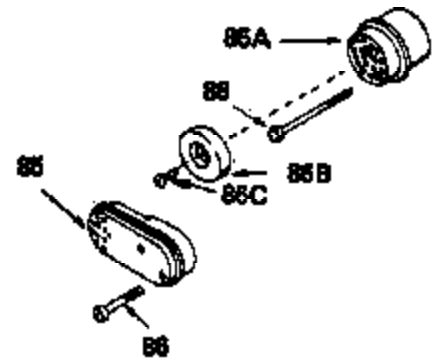

Ref #	Part Number	Qty	Description
140	631831		Carburetor (Incl. 71 & 137) (Refer to Division 5, Section A, page 132 for breakdown)
142	590519		Side Mount Rewind Starter (Refer to Division 5, Section C, page 27 for breakdown)
144	33906A		* Gasket Set (Incl. items marked *)

ILLUSTRATION SHOWS TYPICAL PARTS ONLY. ORDER BY PART NUMBER. PARTS NOT LISTED ARE SUPPLIED BY OEM.