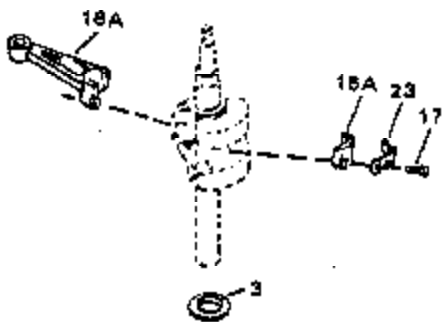

ILLUSTRATION SHOWS TYPICAL PARTS ONLY. ORDER BY PART NUMBER. PARTS NOT LISTED ARE SUPPLIED BY OEM.

Ref #	Part Number	Qty	Description
	3 32323		Washer, Thrust
16A	32875		Rod Assy., Connecting (Incl. 17)
17	32610A		Bolt, Connecting rod
23	32609		Plate, Lock (Used on early production with No. 32610 connecting rod bolt. Donot use with No. 32610A locking type bolt.)
41	650489		Screw, 1/4-20 x 5/8"
44	33876		Gasket, Stator
54	650561		Screw, 1/4-20 x 5/8"
74	610973		Terminal Assy. (Use as required)
128A	33914		Cup (Early production only, not w/650 791)
138	30547A		Contact Assy., Breaker
139	30548B		Condenser
141	610964		Magneto (w/ring gear) NOTE: The complete magneto is not available as an assembly. The magneto number is shown for reference purposes only. Order componentparts individually, as shown in parts list. (Refer to Division 5, Section B, page 35 for breakdown)
143			Electric Starter Kit (Supplied by OEM)