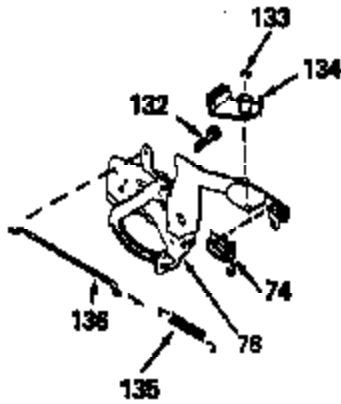

ILLUSTRATION SHOWS TYPICAL PARTS ONLY. ORDER BY PART NUMBER. PARTS NOT LISTED ARE SUPPLIED BY OEM.

Ref #	Part Number	Qty	Description
	3 32323		Washer, Thrust
16A	32875		Rod Assy., Connecting (Incl. 17)
17	32610A		Bolt, Connecting rod
23	32609		Plate, Lock (Used on early production with No. 32610 connecting rod bolt. Donot use with No. 32610A locking type bolt.)
41	650489		Screw, 1/4-20 x 5/8"
44	33876		Gasket, Stator
54	650561		Screw, 1/4-20 x 5/8"
74	610973		Terminal Assy. (Use as required)
128A	33914		Cup (Early production only, not w/650 791)
138	30547A		Contact Assy., Breaker
139	30548B		Condenser
141	610964		Magneto (w/ring gear) NOTE: The complete magneto is not available as an assembly. The magneto number is shown for reference purposes only. Order componentparts individually, as shown in parts list. (Refer to Division 5, Section B, page 35 for breakdown)
143			Electric Starter Kit (Supplied by OEM)