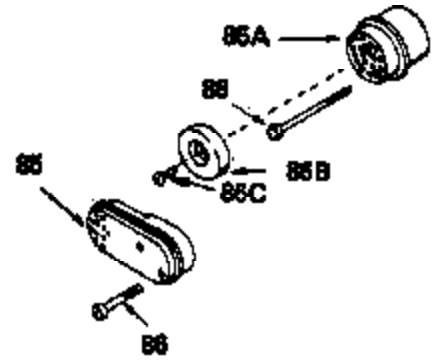

ILLUSTRATION SHOWS TYPICAL PARTS ONLY. ORDER BY PART NUMBER. PARTS NOT LISTED ARE SUPPLIED BY OEM.

Ref #	Part Number	Qty	Description
	3 32323		Washer, Thrust
16A	32875		Rod Assy., Connecting (Incl. 17)
17	32610A		Bolt, Connecting rod
23	32609		Plate, Lock (Used on early production with No. 32610 connecting rod bolt. Donot use with No. 32610A locking type bolt.)
41	650489		Screw, 1/4-20 x 5/8"
44	33876		Gasket, Stator
54	650561		Screw, 1/4-20 x 5/8"
74	610973		Terminal Assy. (Use as required)
128A	33914		Cup (Early production only, not w/650 791)
138	30547A		Contact Assy., Breaker
139	30548B		Condenser
141	610964		Magneto (w/ring gear) NOTE: The complete magneto is not available as an assembly. The magneto number is shown for reference purposes only. Order componentparts individually, as shown in parts list. (Refer to Division 5, Section B, page 35 for breakdown)
143			Electric Starter Kit (Supplied by OEM)