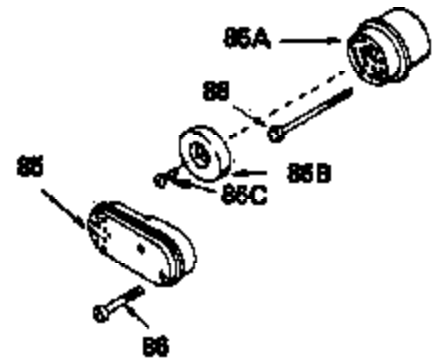

ILLUSTRATION SHOWS TYPICAL PARTS ONLY. ORDER BY PART NUMBER. PARTS NOT LISTED ARE SUPPLIED BY OEM.

Ref #	Part Number	Qty	Description
	3 32323		Washer, Thrust
16A	32875		Rod Assy., Connecting (Incl. 17)
17	32610A		Bolt, Connecting rod
23	32609		Plate, Lock (Used on early production with No. 32610 connecting rod bolt. Donot use with No. 32610A locking type bolt.)
41	650489		Screw, 1/4-20 x 5/8"
44	33876		Gasket, Stator
54	650561		Screw, 1/4-20 x 5/8"
74	610973		Terminal Assy. (Use as required)
128A	33914		Cup (Early production only, not w/650 791)
138	30547A		Contact Assy., Breaker
139	30548B		Condenser
141	610964		Magneto (w/ring gear) NOTE: The complete magneto is not available as an assembly. The magneto number is shown for reference purposes only. Order componentparts individually, as shown in parts list. (Refer to Division 5, Section B, page 35 for breakdown)
143			Electric Starter Kit (Supplied by OEM)