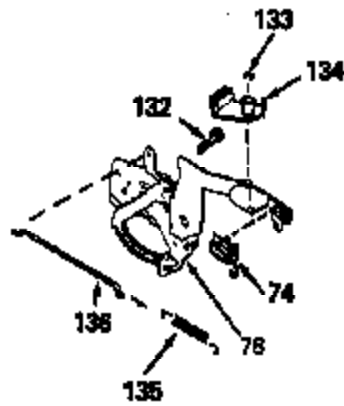

ILLUSTRATION SHOWS TYPICAL PARTS ONLY. ORDER BY PART NUMBER. PARTS NOT LISTED ARE SUPPLIED BY OEM.

Ref #	Part Number	Qty	Description
	3 32323		Washer, Thrust
16A	32875		Rod Assy., Connecting (Incl. 17)
17	32610A		Bolt, Connecting rod
23	32609		Plate, Lock (Used on early production with No. 32610 connecting rod bolt. Donot use with No. 32610A locking type bolt.)
41	650489		Screw, 1/4-20 x 5/8"
44	33876		Gasket, Stator
54	650561		Screw, 1/4-20 x 5/8"
74	610973		Terminal Assy. (Use as required)
128A	33914		Cup (Early production only, not w/650 791)
138	30547A		Contact Assy., Breaker
139	30548B		Condenser
141	610964		Magneto (w/ring gear) NOTE: The complete magneto is not available as an assembly. The magneto number is shown for reference purposes only. Order componentparts individually, as shown in parts list. (Refer to Division 5, Section B, page 35 for breakdown)
143			Electric Starter Kit (Supplied by OEM)