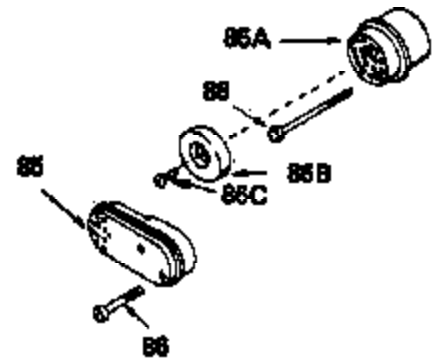

ILLUSTRATION SHOWS TYPICAL PARTS ONLY. ORDER BY PART NUMBER. PARTS NOT LISTED ARE SUPPLIED BY OEM.

Ref #	Part Number	Qty	Description
	3 32323		Washer, Thrust
16A	32875		Rod Assy., Connecting (Incl. 17)
17	32610A		Bolt, Connecting rod
23	32609		Plate, Lock (Used on early production with No. 32610 connecting rod bolt. Donot use with No. 32610A locking type bolt.)
41	650489		Screw, 1/4-20 x 5/8"
44	33876		Gasket, Stator
54	650561		Screw, 1/4-20 x 5/8"
74	610973		Terminal Assy. (Use as required)
108	30551		Spring, Breaker box cover
109	610947		Cover, Dust
110	610955		Gasket, Stator cover
111	30992		Cam, Breaker
113	610385		Washer
114	610408		Nut
115	29181		Breaker Fastening Screw & Washer
116	610593		Screw, Condenser fastening
117	33356		Terminal, Ground
120	611006		Stator (Incl.108, 113 thru 117, 121,1 38,139)
121	30549		Felt, Cam wiper
128A	33914		Cup (Early production only, not w/650 791)
138	30547A		Contact Assy., Breaker
139	30548B		Condenser
143			Electric Starter Kit (Supplied by OEM)