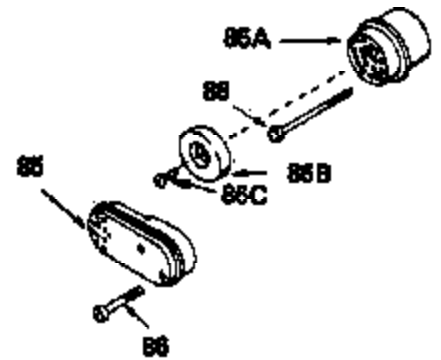

ILLUSTRATION SHOWS TYPICAL PARTS ONLY. ORDER BY PART NUMBER. PARTS NOT LISTED ARE SUPPLIED BY OEM.

Ref #	Part Number	Qty	Description
	3 32323		Washer, Thrust
16A	32875		Rod Assy., Connecting (Incl. 17)
17	32610A		Bolt, Connecting rod
23	32609		Plate, Lock (Used on early production with No. 32610 connecting rod bolt. Donot use with No. 32610A locking type bolt.)
41	650489		Screw, 1/4-20 x 5/8"
44	33876		Gasket, Stator
54	650561		Screw, 1/4-20 x 5/8"
55A	33907A		Housing, Blower
74	610973		Terminal Assy. (Use as required)
127	590343		Rope Assy., Starter
128A	33914		Cup (Early production only, not w/650 791)
138	30547A		Contact Assy., Breaker
139	30548B		Condenser
141	610900A		Magneto (w/ring gear) NOTE: The complete magneto is not available as an assembly. The magneto number is shown for reference purposes only. Order componentparts individually, as shown in parts list. (Refer to Division 5, Section B, page 35 for breakdown)
143			Electric Starter Kit (Supplied by OEM)