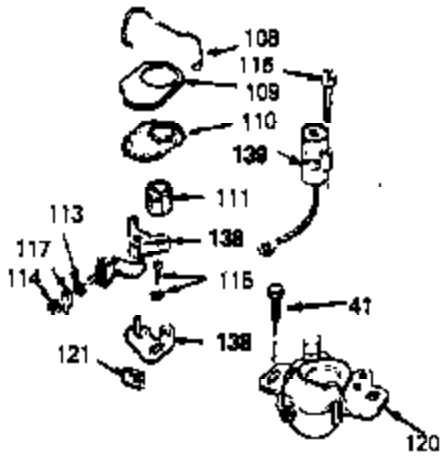

ILLUSTRATION SHOWS TYPICAL PARTS ONLY. ORDER BY PART NUMBER. PARTS NOT LISTED ARE SUPPLIED BY OEM.

Ref #	Part Number	Qty	Description
	3 32323		Washer, Thrust
16A	32875		Rod Assy., Connecting (Incl. 17)
17	32610A		Bolt, Connecting rod
23	32609		Plate, Lock (Used on early production with No. 32610 connecting rod bolt. Donot use with No. 32610A locking type bolt.)
41	650489		Screw, 1/4-20 x 5/8"
44	33876		Gasket, Stator
54	650561		Screw, 1/4-20 x 5/8"
55A	33907A		Housing, Blower
74	610973		Terminal Assy. (Use as required)
127	590343		Rope Assy., Starter
128A	33914		Cup (Early production only, not w/650 791)
138	30547A		Contact Assy., Breaker
139	30548B		Condenser
141	610900A		Magneto (w/ring gear) NOTE: The complete magneto is not available as an assembly. The magneto number is shown for reference purposes only. Order componentparts individually, as shown in parts list. (Refer to Division 5, Section B, page 35 for breakdown)
143			Electric Starter Kit (Supplied by OEM)