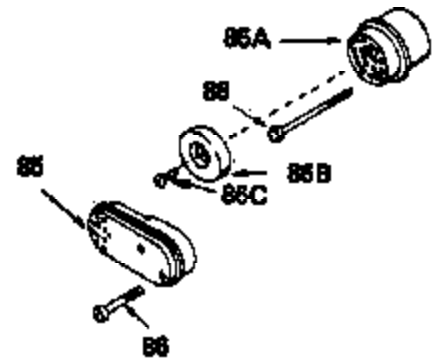

Ref #	Part Number	Qty	Description
142	590519		Side Mount Rewind Starter (Refer to Division 5, Section C, page 27 for breakdown)
144	33906A		* Gasket Set (Incl. items marked *)

ILLUSTRATION SHOWS TYPICAL PARTS ONLY. ORDER BY PART NUMBER. PARTS NOT LISTED ARE SUPPLIED BY OEM.