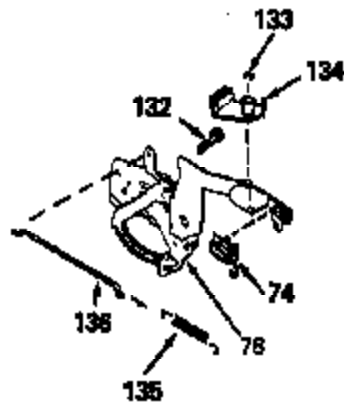

Ref #	Part Number	Qty	Description
144	33906A		* Gasket Set (Incl. items marked *)

ILLUSTRATION SHOWS TYPICAL PARTS ONLY. ORDER BY PART NUMBER. PARTS NOT LISTED ARE SUPPLIED BY OEM.

Ref #	Part Number	Qty	Description
	3 32323		Washer, Thrust
16A	32875		Rod Assy., Connecting (Incl. 17)
17	32610A		Bolt, Connecting rod
23	32609		Plate, Lock (Used on early production with No. 32610 connecting rod bolt. Donot use with No. 32610A locking type bolt.)
54	650561		Screw, 1/4-20 x 5/8"
74	610973		Terminal Assy. (Use as required)
128A	33914		Cup (Early production only, not w/650 791)
143			Electric Starter Kit (Supplied by OEM)