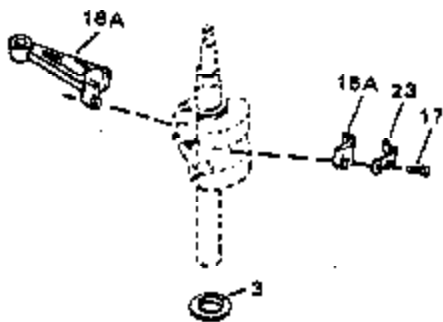

Ref #	Part Number	Qty	Description
144	33906A		* Gasket Set (Incl. items marked *)

ILLUSTRATION SHOWS TYPICAL PARTS ONLY. ORDER BY PART NUMBER. PARTS NOT LISTED ARE SUPPLIED BY OEM.

Ref #	Part Number	Qty	Description
	3 32323		Washer, Thrust
16A	32875		Rod Assy., Connecting (Incl. 17)
17	32610A		Bolt, Connecting rod
23	32609		Plate, Lock (Used on early production with No. 32610 connecting rod bolt. Donot use with No. 32610A locking type bolt.)
54	650561		Screw, 1/4-20 x 5/8"
74	610973		Terminal Assy. (Use as required)
128A	33914		Cup (Early production only, not w/650 791)
143			Electric Starter Kit (Supplied by OEM)