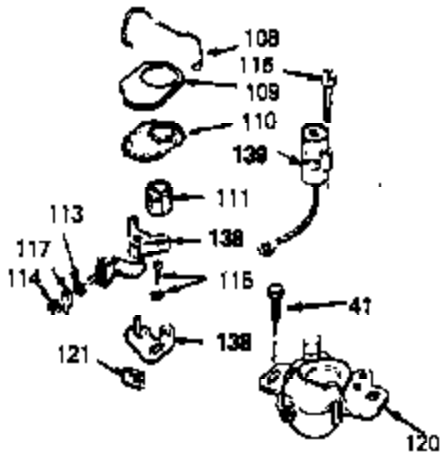

Ref #	Part Number	Qty	Description
144	33906A		* Gasket Set (Incl. items marked *)

ILLUSTRATION SHOWS TYPICAL PARTS ONLY. ORDER BY PART NUMBER. PARTS NOT LISTED ARE SUPPLIED BY OEM.

Ref #	Part Number	Qty	Description
	3 32323		Washer, Thrust
16A	32875		Rod Assy., Connecting (Incl. 17)
17	32610A		Bolt, Connecting rod
23	32609		Plate, Lock (Used on early production with No. 32610 connecting rod bolt. Donot use with No. 32610A locking type bolt.)
54	650561		Screw, 1/4-20 x 5/8"
74	610973		Terminal Assy. (Use as required)
128A	33914		Cup (Early production only, not w/650 791)
143			Electric Starter Kit (Supplied by OEM)