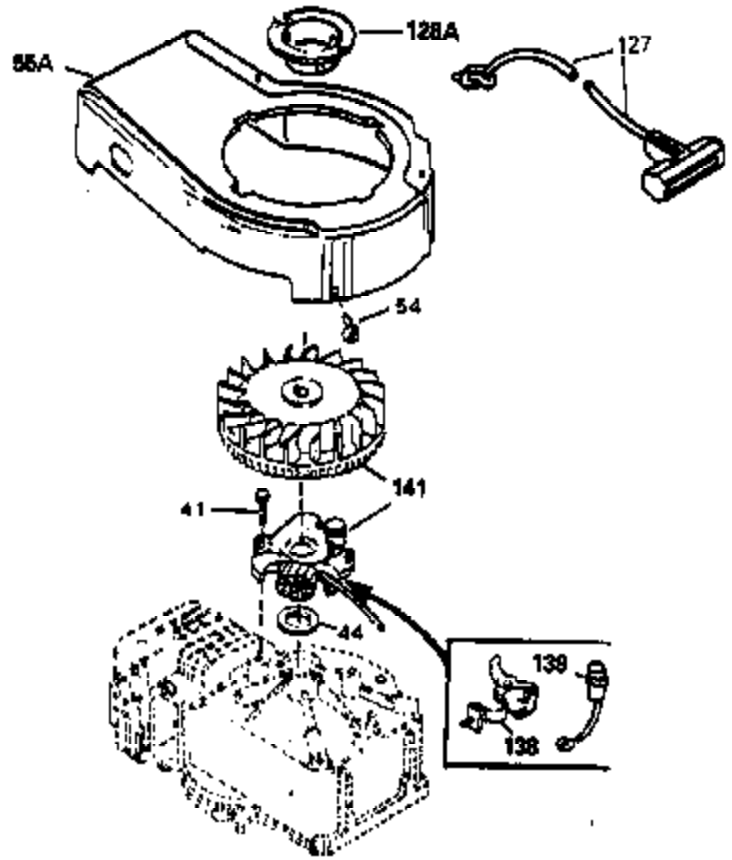

Ref #	Part Number	Qty	Description
144	33906A		* Gasket Set (Incl. items marked *)

ILLUSTRATION SHOWS TYPICAL PARTS ONLY. ORDER BY PART NUMBER. PARTS NOT LISTED ARE SUPPLIED BY OEM.

Ref #	Part Number	Qty	Description
	3 32323		Washer, Thrust
16A	32875		Rod Assy., Connecting (Incl. 17)
17	32610A		Bolt, Connecting rod
23	32609		Plate, Lock (Used on early production with No. 32610 connecting rod bolt. Donot use with No. 32610A locking type bolt.)
54	650561		Screw, 1/4-20 x 5/8"
74	610973		Terminal Assy. (Use as required)
128A	33914		Cup (Early production only, not w/650 791)
143			Electric Starter Kit (Supplied by OEM)