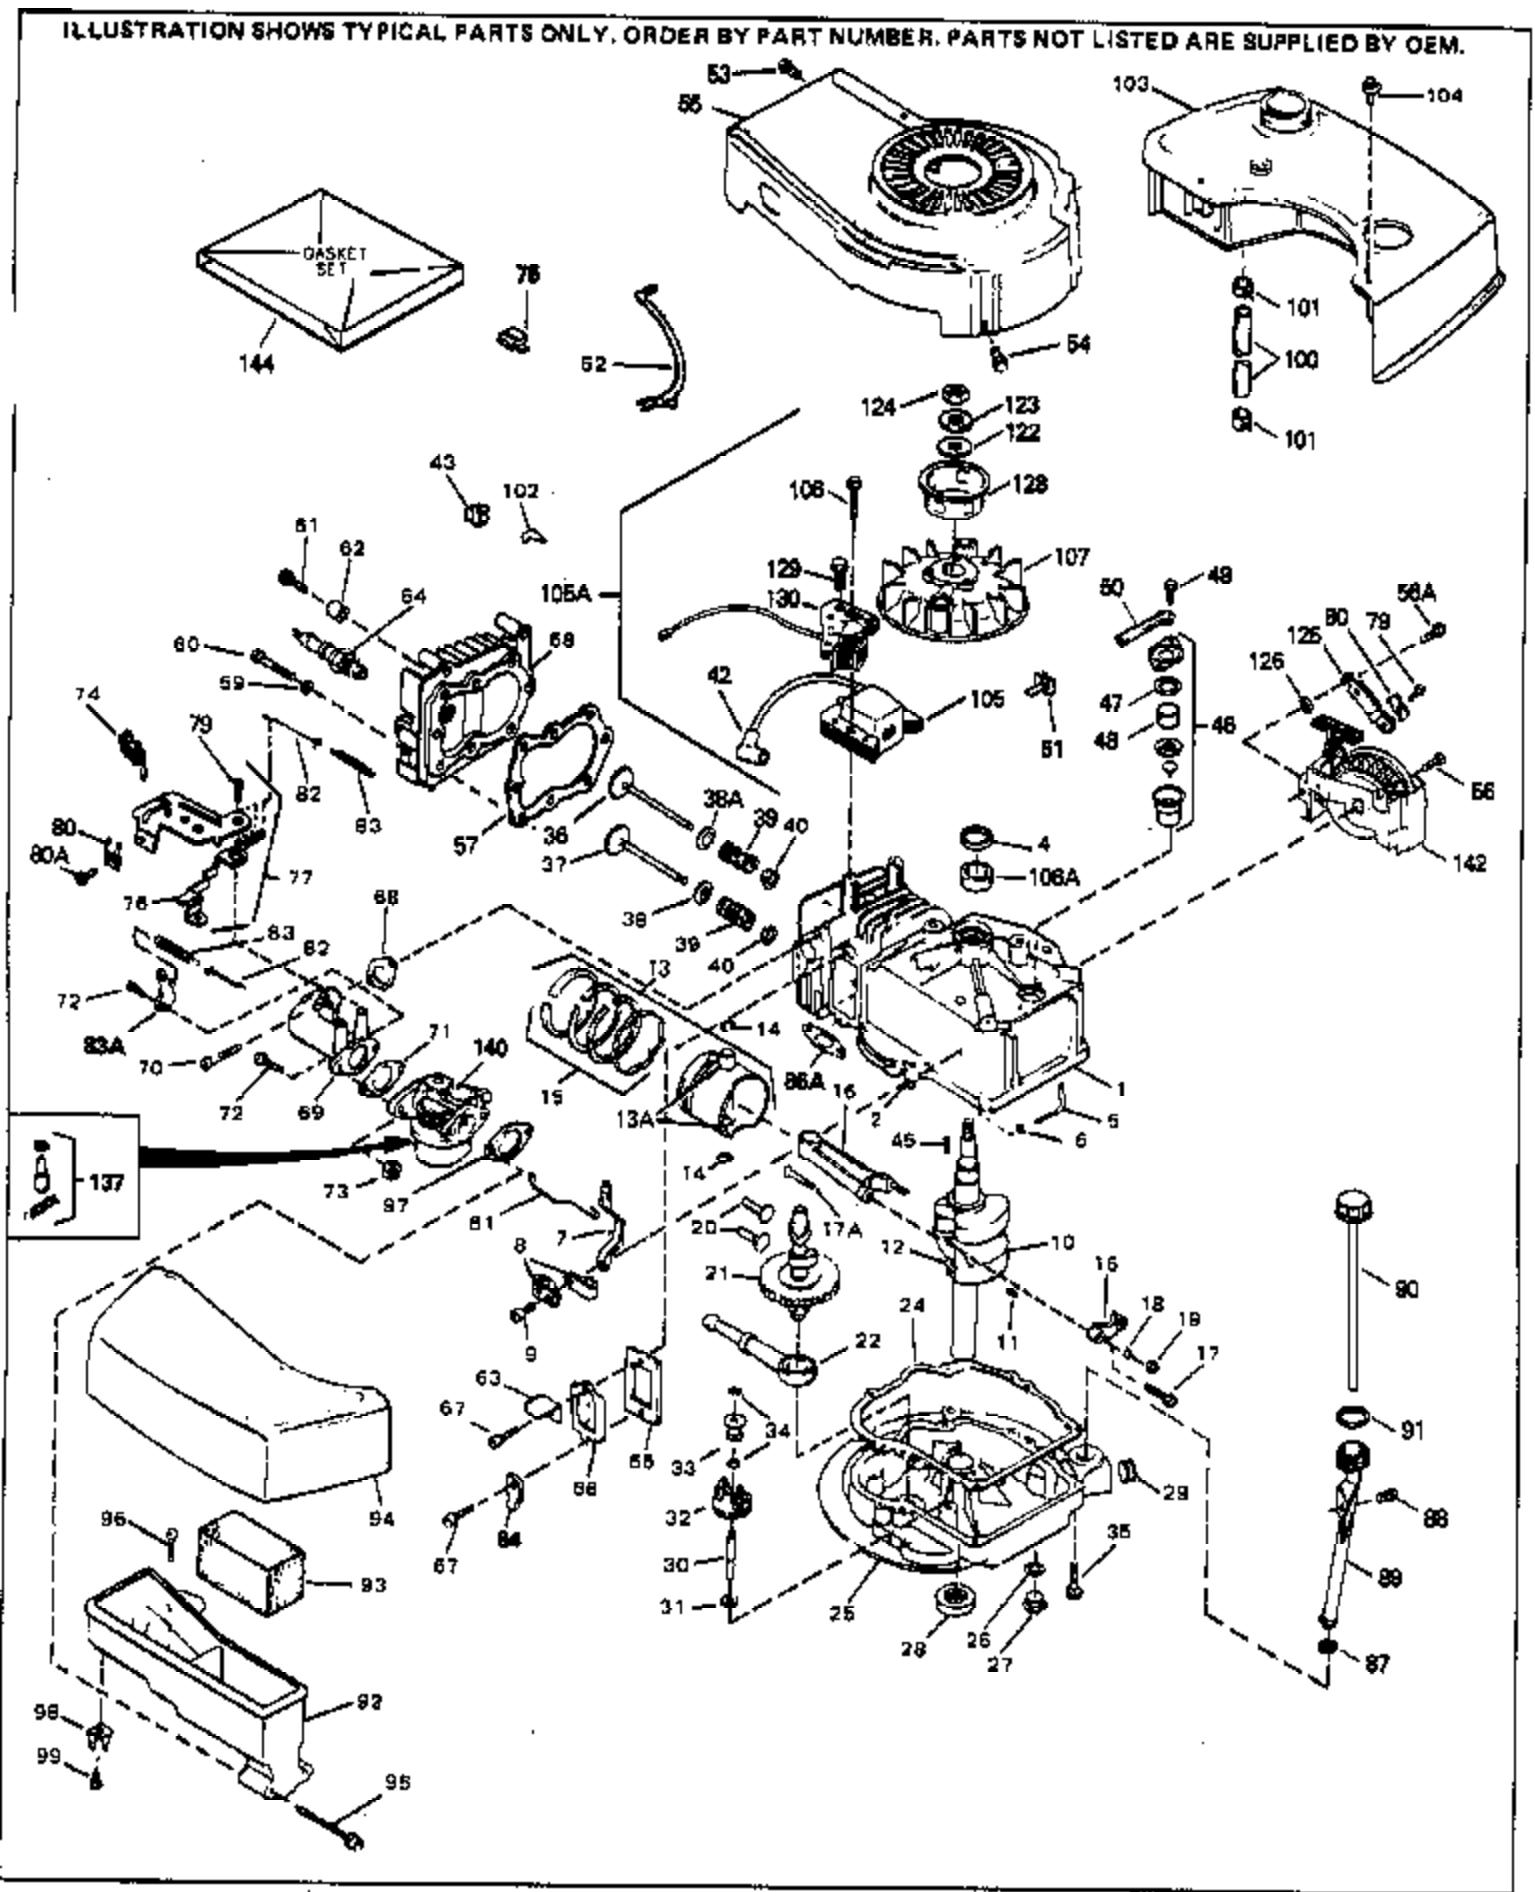

ILLUSTRATION SHOWS TYPICAL PARTS ONLY. ORDER BY PART NUMBER. PARTS NOT LISTED ARE SUPPLIED BY OEM.

Ref #	Part Number	Qty	Description
1	33899A		Cylinder (Incl. 2, 4 & 56) (2-13/16" Bore)
2	26727		Pin, Dowel
4	32600		Seal, Oil
5	30589		Rod, Governor (Incl. 6)
6	28277		Washer, Flat
7	32651		Lever, Governor
8	31335		Clamp, Governor lever (Clamp is positioned towardspark plug end on 1977-78 and latermodels. It is positioned opposite spark plugend on earlier models.)
9	650548		Screw, 8-32 x 5/16"
10	34469		Crankshaft
11	29783		Pin, Crankshaft (Not used on late pro duction)
12	27613		Gear, Crankshaft (Not serviceable on late production)
13A	33562B		Piston & Pin Ass'y.(Incl.14)(Std.)(2- 13/16")
13A	33563B		Piston & Pin Ass'y. (Incl. 14) (.010" OS)
13A	33564B		Piston & Pin Ass'y. (Incl. 14) (.020" OS)
13	34535		Piston, Pin & Ring Set (Std.) (2-13/1 6" Bore)
13	34536		Piston, Pin & Ring Set (.010" OS)
13	34537		Piston, Pin & Ring Set (.020" OS)
14	20381		Ring, Piston pin retaining
15	33567		Ring Set (Std.) (2-13/16" Bore)
15	33568		Ring Set (.010" OS)
15	33569		Ring Set (.020" OS)
17	32610A		Bolt, Connecting rod
20	27241		Lifter, Valve
21	33553		Camshaft (MCR)
22	29914		Pump Assy., Oil
24	35261		* Gasket, Mounting flange
25	34311B		Flange Ass'y. (Incl. 27, 28, 29 & 30)
26	28833		* Drain Plug Gasket (Not req. w/plastic plug)
27	27244		Plug, Oil drain
28	27897		Seal, Oil
30	30574		Shaft, Mechanical governor
31	30590A		Washer, Flat
32	31947		Gear Assy., Governor
33	33903		Spool, Governor
34	29193		Ring, Retaining
35	650488		Screw, 1/4-20 x 1-1/4"
36	29314B		Intake Valve (Std.) (Incl. 40)
36	29315C		Intake Valve (1/32" OS) (Incl. 40)
37	29313C		Exhaust Valve (Std.) (Incl. 40)
37	29315C		Exhaust Valve (1/32" OS) (Incl. 40)
38	31671		Cap, Upper valve spring
38A	31671		Cap, Upper valve spring (Intake)
39	31672		Spring, Valve (Exhaust)
40	31673		Cap, Lower valve spring
42	610118		Cover, Spark plug (Use as required)
45	611004		Key, Flywheel
46	34214A		Breather Ass'y. (Incl. 47 thru 51)
47	33735		* Gasket, Breather
48	33734		Element, Breather
49	30200		Screw, 10-24 x 9/16"
50	33886		Tube, Breather
51	33887		Clip, Breather tube
52	35144		Ground Wire
53	30200		Screw, 10-24 x 9/16"
54	650561		Screw, 1/4-20 x 5/8"