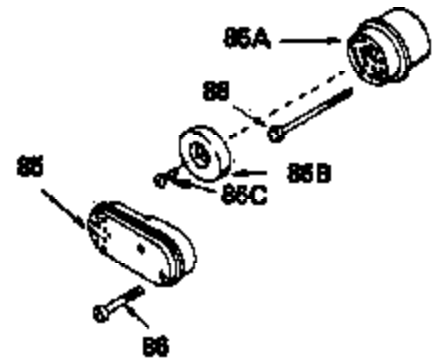

Ref #	Part Number	Qty	Description
144	33906A		* Gasket Set (Incl. items marked *)

ILLUSTRATION SHOWS TYPICAL PARTS ONLY. ORDER BY PART NUMBER. PARTS NOT LISTED ARE SUPPLIED BY OEM.

Ref #	Part Number	Qty	Description
	3 32323		Washer, Thrust
16A	32875		Rod Assy., Connecting (Incl. 17)
17	32610A		Bolt, Connecting rod
23	32609		Plate, Lock (Used on early production with No. 32610 connecting rod bolt. Donot use with No. 32610A locking type bolt.)
54	650561		Screw, 1/4-20 x 5/8"
74	610973		Terminal Assy. (Use as required)
128A	33914		Cup (Early production only, not w/650 791)
143			Electric Starter Kit (Supplied by OEM)