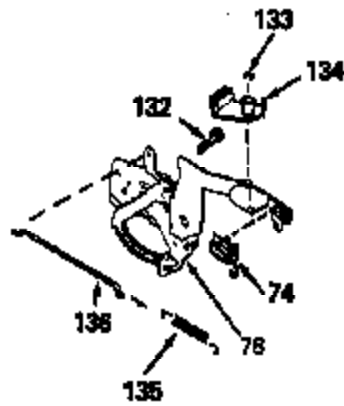

ILLUSTRATION SHOWS TYPICAL PARTS ONLY. ORDER BY PART NUMBER. PARTS NOT LISTED ARE SUPPLIED BY OEM.

Ref #	Part Number	Qty	Description
	3 32323		Washer, Thrust
16A	32875		Rod Assy., Connecting (Incl. 17)
17	32610A		Bolt, Connecting rod
23	32609		Plate, Lock (Used on early production with No. 32610 connecting rod bolt. Donot use with No. 32610A locking type bolt.)
	54 650561		Screw, 1/4-20 x 5/8"
55A	33907A		Housing, Blower
74	610973		Terminal Assy. (Use as required)
127	590343		Rope Assy., Starter
128A	33914		Cup (Early production only, not w/650 791)
143			Electric Starter Kit (Supplied by OEM)