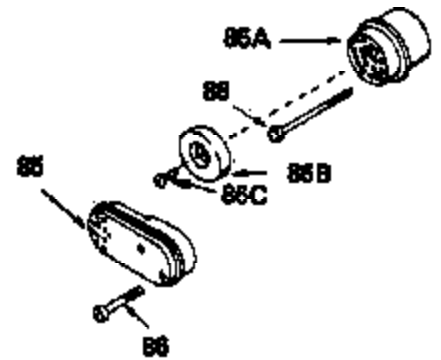

ILLUSTRATION SHOWS TYPICAL PARTS ONLY. ORDER BY PART NUMBER. PARTS NOT LISTED ARE SUPPLIED BY OEM.

Ref #	Part Number	Qty	Description
	3 32323		Washer, Thrust
16A	32875		Rod Assy., Connecting (Incl. 17)
17	32610A		Bolt, Connecting rod
23	32609		Plate, Lock (Used on early production with No. 32610 connecting rod bolt. Donot use with No. 32610A locking type bolt.)
	54 650561		Screw, 1/4-20 x 5/8"
55A	33907A		Housing, Blower
74	610973		Terminal Assy. (Use as required)
127	590343		Rope Assy., Starter
128A	33914		Cup (Early production only, not w/650 791)
143			Electric Starter Kit (Supplied by OEM)