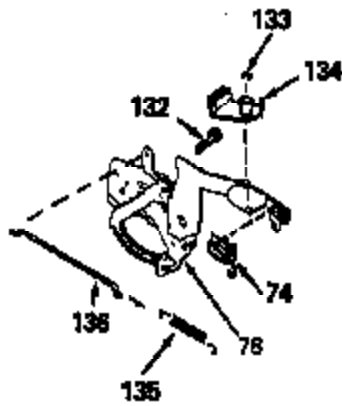

Ref #	Part Number	Qty	Description
57	33554		* Gasket, Cylinder head
58	34342		Head, Cylinder
59	26073		Washer, Flat (Not used on late production)
60	6021A		Screw, 5/16-18 x 1-1/2"
64	33636		Resistor Spark Plug (RJ-8C)
64	34251		Resistor Spark Plug (RJ-17LM)
65	27234		* Gasket, Valve spring cover
66	32755		Cover, Valve spring box
67	650128		Screw, 10-24 x 1/2"
68	34690		* Gasket, Intake pipe
69	33004A		Pipe, Intake (Incl. 68)
70	650451		Screw, 1/4-20 x 1"
71	31688		* Gasket, Carburetor
72	6201		Screw, 1/4-28 x 7/8"
73	29752		Nut & Lockwasher Assy.
74	610973		Terminal Assy. (Use as required)
81	34336		Link, Throttle
82	33151		Link, Governor spring
83A	33086		Lever, Speed adjusting
83	31361		Spring, Governor
84	33932		Terminal
86A	30081		* Gasket, Muffler
87	34265		Gasket, Oil fill tube
88	650562		Screw, 10-32 x 1/2"
89	34380		Tube, Oil filler
90	33894A		Dipstick, Oil (Incl. 91)
91	33590		"O" Ring
92	33895		Body, Air cleaner
93	33896		Filter, Air cleaner
94	33897		Cover, Air cleaner
95	650762		Screw, 10-32 x 1-29/32"
96	650784		Screw, 10-24 x 11/16"
97	33051		* Gasket, Air cleaner
98	33933		Terminal
99	792025		Screw, 10-24 x 1/2"
100	30705		Fuel Line (Braided 16")
101	26460		Clamp, Fuel line
102	29443		Clip, Fuel line
103	33904B		Fuel Tank (Incl. 101)
104	28763		Screw, 10-32 x 19/32"
105	34443A		Solid State Assy.
105	730207		Magneto-to-Solid State Conversion Kit (Includes solid state module, Solid State Flywheel Key, and instructions) (Use as required on external ignition engines only)
106	650814		Screw, 10-24 x 1"
106A	34080		Spacer, Flywheel key
107	611050		Flywheel
123	650815		Washer, Belleville
124	650816		Nut, Flywheel
128	34461		Pulley, Starter
137	631021		Inlet Needle, Seat & Clip Assy.
140	632050A		Carburetor (Incl. 71, 72, 95 & 137) (Refer to Division 5, Section A, page 162 for breakdown)
144	33906A		* Gasket Set (Incl. items marked *)

ILLUSTRATION SHOWS TYPICAL PARTS ONLY. ORDER BY PART NUMBER. PARTS NOT LISTED ARE SUPPLIED BY OEM.