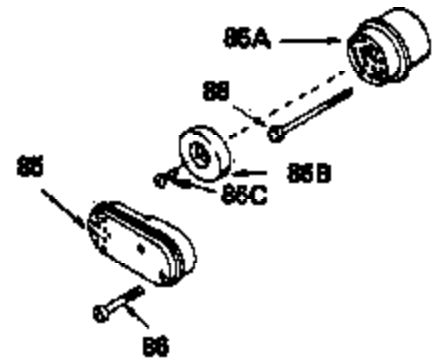

Ref #	Part Number	Qty	Description
57	33554		* Gasket, Cylinder head
58	34342		Head, Cylinder
59	26073		Washer, Flat (Not used on late production)
60	6021A		Screw, 5/16-18 x 1-1/2"
64	33636		Resistor Spark Plug (RJ-8C)
64	34251		Resistor Spark Plug (RJ-17LM)
65	27234		* Gasket, Valve spring cover
66	32755		Cover, Valve spring box
67	650128		Screw, 10-24 x 1/2"
68	34690		* Gasket, Intake pipe
69	33004A		Pipe, Intake (Incl. 68)
70	650451		Screw, 1/4-20 x 1"
71	31688		* Gasket, Carburetor
72	6201		Screw, 1/4-28 x 7/8"
73	29752		Nut & Lockwasher Assy.
74	610973		Terminal Assy. (Use as required)
81	34336		Link, Throttle
82	33151		Link, Governor spring
83A	33086		Lever, Speed adjusting
83	31361		Spring, Governor
84	33932		Terminal
86A	30081		* Gasket, Muffler
87	34265		Gasket, Oil fill tube
88	650562		Screw, 10-32 x 1/2"
89	34380		Tube, Oil filler
90	33894A		Dipstick, Oil (Incl. 91)
91	33590		"O" Ring
92	33895		Body, Air cleaner
93	33896		Filter, Air cleaner
94	33897		Cover, Air cleaner
95	650762		Screw, 10-32 x 1-29/32"
96	650784		Screw, 10-24 x 11/16"
97	33051		* Gasket, Air cleaner
98	33933		Terminal
99	792025		Screw, 10-24 x 1/2"
100	30705		Fuel Line (Braided 16")
101	26460		Clamp, Fuel line
102	29443		Clip, Fuel line
103	33904B		Fuel Tank (Incl. 101)
104	28763		Screw, 10-32 x 19/32"
105	34443A		Solid State Assy.
105	730207		Magneto-to-Solid State Conversion Kit (Includes solid state module, Solid State Flywheel Key, and instructions) (Use as required on external ignition engines only)
106	650814		Screw, 10-24 x 1"
106A	34080		Spacer, Flywheel key
107	611050		Flywheel
123	650815		Washer, Belleville
124	650816		Nut, Flywheel
128	34461		Pulley, Starter
137	631021		Inlet Needle, Seat & Clip Assy.
140	632050A		Carburetor (Incl. 71, 72, 95 & 137) (Refer to Division 5, Section A, page 162 for breakdown)
144	33906A		* Gasket Set (Incl. items marked *)

ILLUSTRATION SHOWS TYPICAL PARTS ONLY. ORDER BY PART NUMBER. PARTS NOT LISTED ARE SUPPLIED BY OEM.