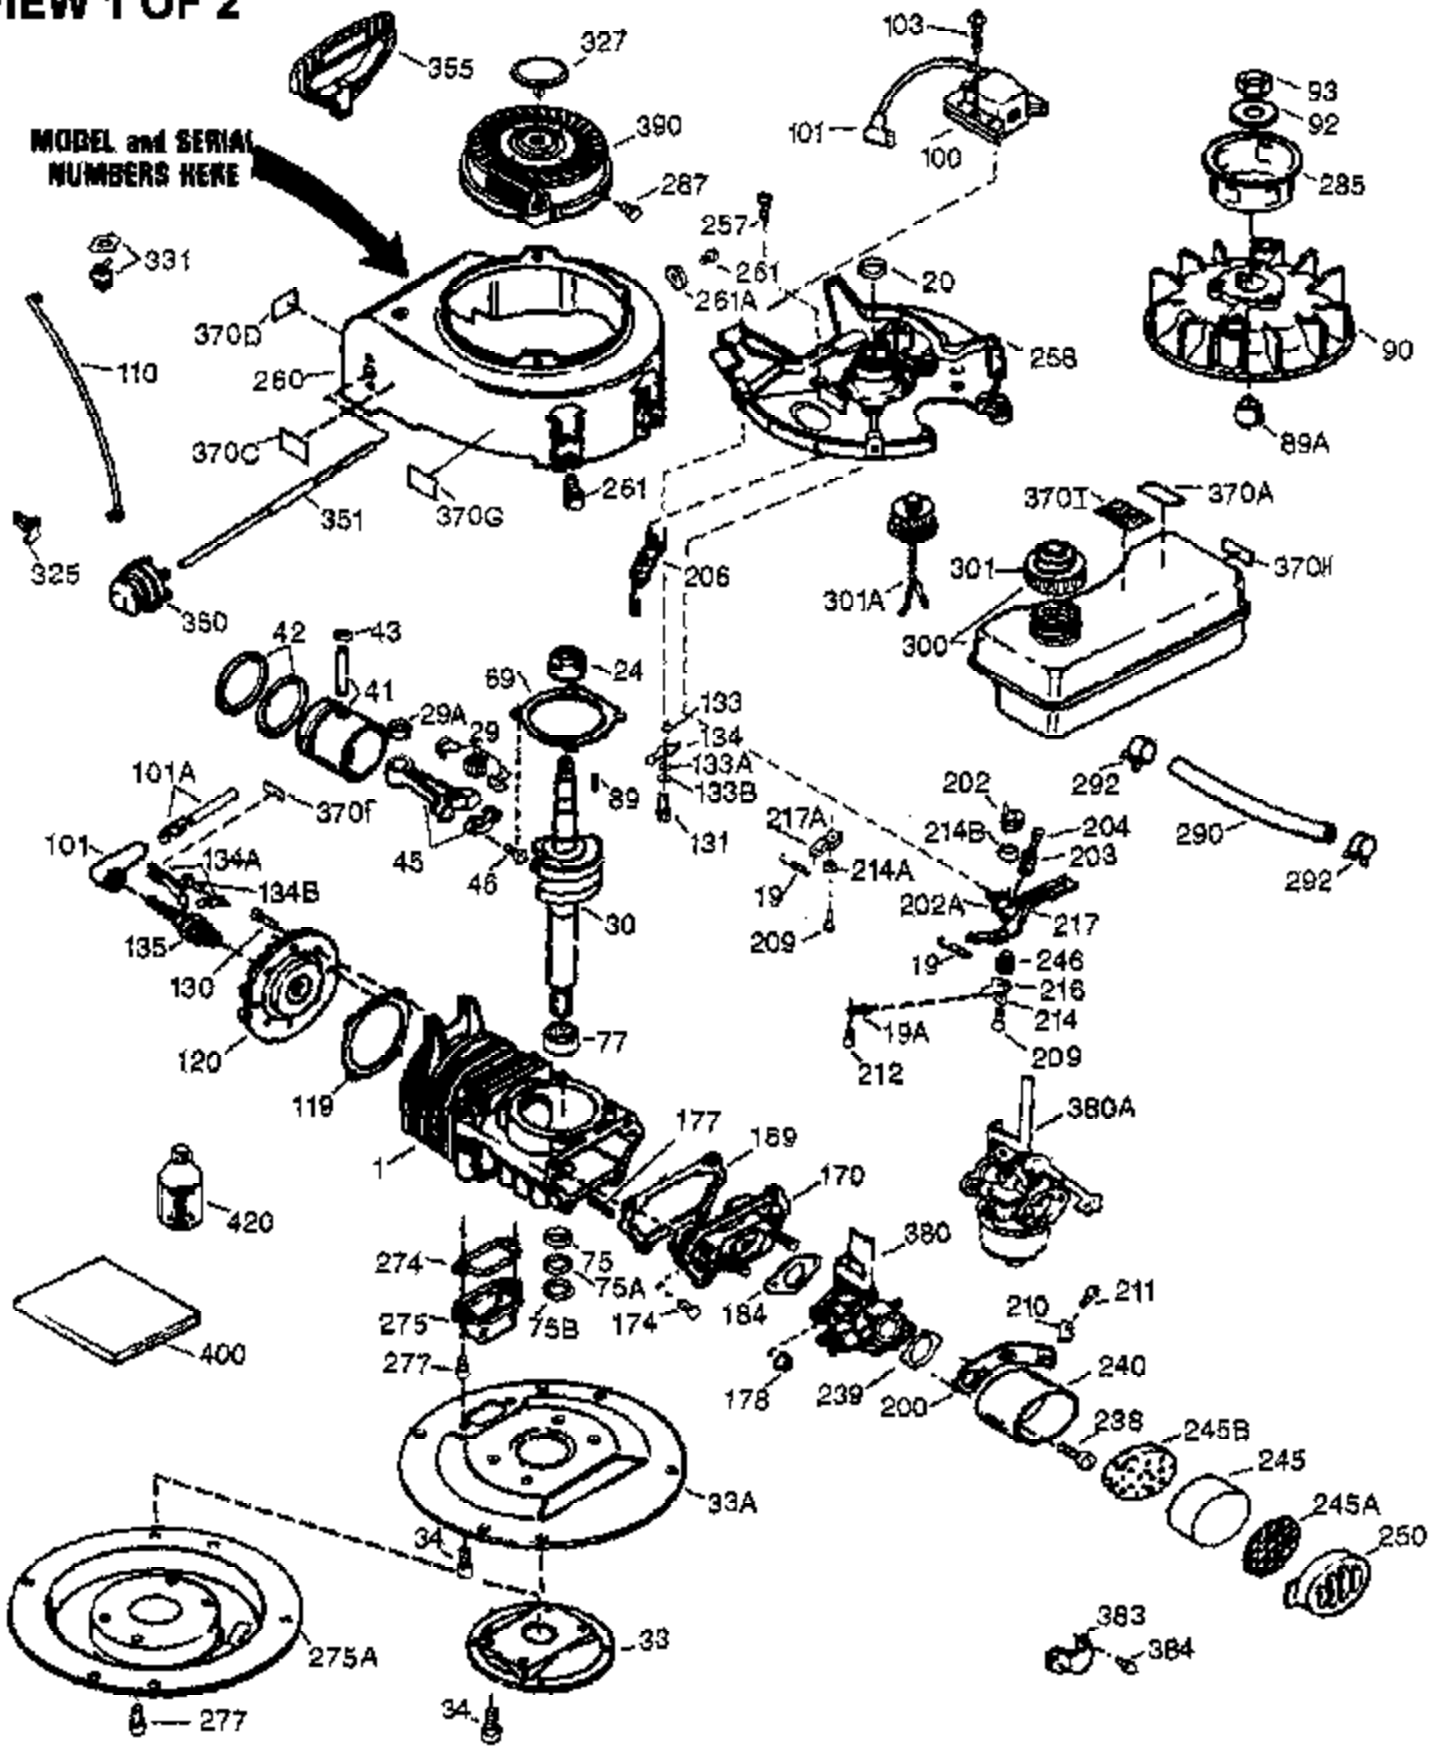

ILLUSTRATION SHOWS TYPICAL PARTS ONLY. ORDER BY PART NUMBER. PARTS NOT LISTED ARE SUPPLIED BY OEM.

VIEW 1 OF 2

MODEL and SERIAL
NUMBERS HERE