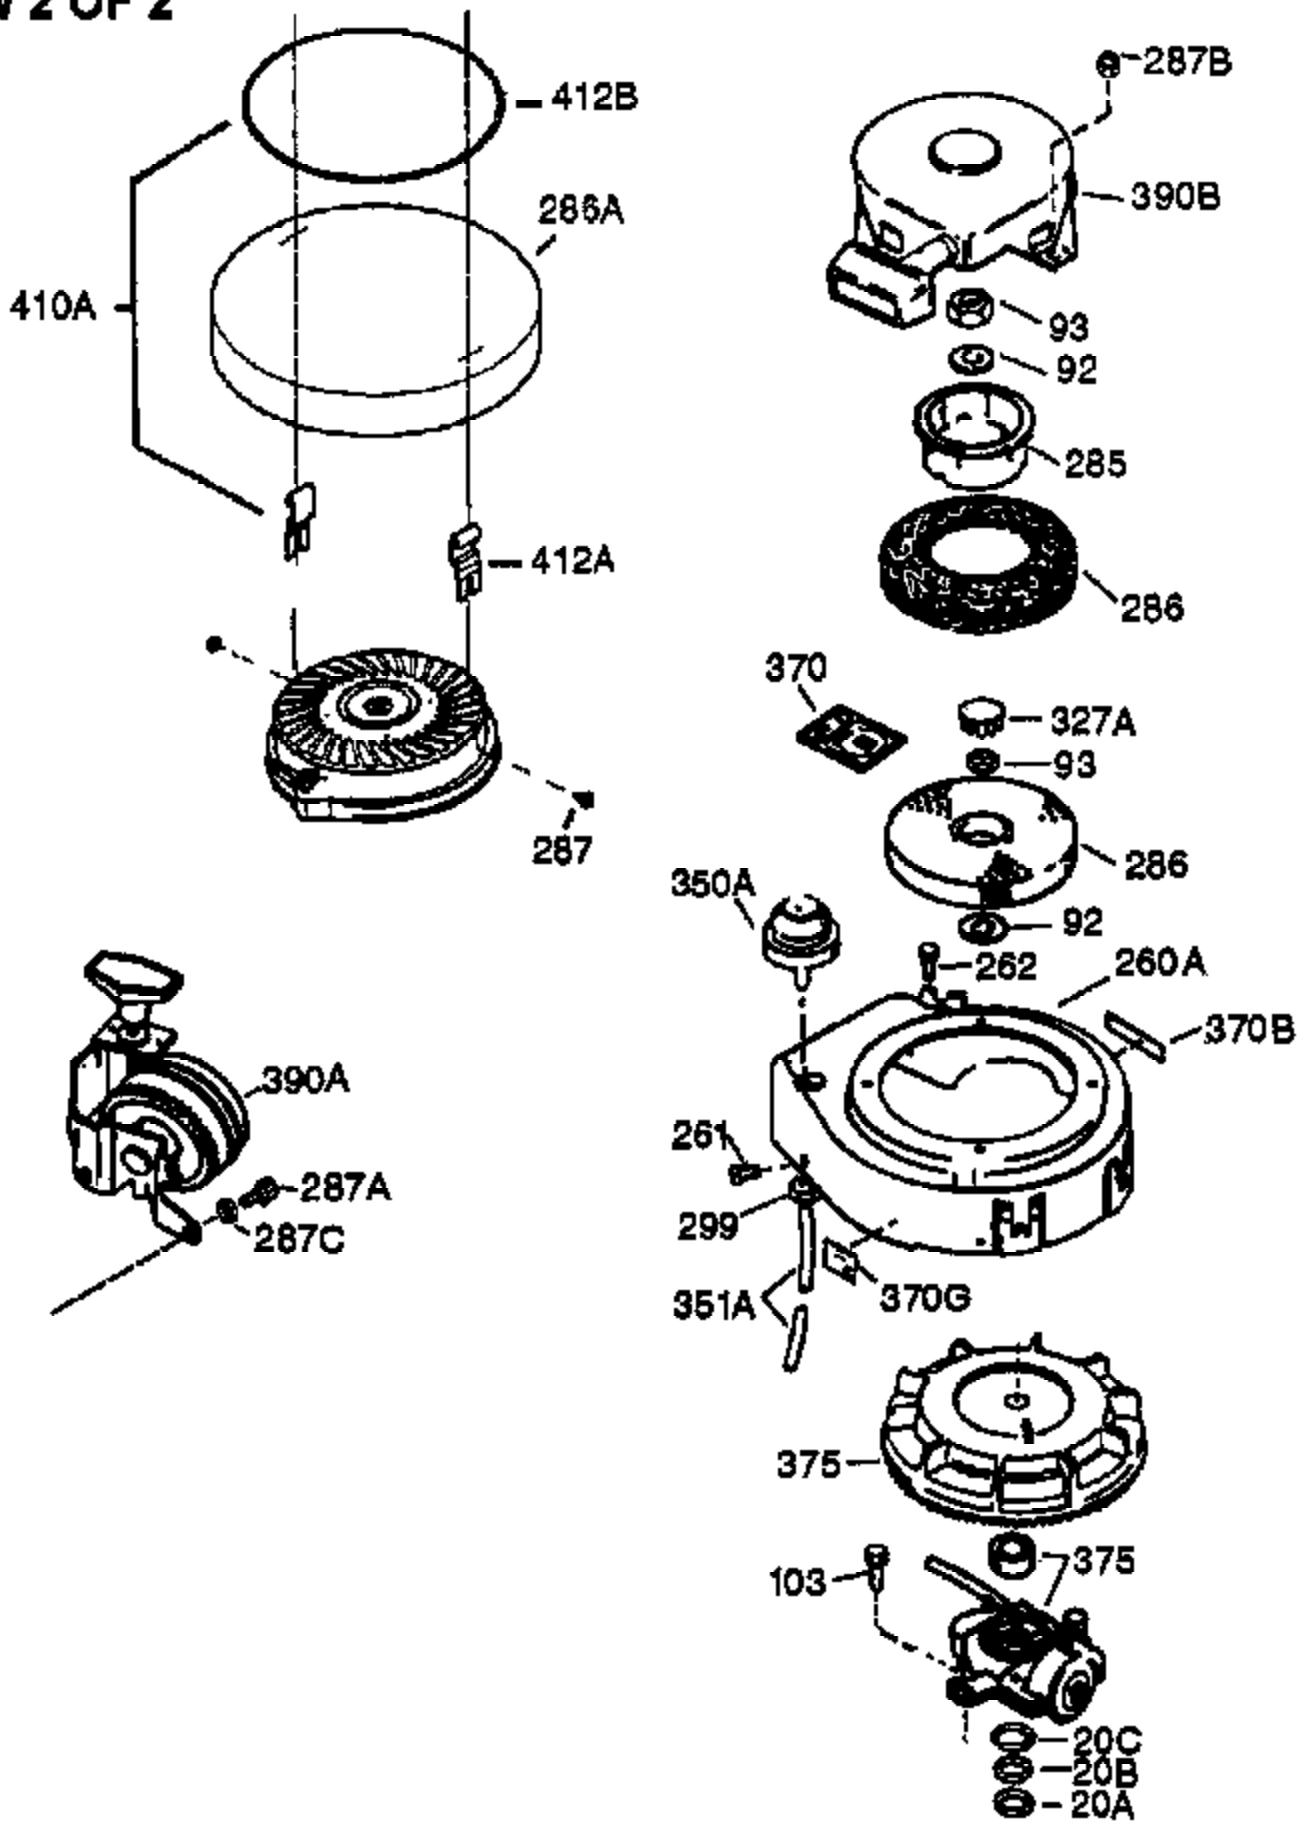

VIEW 2 OF 2

Ref #	Part Number	Qty	Description
92	650815	1	Belleville Washer
93	650390	1	Flywheel Nut
103	651007	2	Screw, Torx T-15, 10-24 x 15/16"
261	650958	4	Screw, 1/4-20 x 7/16"
285	590551A	1	Starter Cup
287	650926	4	Screw, 8-32 x 21/64"
370B	550206	1	Warning Decal
370K	36695	1	Starter Decal