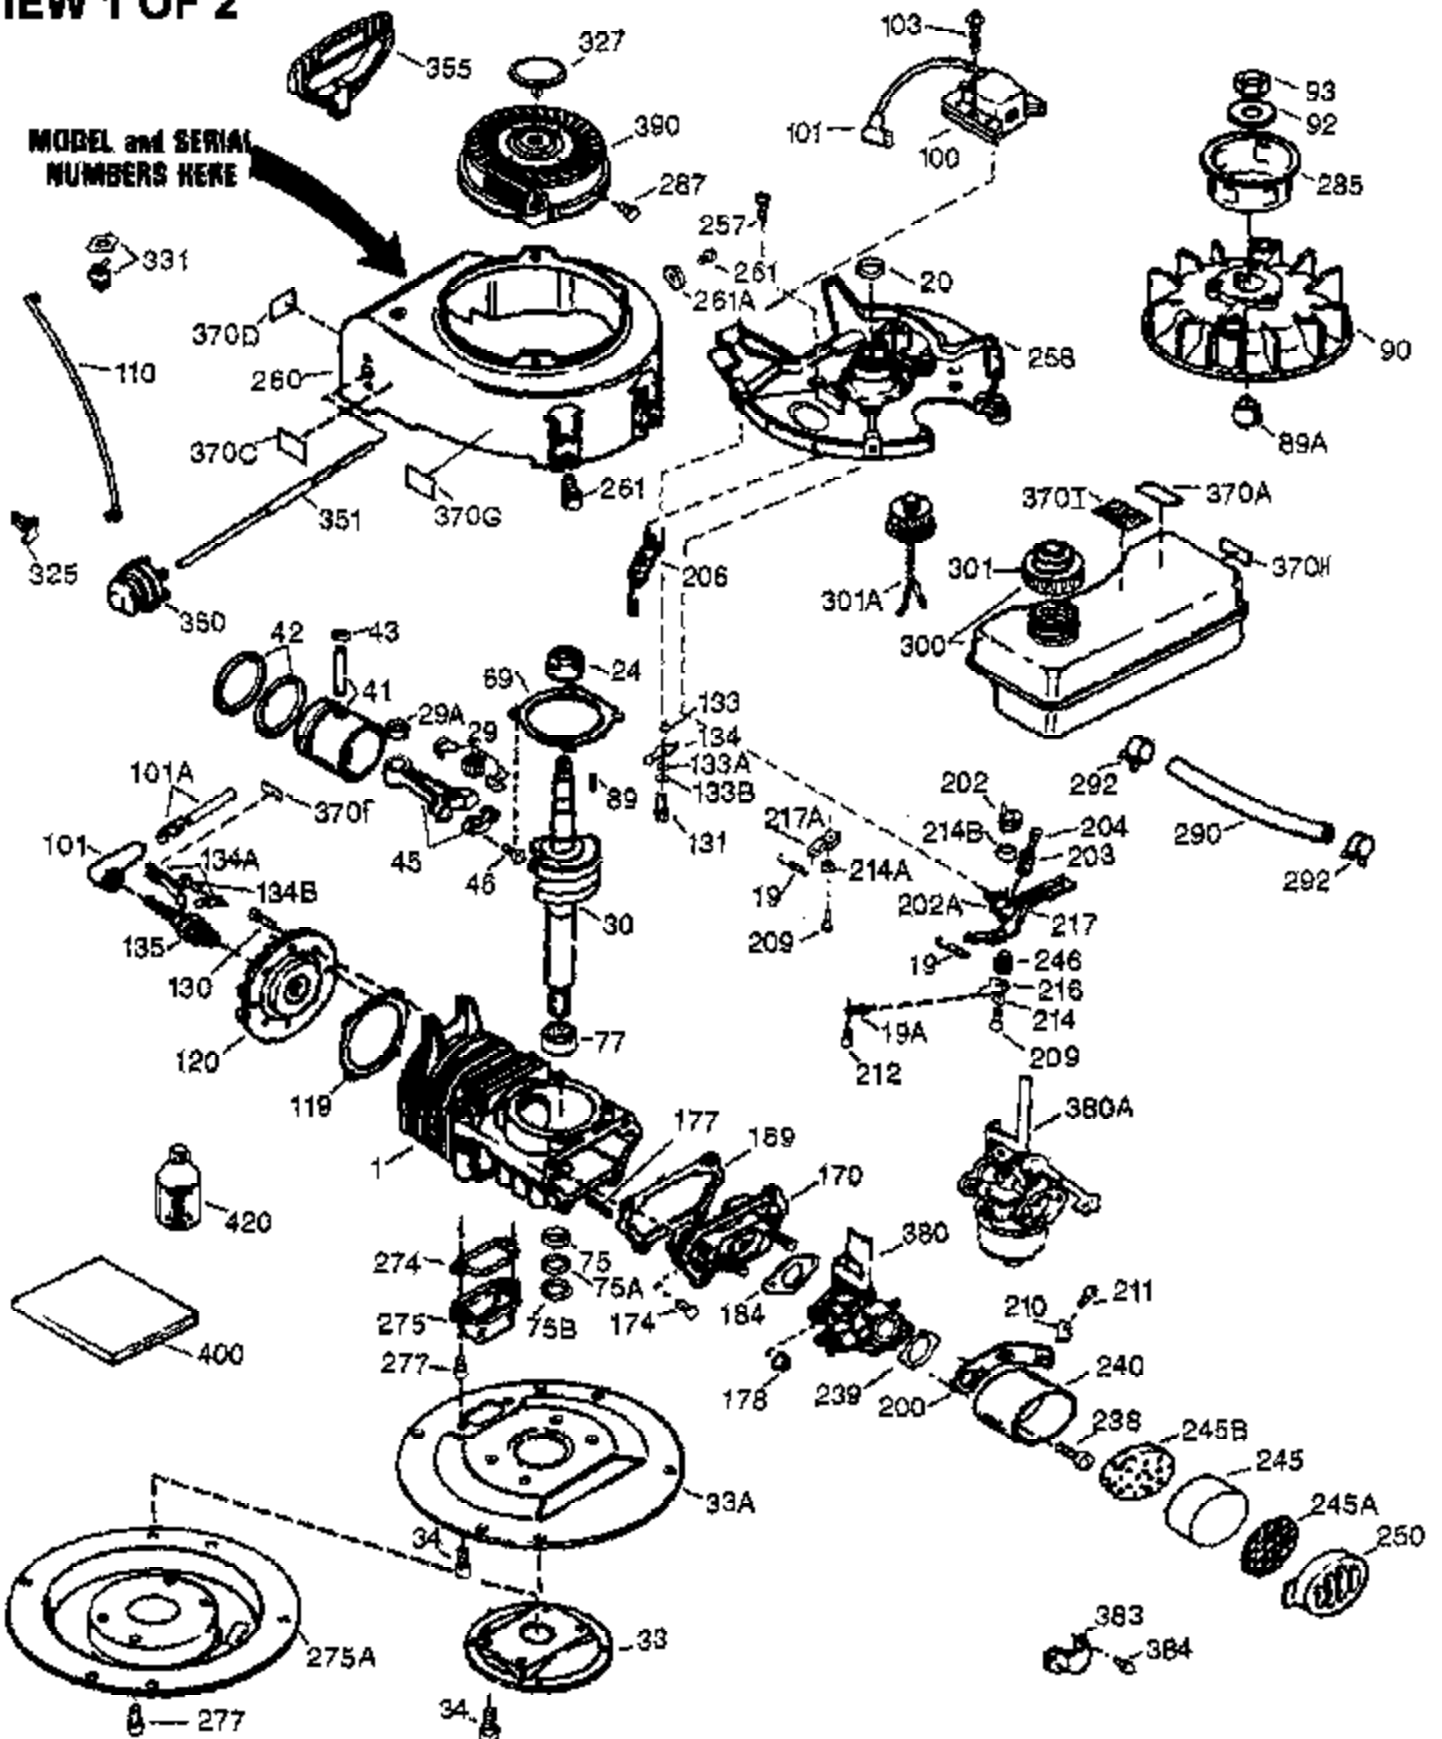

ILLUSTRATION SHOWS TYPICAL PARTS ONLY. ORDER BY PART NUMBER. PARTS NOT LISTED ARE SUPPLIED BY OEM.

VIEW 1 OF 2

**MODEL and SERIAL
NUMBERS HERE**