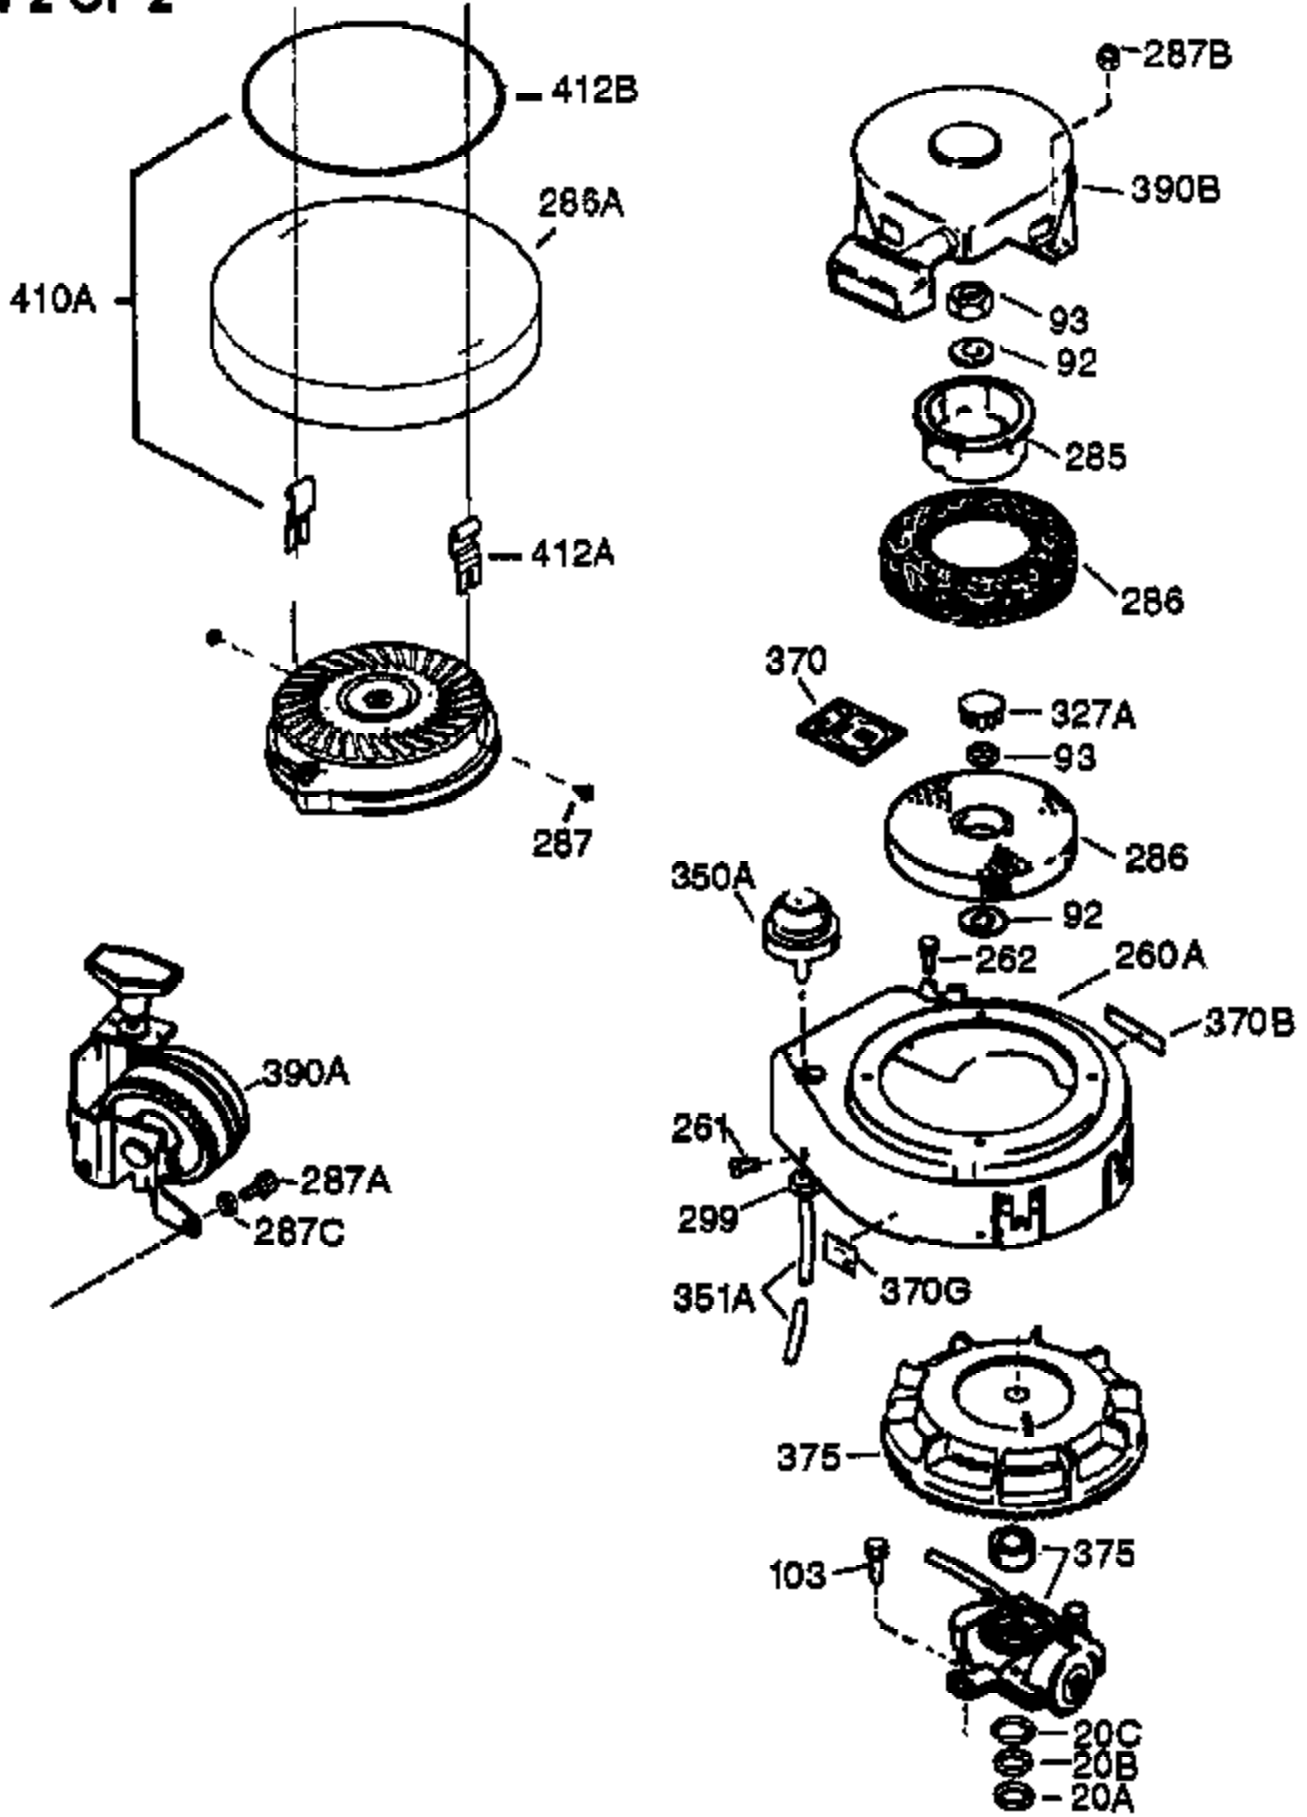

VIEW 2 OF 2

Ref #	Part Number	Qty	Description
92	650815	1	Belleville Washer
93	650390	1	Flywheel Nut
103	651007	2	Screw, T-15, 10-24 x 15/16"
251	650390	1	Jam Nut, 7/16-20
261	650958	3	Screw, 1/4-20 x 7/16"
285	590551A	1	Starter Cup
287	650926	4	Screw, 8-32 x 21/64"
370K	36695	1	Starter Decal