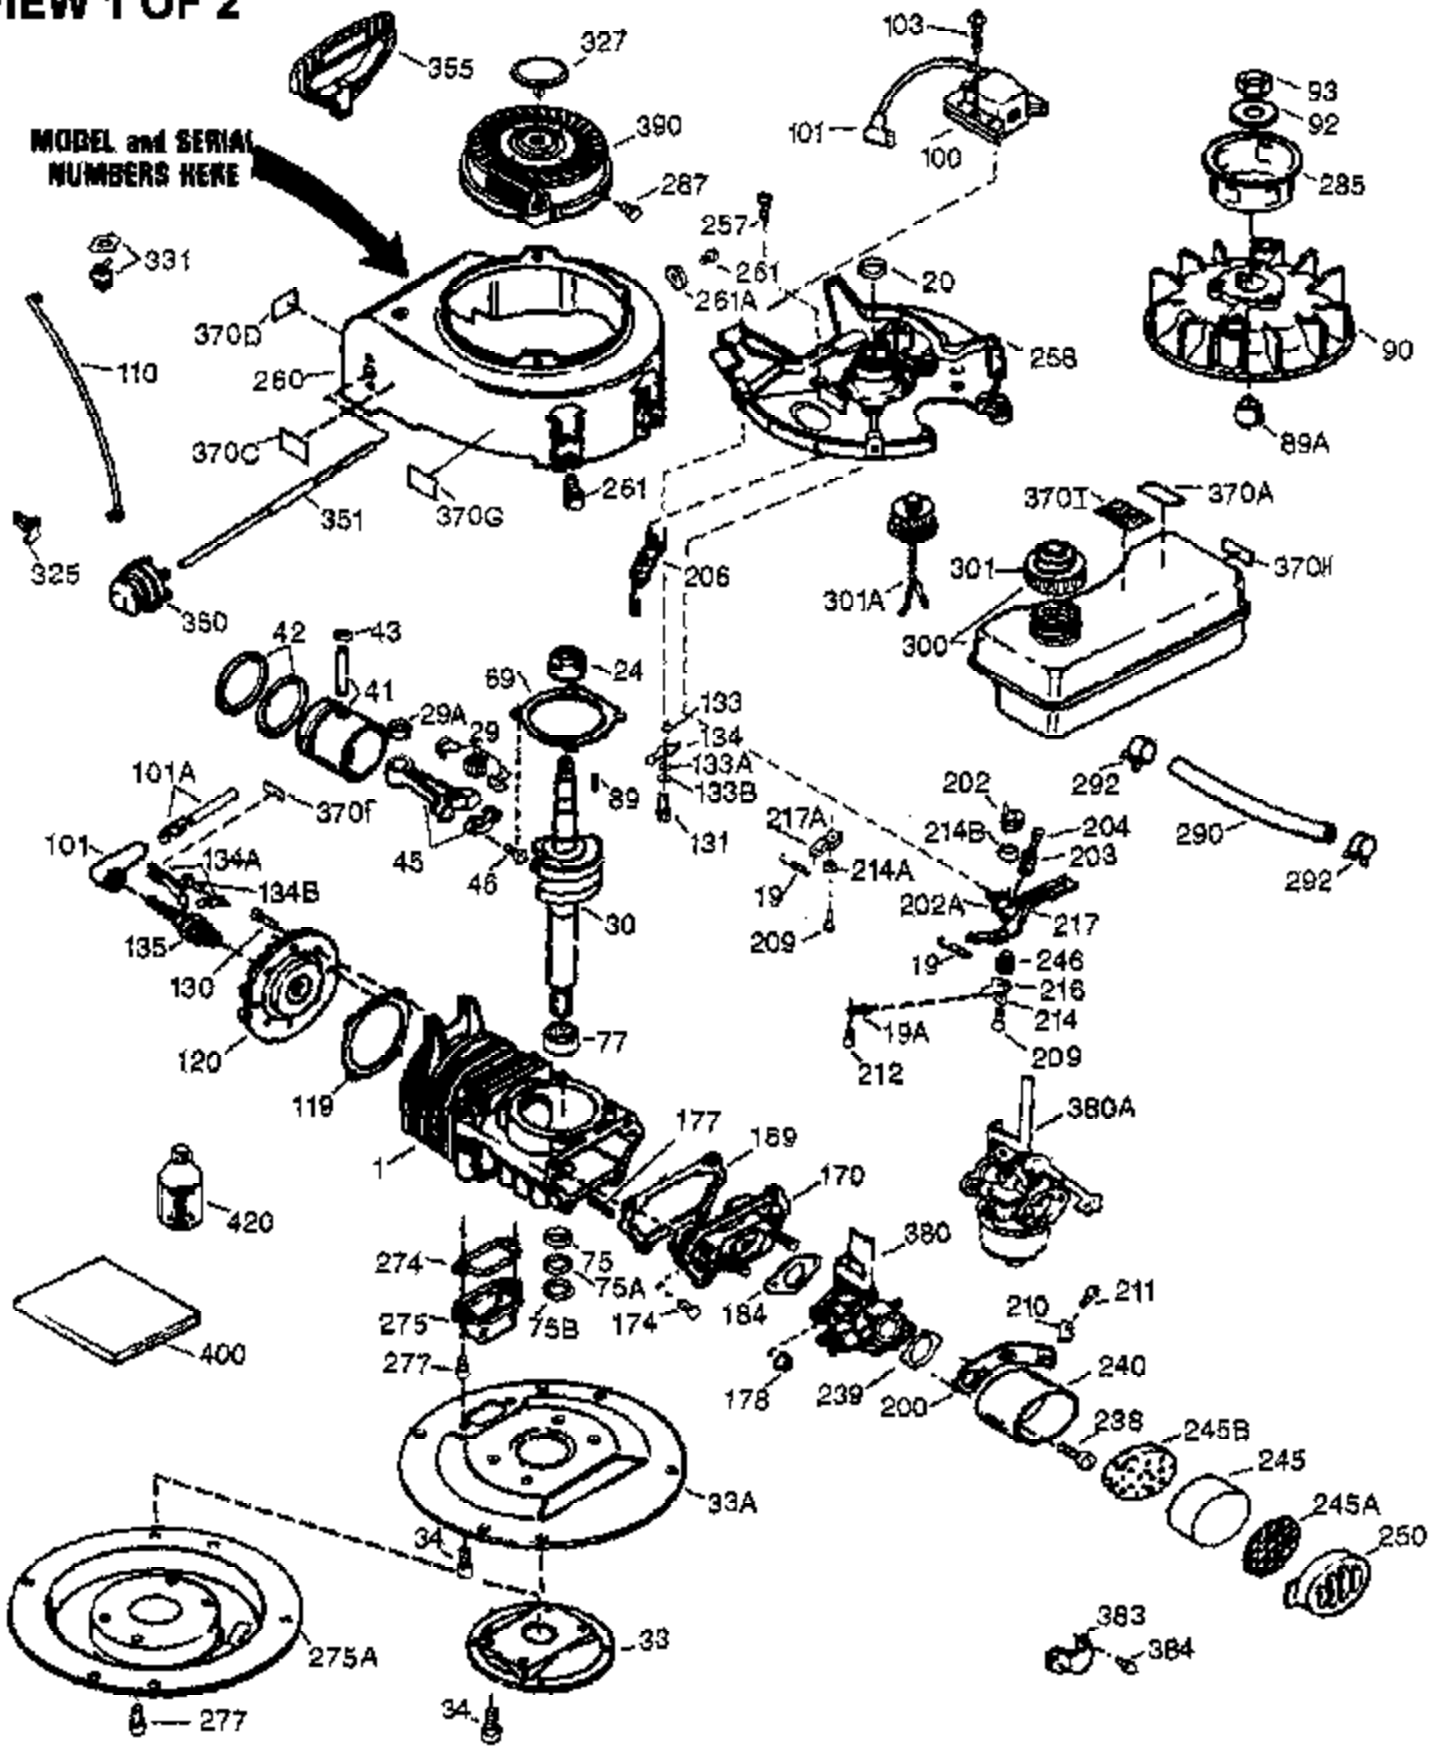

ILLUSTRATION SHOWS TYPICAL PARTS ONLY. ORDER BY PART NUMBER. PARTS NOT LISTED ARE SUPPLIED BY OEM.

VIEW 1 OF 2

MODEL and SERIAL
NUMBERS HERE

Ref #	Part Number	Qty	Description
	1 0	1	Cylinder (Order S/B if replacement is needed)
	19 490286	1	Extension Spring
	20 510319	1	Oil Seal
	24 530110	1	Ball Bearing
	29A 530104A	1	Cartridge Bearing
	29 530150	1	Needle Bearing & Liner Set (37 Needle s)
	30 290634	1	Crankshaft
	33 330171A	1	Adapter Plate
	34 650797	4	Screw, 5/16-18 x 1/2"
	41 310283A	1	Piston & Pin Ass'y.
	42 310289	2	Ring Set
	43 310167	2	Piston Pin Retaining Ring
	45 310235B	1	Connecting Rod Ass'y. (Incl. 29, 29A & 46)
	46 650633	2	Connecting Rod Bolt
	69 510292A	1	* Cylinder Cover Gasket
	75 28427	1	Oil Seal
	77 530143A	1	Cartridge Bearing
	89A 611032	1	Adapter Sleeve
	90 611112	1	Flywheel
	92 650815	1	Belleville Washer
	93 650390	1	Flywheel Nut
	100 34443C	1	Solid State Ignition
	101 610118	1	Spark Plug Cover
	103 651007	2	Screw, T-15, 10-24 x 15/16"
	110 611138	1	Ground Wire
	119 510274A	1	* Cylinder Head Gasket
	120 250240B	1	Cylinder Head
	130 650477	6	Screw, T-30, 1/4-20 x 3/4"
	135 33636	1	Resistor Spark Plug (RJ17LM)
	169 510323A	1	* Cover Plate Gasket
	170 470153B	1	Reed & Cover Plate (Incl. 178)
	174 650579	4	Screw, T-25, 10-24 x 1/2"
	178 29752	2	Nut & Lock Washer, 1/4-28
	184 510110A	1	* Carburetor Gasket
	202 570637	1	Spring
	203 31342	1	Compression Spring
	204 650549	1	Screw, 5-40 x 7/16"
	209 650544	1	Screw, T-25, 10-24 x 7/8"
	214A 570422	1	Washer
	214 650583	1	Washer
	216 570415	1	R.P.M. Adjusting Lever
	217 570691A	1	Control Lever (Incl. 203 & 204)
	239 510206A	1	Air Cleaner Gasket
	240 450232	1	Air Cleaner Body
	245A 450205	1	Air Cleaner Filter
	245 450215	1	Air Cleaner Filter
	245B 29962	1	Screen
	246 570412	1	Bushing
	250 450216	1	Air Cleaner Cover
	251 650390	1	Jam Nut, 7/16-20
	257 650911	4	Screw, T-30, 1/4-20 x 5/8"
	258 350448	1	Blower Housing Base (Incl. 20)
	260 350449	1	Blower Housing
	261 650958	3	Screw, 1/4-20 x 7/16"
	274 510257A	1	* Exhaust Gasket
	275 390276A	1	Muffler
	277 650958	2	Screw, 1/4-20 x 7/16"
	285 590551A	1	Starter Cup