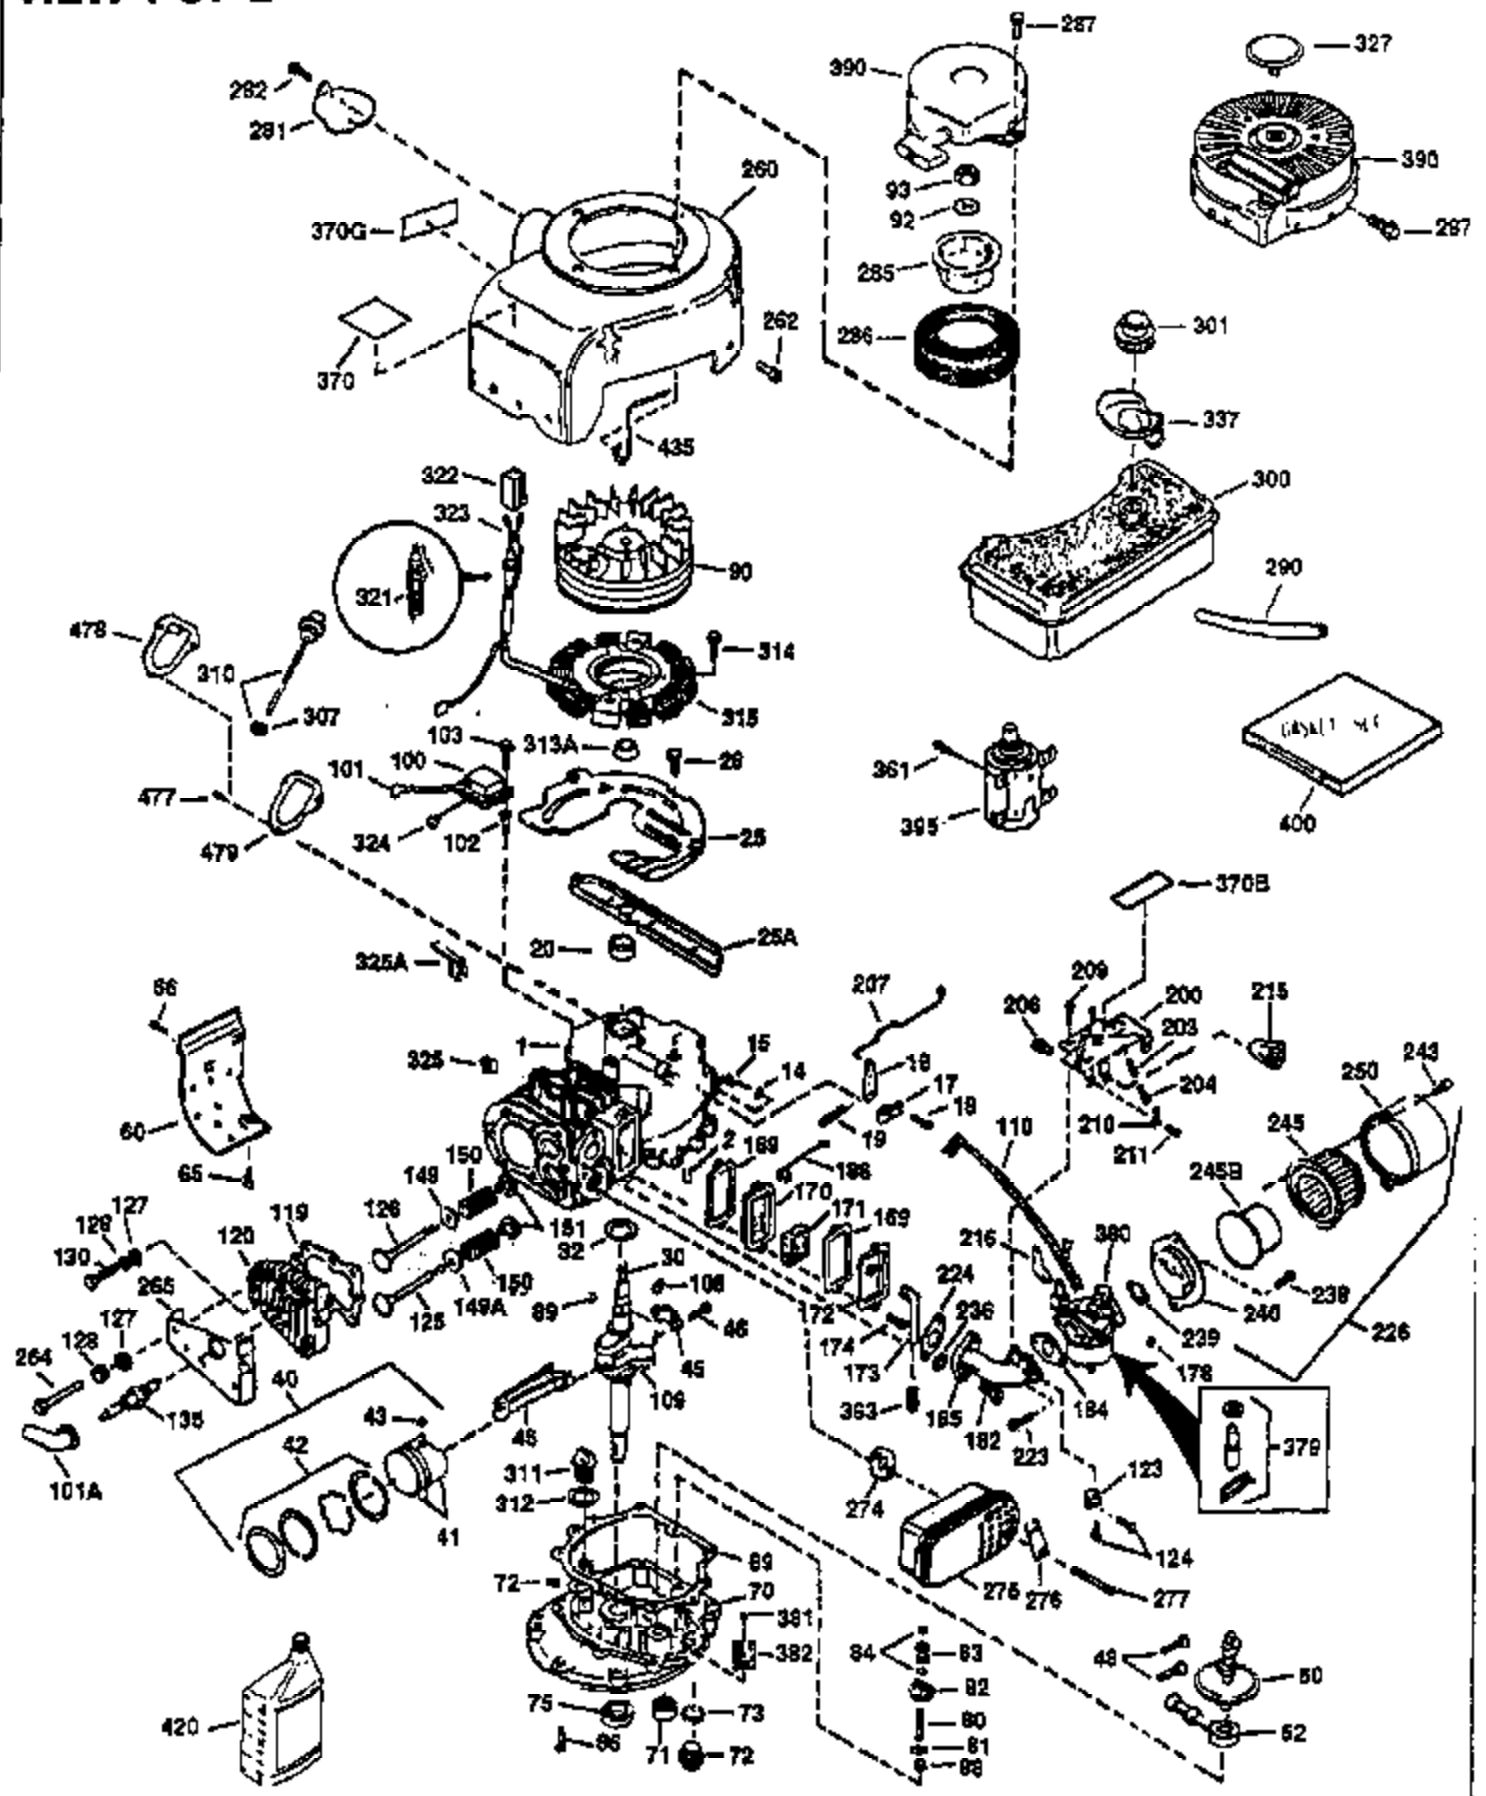

# VIEW 1 OF 2

Ref #	Part Number	Qty	Description
1	34913A	1	Cylinder (Incl. 2 & 20)
2	27652	1	Dowel Pin
14	28277	1	Washer
15	30669	1	Governor Rod (Incl. 14)
16	31357	1	Governor Lever
17	31335	1	Governor Lever Clamp
18	650548	1	Screw, 8-32 x 5/16"
19	31361	1	Extension Spring
20	32630	1	Oil Seal
25	29536	1	Blower Housing Baffle
26	650561	2	Screw, 1/4-20 x 5/8"
30	36417	1	Crankshaft
40	34531	1	Piston, Pin & Ring Set (Std.)
40	34532	1	Piston, Pin & Ring Set (.010" OS)
40	34533	1	Piston, Pin & Ring Set (.020" OS)
41	33312B	1	Piston & Pin Ass'y. (Std.) (Incl. 43)
41	33313B	1	Piston & Pin Ass'y. (.010" OS) (Incl. 43)
41	33314B	1	Piston & Pin Ass'y. (.020" OS) (Incl. 43)
42	34854	1	Ring Set (Std.)
42	34855	1	Ring Set (.010" OS)
42	34856	1	Ring Set (.020" OS)
43	27888	2	Piston Pin Retaining Ring
45	31380C	1	Connecting Rod Ass'y. (Incl. 46)
46	650662C	2	Connecting Rod Bolt
48	34034	2	Valve Lifter
50	33157	1	Camshaft (MCR)
52	31356	1	Oil Pump Ass'y.
60	30622A	1	Blower Housing Extension
65	650128	1	Screw, 10-24 x 1/2"
66	30063	1	Screw, Torx T-30, 1/4-20 x 1/2"
69	30684	1	* Mounting Flange Gasket
70	31471D	1	Mounting Flange (Incl. 72,75,80 & 81)
72	27642	1	Oil Drain Plug
75	27897	1	Oil Seal
80	30668	1	Governor Shaft
81	30590A	2	Washer
82	30591	1	Governor Gear Ass'y. (Incl. 81)
83	30588A	1	Governor Spool
84	29193	2	Retaining Ring
86	650488	7	Screw, 1/4-20 x 1-1/4"
88	31707A	1	Spacer (Incl. 81)
89	32589	1	Flywheel Key
90	611084	1	Flywheel
92	650815	1	Belleville Washer
93	8116	1	Flywheel Nut
100	34443A	1	Solid State Ignition
101	610118	1	Spark Plug Cover
102	650872	2	Solid State Mounting Stud
103	651007	2	Screw, Torx T-15, 10-24 x 15/16"
110	36230	1	Ground Wire
119	36445	1	* Cylinder Head Gasket
120	36446	1	Cylinder Head
125	27878A	1	Exhaust Valve (Std.) (Incl. 151)
125	27880A	1	Exhaust Valve (1/32" OS) (Incl. 151)
126	32783	1	Intake Valve (Std.) (Incl. 151)
126	32784	1	Intake Valve (1/32" OS) (Incl. 151)
127	650691	8	Washer
128	650690	8	Belleville Washer