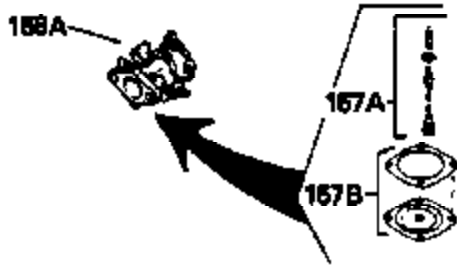

ILLUSTRATION SHOWS TYPICAL PARTS ONLY. ORDER BY PART NUMBER. PARTS NOT LISTED ARE SUPPLIED BY OEM.