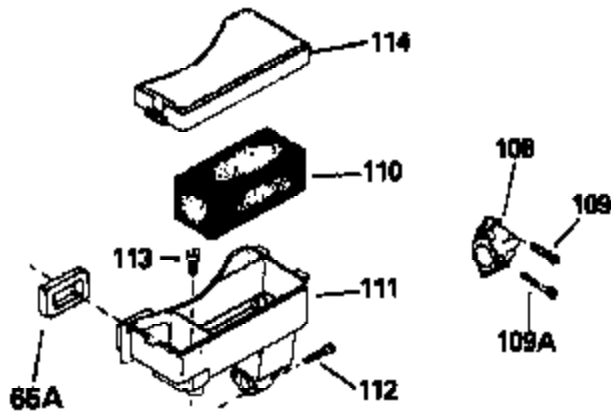

ILLUSTRATION SHOWS TYPICAL PARTS ONLY. ORDER BY PART NUMBER. PARTS NOT LISTED ARE SUPPLIED BY OEM.