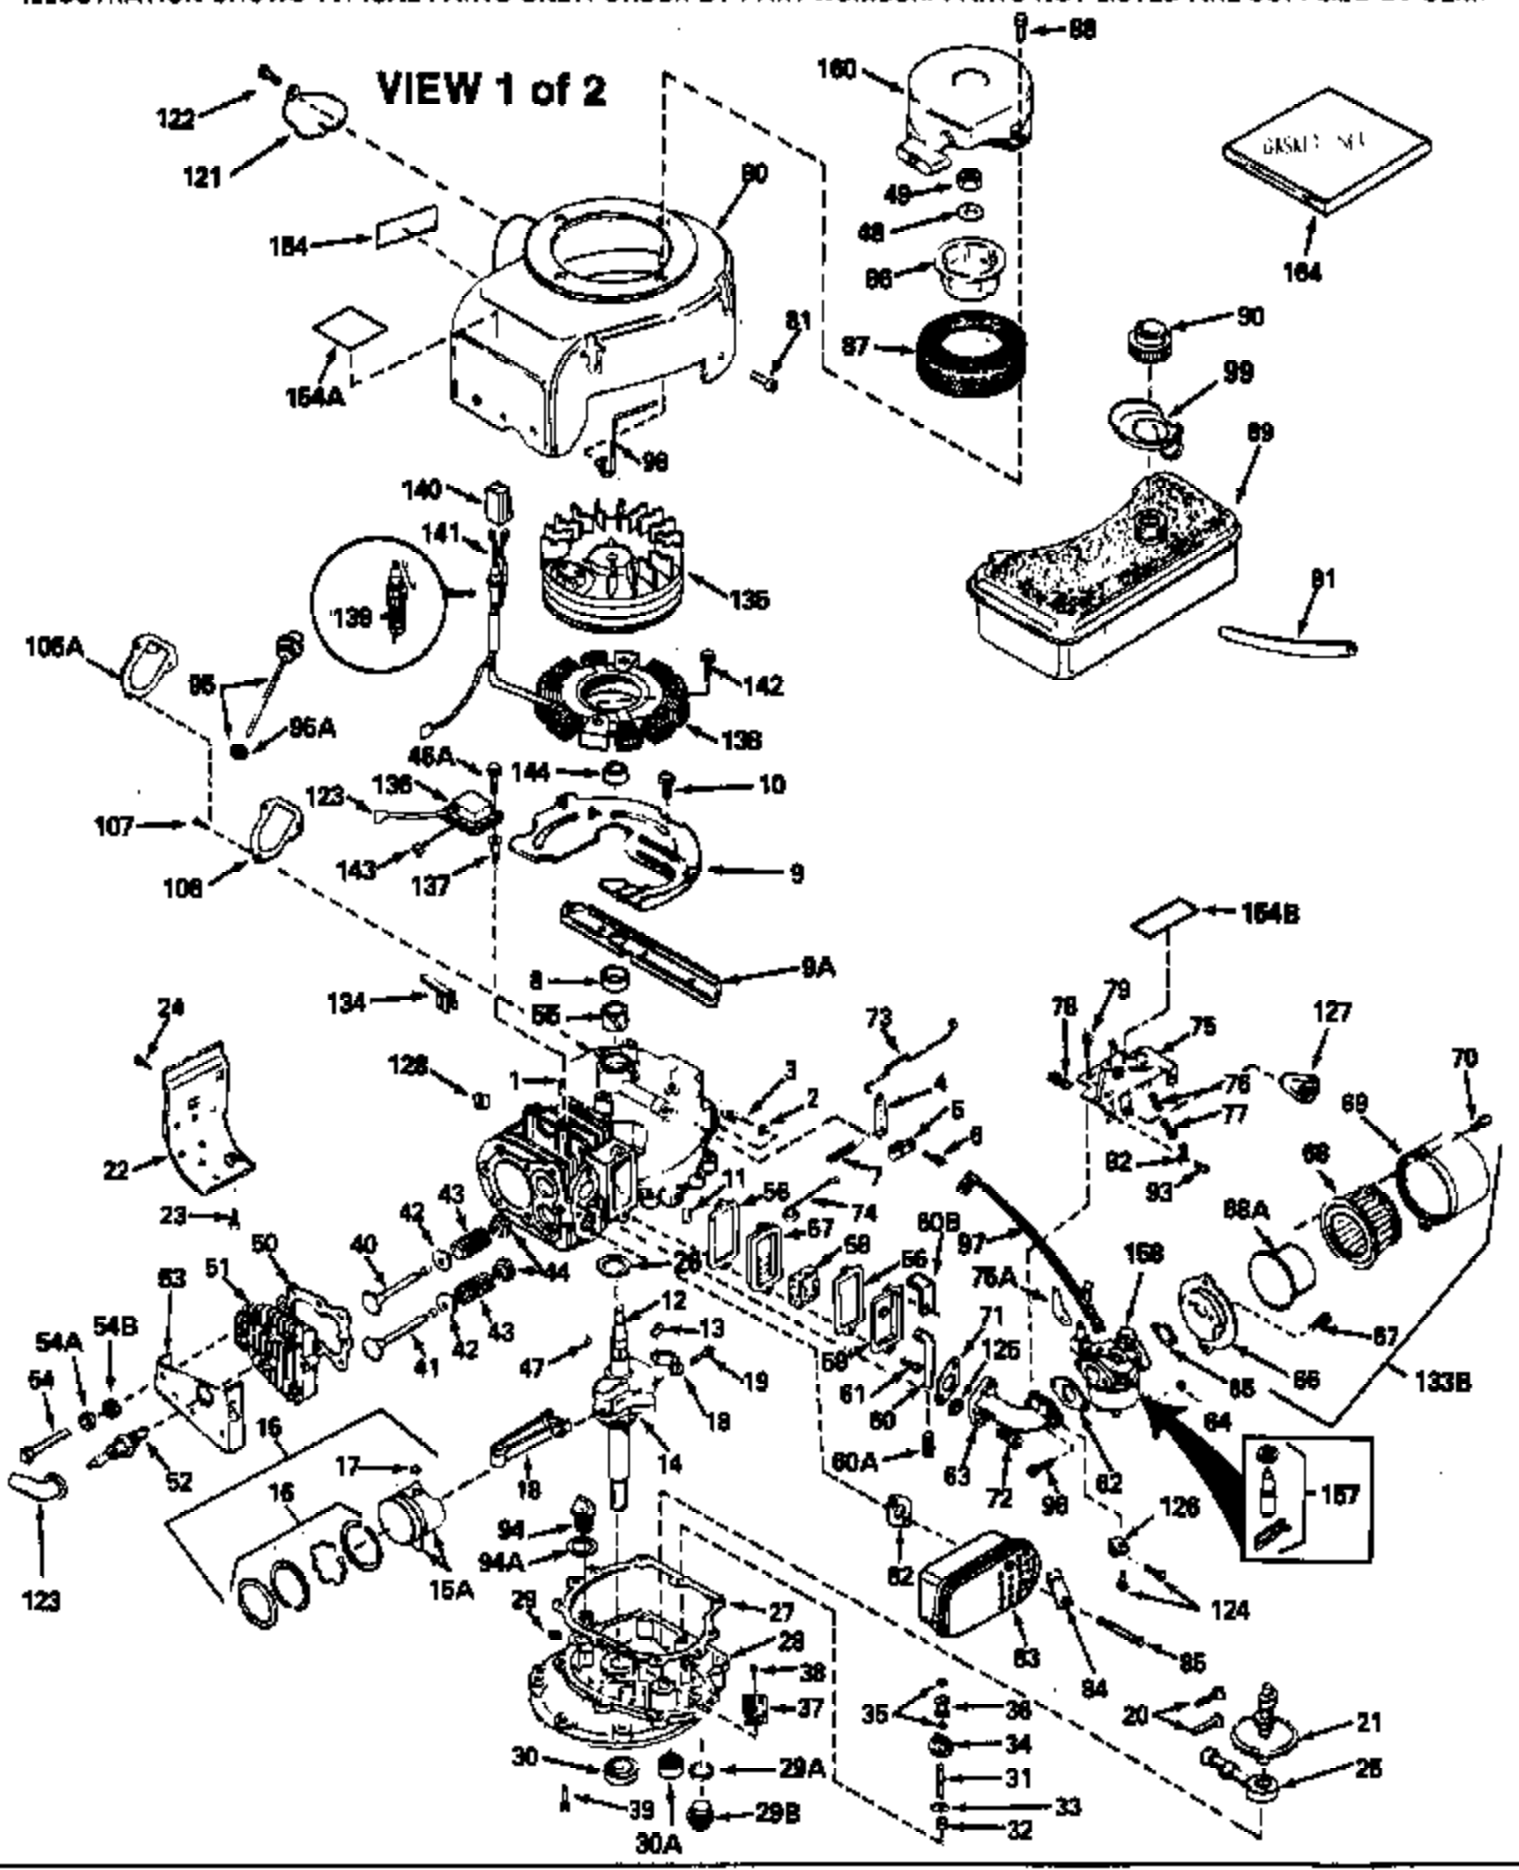

ILLUSTRATION SHOWS TYPICAL PARTS ONLY. ORDER BY PART NUMBER. PARTS NOT LISTED ARE SUPPLIED BY OEM.

Ref #	Part Number	Qty	Description
1	34913A		Cylinder (Incl. 8, 11, 94 & 94A) (2-5/8")
2	28277		Washer, Flat
3	30669		Rod, Governor
4	31357		Lever, Governor
5	31335		Clamp, Governor lever
6	650548		Screw, 8-32 x 5/16"
7	31361		Spring, Governor
8	32630		Seal, Oil
9	29536		Baffle, Blower housing (Use as required)
9	35256A		Blo.Hsg.Baffle (W/E.S.knock-out)(As required)
10	650561		Screw, 1/4-20 x 5/8"
11	27652		Pin, Dowel
12	35245		Crankshaft (Incl. 13 & 14)
13	29783		Pin, Crankshaft gear
14	27884		Gear, Crankshaft
15A	33312B		Piston & Pin Ass'y. (Incl.17)(2-5/8") (Std.)
15A	33313B		Piston & Pin Ass'y. (Incl. 17) (.010" OS)
15A	33314B		Piston & Pin Ass'y. (Incl. 17) (.020" OS)
15	34531		Piston, Pin & Ring Set (2-5/8") (Std.)
15	34532		Piston, Pin & Ring Set (.010" OS)
15	34533		Piston, Pin & Ring Set (.020" OS)
16	34854		Ring Set (2-5/8") (Std.)
16	34855		Ring Set (.010" OS)
16	34856		Ring Set (.020" OS)
17	27888		Ring, Piston pin retaining
18	31295C		Rod Assy., Connecting (Incl. 19)
19	650662C		Bolt, Connecting rod (Incl. 2 pieces)
20	34034		Lifter, Valve
21	32114		Camshaft (MCR)
22	30622A		Extension, Blower housing
23	650128		Screw, 10-24 x 1/2"
24	30688		Screw, 1/4-20 x 1/2"
25	31356		Pump Assy., Oil
27	30684		* Gasket, Cylinder cover
28	31471C		Flange Ass'y. (Incl. 29,30,31,33,182 & 183)
29	27642		Plug, Pipe (sq.hd, 1/4-28)
30	27897		Seal, Oil
31	30668		Shaft, Mech. Governor
32	31707A		Governor Spacer Assy. (Incl. 33)
33	30590A		Washer, Flat (2 required)
34	30591		Gear Assy., Governor
35	29193		Ring, Retaining
36	30588A		Spool, Governor
37	31355		Screen, Oil filter (Use as required)
38	29117		Screw, 8-32 x 5/16" (Use as required)
39	650488		Screw, 1/4-20 x 1-1/4"
40	32783		Intake Valve (Std.) (Incl. 44)
40	32784		Intake Valve (1/32" OS) (Incl. 44)
41	27878A		Exhaust Valve (Std.) (Incl. 44)
41	27880A		Exhaust Valve (1/32" OS) (Incl. 44)
42	27882		Cap, Upper valve spring
43	27881		Spring, Valve
44	32581		Cap, Lower valve spring
46A	650814		Screw, 10-24 x 1"
47	32589		Key, Flywheel
48	650815		Washer, Belleville
49	8116		Nut, Washer, 1/2-20
50	28938B		* Gasket, Head