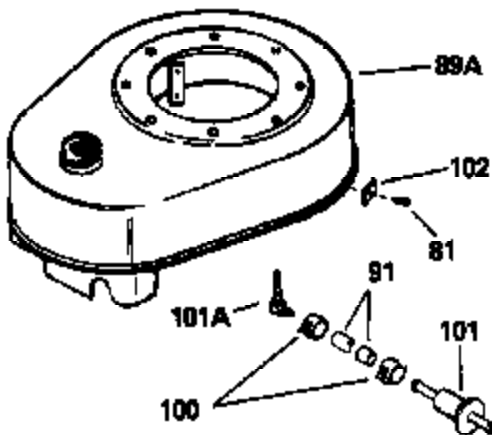

ILLUSTRATION SHOWS TYPICAL PARTS ONLY. ORDER BY PART NUMBER. PARTS NOT LISTED ARE SUPPLIED BY OEM.

OPTIONAL 110 - 120 VOLT
STARTER MOTOR KIT

VIEW 2 of 2

STD. POINT

Ref #	Part Number	Qty	Description
54A	26073		Washer, Flat (Use as required)
54A	650690		Washer, Belleville (Use as required)
81	29747B		Screw, 5/16-24 x 21/32"
83C	391026		Muffler (Incl. 115, 116 & 117) (This spark arrestor muffler can be used on any model)
83A	391028		Muffler
85	30196		Screw, 5/16-18 x 3/4" (Use as required)
85	650696		Screw, 5/16-18 x 2-3/4" (Use as required)
85	650697A		Screw, 5/16-18 x 2-1/2" (Use as required)
91	29774		Fuel Line (8-1/4") (Use as required)
91	30962		Fuel Line (32") (Use as required)
100	26460		Clamp, Fuel line (Use as required)
103B	34248		Tube, Oil fill
104	34247		Bushing, Fill tube
105	650562		Screw, 10-32 x 1/2"
115	33323		Screen, Muffler (Use as required)
116	33700		Cover & tube, Muffler (Use as required)
117	650578		Screw, 8-18 x 3/8" (Use as required)
118	28545		Grommet, Plastic
119	650643		Screw, 8-18 x 3/8"
120	33356		Terminal, Ground
133A	31288		Muffler Adapter Kit (Incl. 82 & 85)(As req.)
133	730130		Muffler Adap. Kit (Incl. 82 & 85)(As req.)
162	33329D		Starter Motor Kit (110-120 volt) (Refer to service number stamped on end cap of motor, or on decal, for identification. For breakdown see Division 5, Section D, Page 16.)
163	611042		Flywheel (Ring gear flywheel required on engines using 110-120 volt starter motor kits listed above) (Use on Std. point ignitions)
163	611085		Flywheel (Ring gear flywheel required on engines using 110-120 volt starter motor kits listed above) (Use on solid state ignitions)