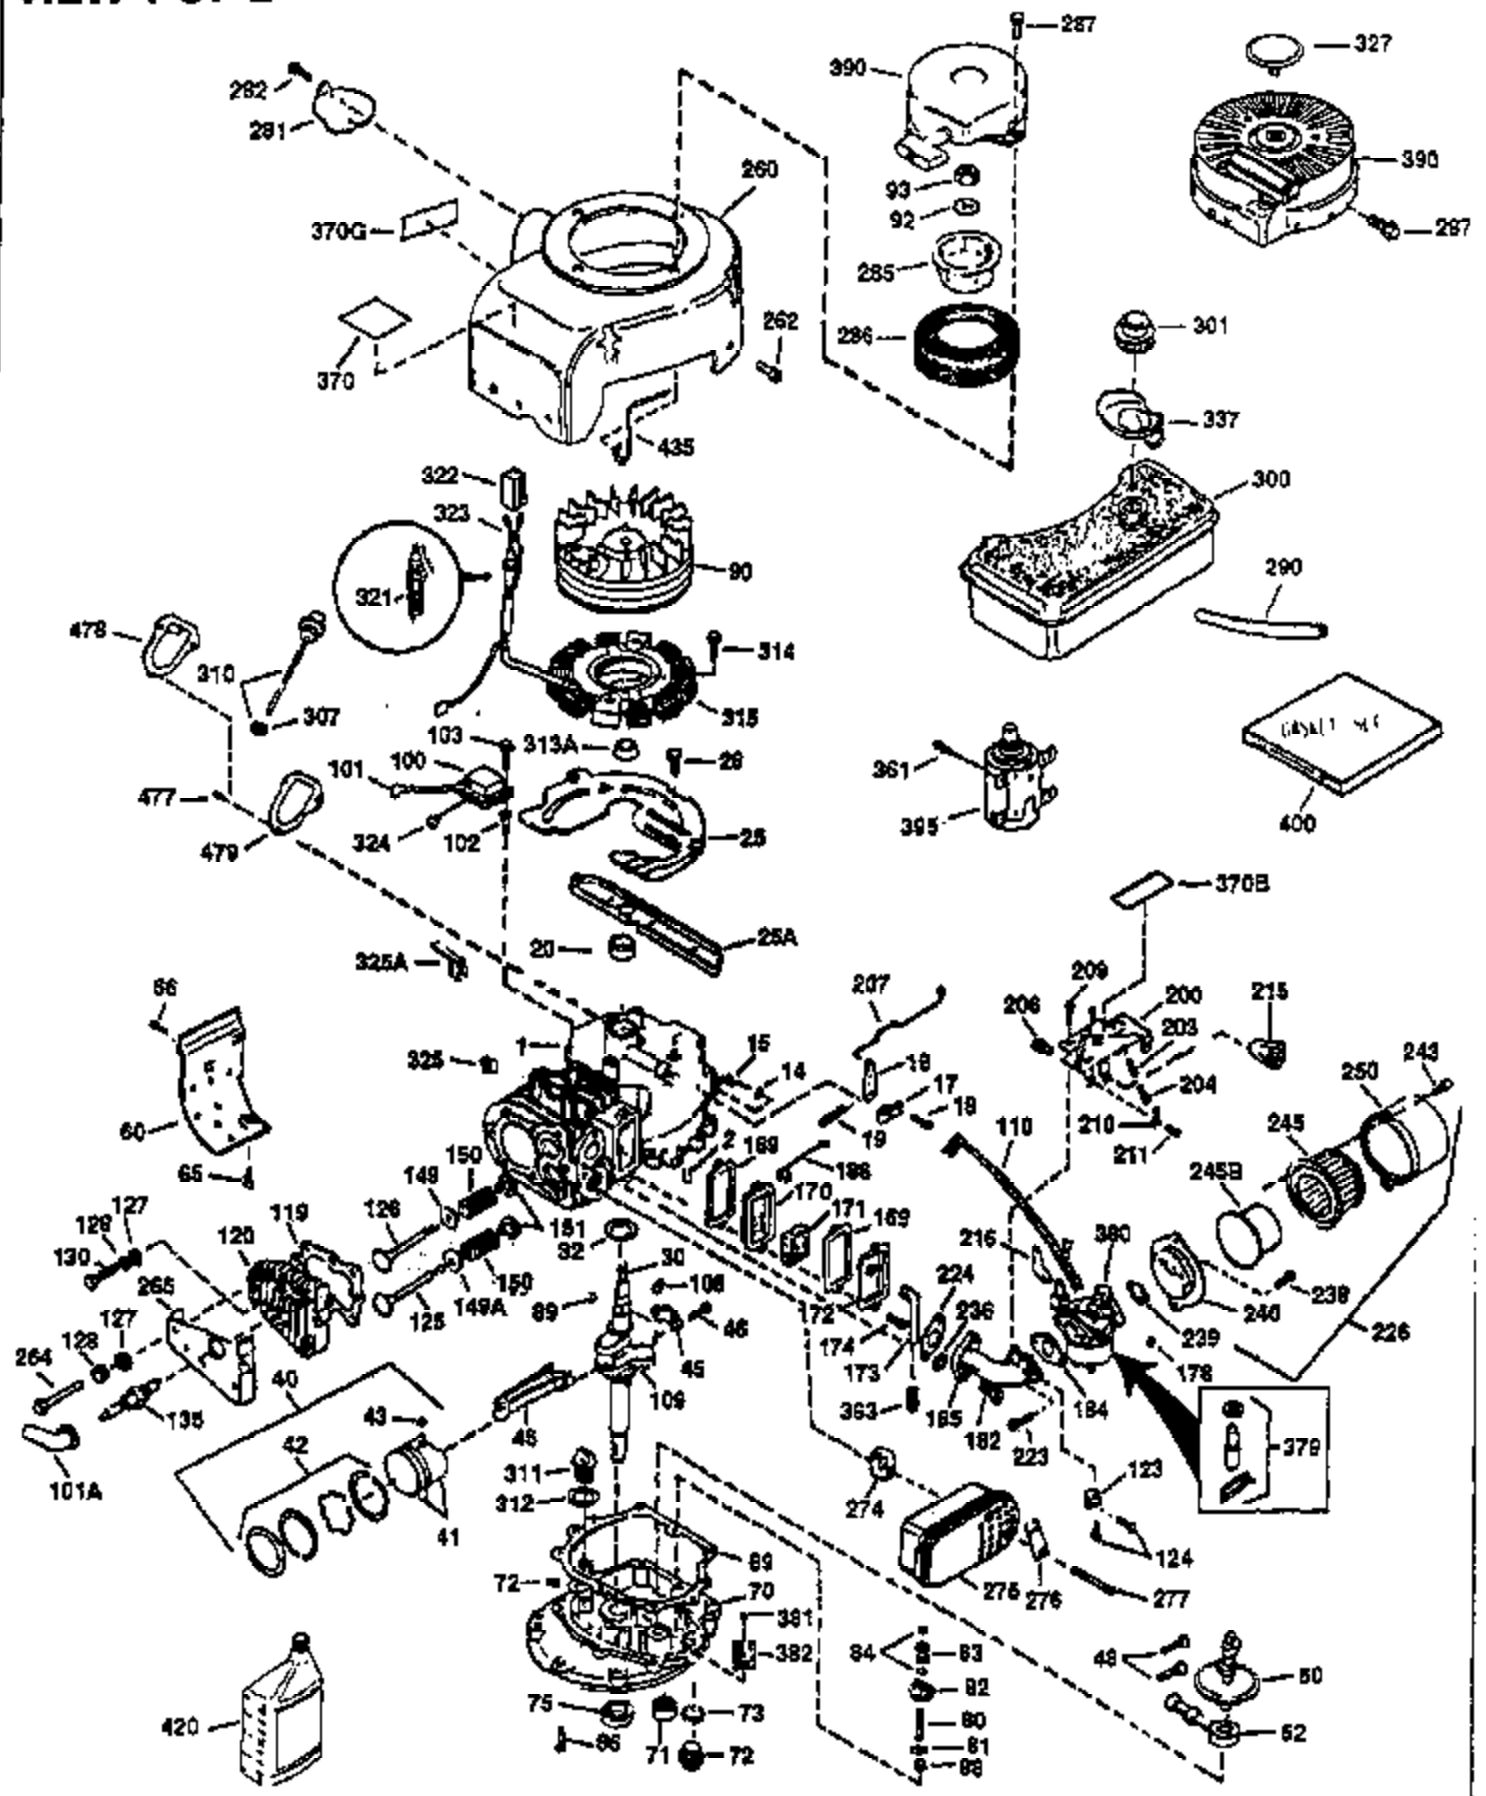

ILLUSTRATION SHOWS TYPICAL PARTS ONLY. ORDER BY PART NUMBER. PARTS NOT LISTED ARE SUPPLIED BY OEM.

VIEW 1 OF 2

Ref #	Part Number	Qty	Description
1	34913A	1	Cylinder (Incl. 2 & 20)
2	27652	2	Dowel Pin
14	28277	1	Washer
15	30669	1	Governor Rod (Incl. 14)
16	31357	1	Governor Lever
17	31335	1	Governor Lever Clamp
18	650548	1	Screw, 8-32 x 5/16"
19	31361	1	Extension Spring
20	32630	1	Oil Seal
25	29536	1	Blower Housing Baffle
26	650561	2	Screw, 1/4-20 x 5/8"
30	35265	1	Crankshaft
40	34531	1	Piston, Pin & Ring Set (Std.)
40	34532	1	Piston, Pin & Ring Set (.010" OS)
40	34533	1	Piston, Pin & Ring Set (.020" OS)
41	33312B	1	Piston & Pin Ass'y. (Std.) (Incl. 43)
41	33313B	1	Piston & Pin Ass'y. (.010" OS) (Incl. 43)
41	33314B	1	Piston & Pin Ass'y. (.020" OS) (Incl. 43)
42	34854	1	Ring Set (Std.)
42	34855	1	Ring Set (.010" OS)
42	34856	1	Ring Set (.020" OS)
43	27888	2	Piston Pin Retaining Ring
45	31380C	1	Connecting Rod Ass'y. (Incl. 46)
46	650662C	2	Connecting Rod Bolt
48	34034	2	Valve Lifter
50	32114	1	Camshaft (MCR)
52	31356	1	Oil Pump Ass'y.
60	30622A	1	Blower Housing Extension
64	30063	1	Screw, Torx T-30, 1/4-20 x 1/2"
65	650128	1	Screw, 10-24 x 1/2"
69	30684	1	* Mounting Flange Gasket
70	31471D	1	Mounting Flange (Incl. 72,75,80 & 81)
72	27642	1	Oil Drain Plug
75	27897	1	Oil Seal
80	30668	1	Governor Shaft
81	30590A	2	Washer
82	30591	1	Governor Gear Ass'y. (Incl. 81)
83	30588A	1	Governor Spool
84	29193	2	Retaining Ring
86	650488	7	Screw, 1/4-20 x 1-1/4"
88	31707A	1	Spacer (Incl. 81)
89	32589	1	Flywheel Key
90	611084	1	Flywheel
92	650815	1	Belleville Washer
93	8116	1	Flywheel Nut
100	34443A	1	Solid State Ignition
101	610118	1	Spark Plug Cover
102	650872	2	Solid State Mounting Stud
103	650814	2	Screw, Torx T-15, 10-24 x 1"
110	35234	1	Ground Wire
119	28938C	1	* Cylinder Head Gasket
120	30938A	1	Cylinder Head
125	27878A	1	Exhaust Valve (Std.) (Incl. 151)
125	27880A	1	Exhaust Valve (1/32" OS) (Incl. 151)
126	32783	1	Intake Valve (Std.) (Incl. 151)
126	32784	1	Intake Valve (1/32" OS) (Incl. 151)
127	650691	8	Washer
128	650690	8	Belleville Washer