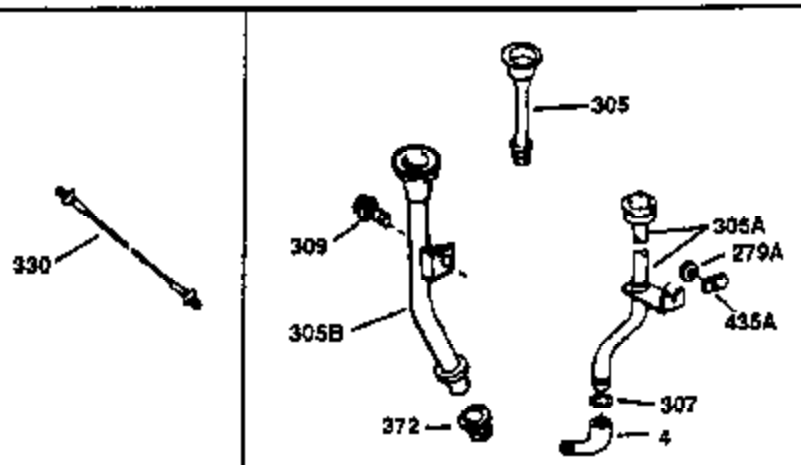

ILLUSTRATION SHOWS TYPICAL PARTS ONLY. ORDER BY PART NUMBER. PARTS NOT LISTED ARE SUPPLIED BY OEM.

VIEW 2 OF 2