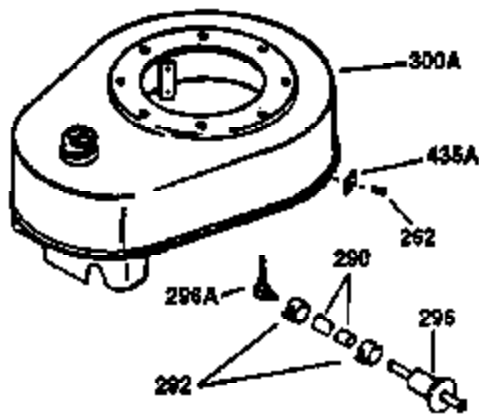

---

Ref #	Part Number	Qty	Description
435	33549	1	Hold Down Clamp

---

ILLUSTRATION SHOWS TYPICAL PARTS ONLY. ORDER BY PART NUMBER. PARTS NOT LISTED ARE SUPPLIED BY OEM.

**VIEW 2 OF 2**

OPTIONAL 110 - 120 VOLT  
STARTER MOTOR KIT