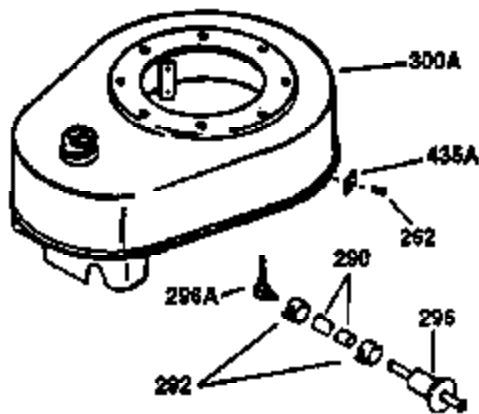

ILLUSTRATION SHOWS TYPICAL PARTS ONLY. ORDER BY PART NUMBER. PARTS NOT LISTED ARE SUPPLIED BY OEM.

VIEW 2 OF 2

OPTIONAL 110 - 120 VOLT
 STARTER MOTOR KIT

STD. POINT

Ref #	Part Number	Qty	Description
64	30063	1	Screw, Torx T-30, 1/4-20 x 1/2"
103	650814	2	Screw, Torx T-15, 10-24 x 1"
238	28820	2	Screw, 10-32 x 1/2"
240	31691	1	Air Cleaner Body
245	30727	1	Air Cleaner Filter
250	31715	1	Air Cleaner Cover
262	29747B	2	Screw, Torx T-40, 5/16-24 x 21/32"
274	35865	1	* Exhaust Gasket
275	28269	1	Muffler
277	650696	2	Screw, 5/16-18 x 2-3/4"
290	29774	1	Fuel Line (2.00")
305	35560	1	Oil Fill Tube
307	35499	1	"O" Ring
370A	34686	1	Logo Decal
380	632233	1	Carburetor (Incl. 184)