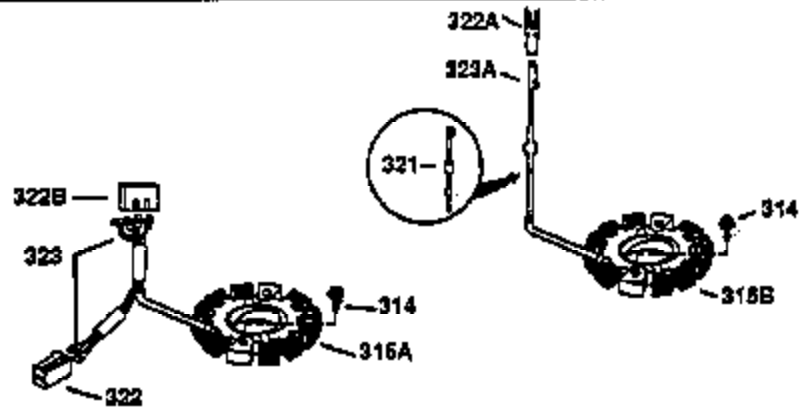

ILLUSTRATION SHOWS TYPICAL PARTS ONLY. ORDER BY PART NUMBER. PARTS NOT LISTED ARE SUPPLIED BY OEM.

VIEW 2 OF 2

OPTIONAL 110 - 120 VOLT
 STARTER MOTOR KIT

STD. POINT

Ref #	Part Number	Qty	Description
64	30063	1	Screw, Torx T-30, 1/4-20 x 1/2"
103	650814	2	Screw, Torx T-15, 10-24 x 1"
238	28820	2	Screw, 10-32 x 1/2"
240	31691	1	Air Cleaner Body
245	30727	1	Air Cleaner Filter
250	31715	1	Air Cleaner Cover
262	29747B	2	Screw, Torx T-40, 5/16-24 x 21/32"
274	35865	1	* Exhaust Gasket
275	28269	1	Muffler
277	650696	2	Screw, 5/16-18 x 2-3/4"
290	29774	1	Fuel Line (2.00")
305	35560	1	Oil Fill Tube
307	35499	1	"O" Ring
370A	34686	1	Logo Decal
380	632233	1	Carburetor (Incl. 184)