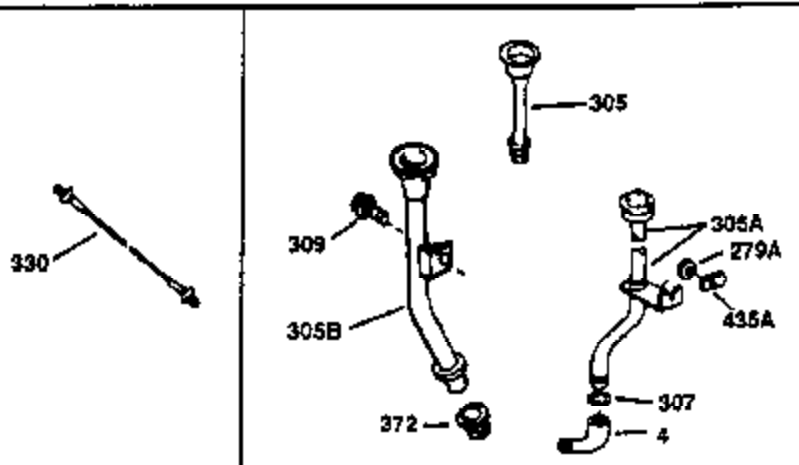

ILLUSTRATION SHOWS TYPICAL PARTS ONLY. ORDER BY PART NUMBER. PARTS NOT LISTED ARE SUPPLIED BY OEM.

VIEW 2 OF 2

OPTIONAL 110 - 120 VOLT
 STARTER MOTOR KIT

STD. POINT

Ref #	Part Number	Qty	Description
64	30063	1	Screw, Torx T-30, 1/4-20 x 1/2"
103	650814	2	Screw, Torx T-15, 10-24 x 1"
238	28820	2	Screw, 10-32 x 1/2"
240	31691	1	Air Cleaner Body
245	30727	1	Air Cleaner Filter
250	31715	1	Air Cleaner Cover
262	29747B	2	Screw, Torx T-40, 5/16-24 x 21/32"
274	35865	1	* Exhaust Gasket
275	28269	1	Muffler
277	650696	2	Screw, 5/16-18 x 2-3/4"
290	29774	1	Fuel Line (2.00")
305	35560	1	Oil Fill Tube
307	35499	1	"O" Ring
370A	34686	1	Logo Decal
380	632233	1	Carburetor (Incl. 184)