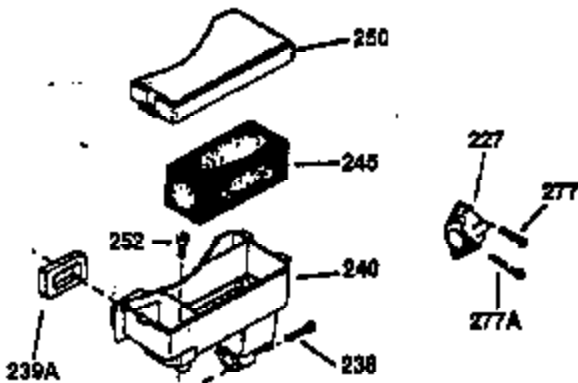

ILLUSTRATION SHOWS TYPICAL PARTS ONLY. ORDER BY PART NUMBER. PARTS NOT LISTED ARE SUPPLIED BY OEM.

VIEW 2 OF 2

OPTIONAL 110 - 120 VOLT
 STARTER MOTOR KIT

STD. POINT

Ref #	Part Number	Qty	Description
64	30063	1	Screw, Torx T-30, 1/4-20 x 1/2"
103	650814	2	Screw, Torx T-15, 10-24 x 1"
238	28820	2	Screw, 10-32 x 1/2"
240	31691	1	Air Cleaner Body
245	30727	1	Air Cleaner Filter
250	31715	1	Air Cleaner Cover
262	29747B	2	Screw, Torx T-40, 5/16-24 x 21/32"
274	35865	1	* Exhaust Gasket
275	28269	1	Muffler
277	650696	2	Screw, 5/16-18 x 2-3/4"
290	29774	1	Fuel Line (2.00")
305	35560	1	Oil Fill Tube
307	35499	1	"O" Ring
370A	34686	1	Logo Decal
380	632233	1	Carburetor (Incl. 184)