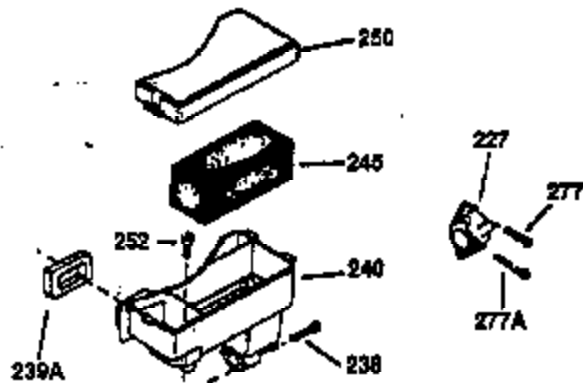

ILLUSTRATION SHOWS TYPICAL PARTS ONLY. ORDER BY PART NUMBER. PARTS NOT LISTED ARE SUPPLIED BY OEM.

VIEW 2 OF 2