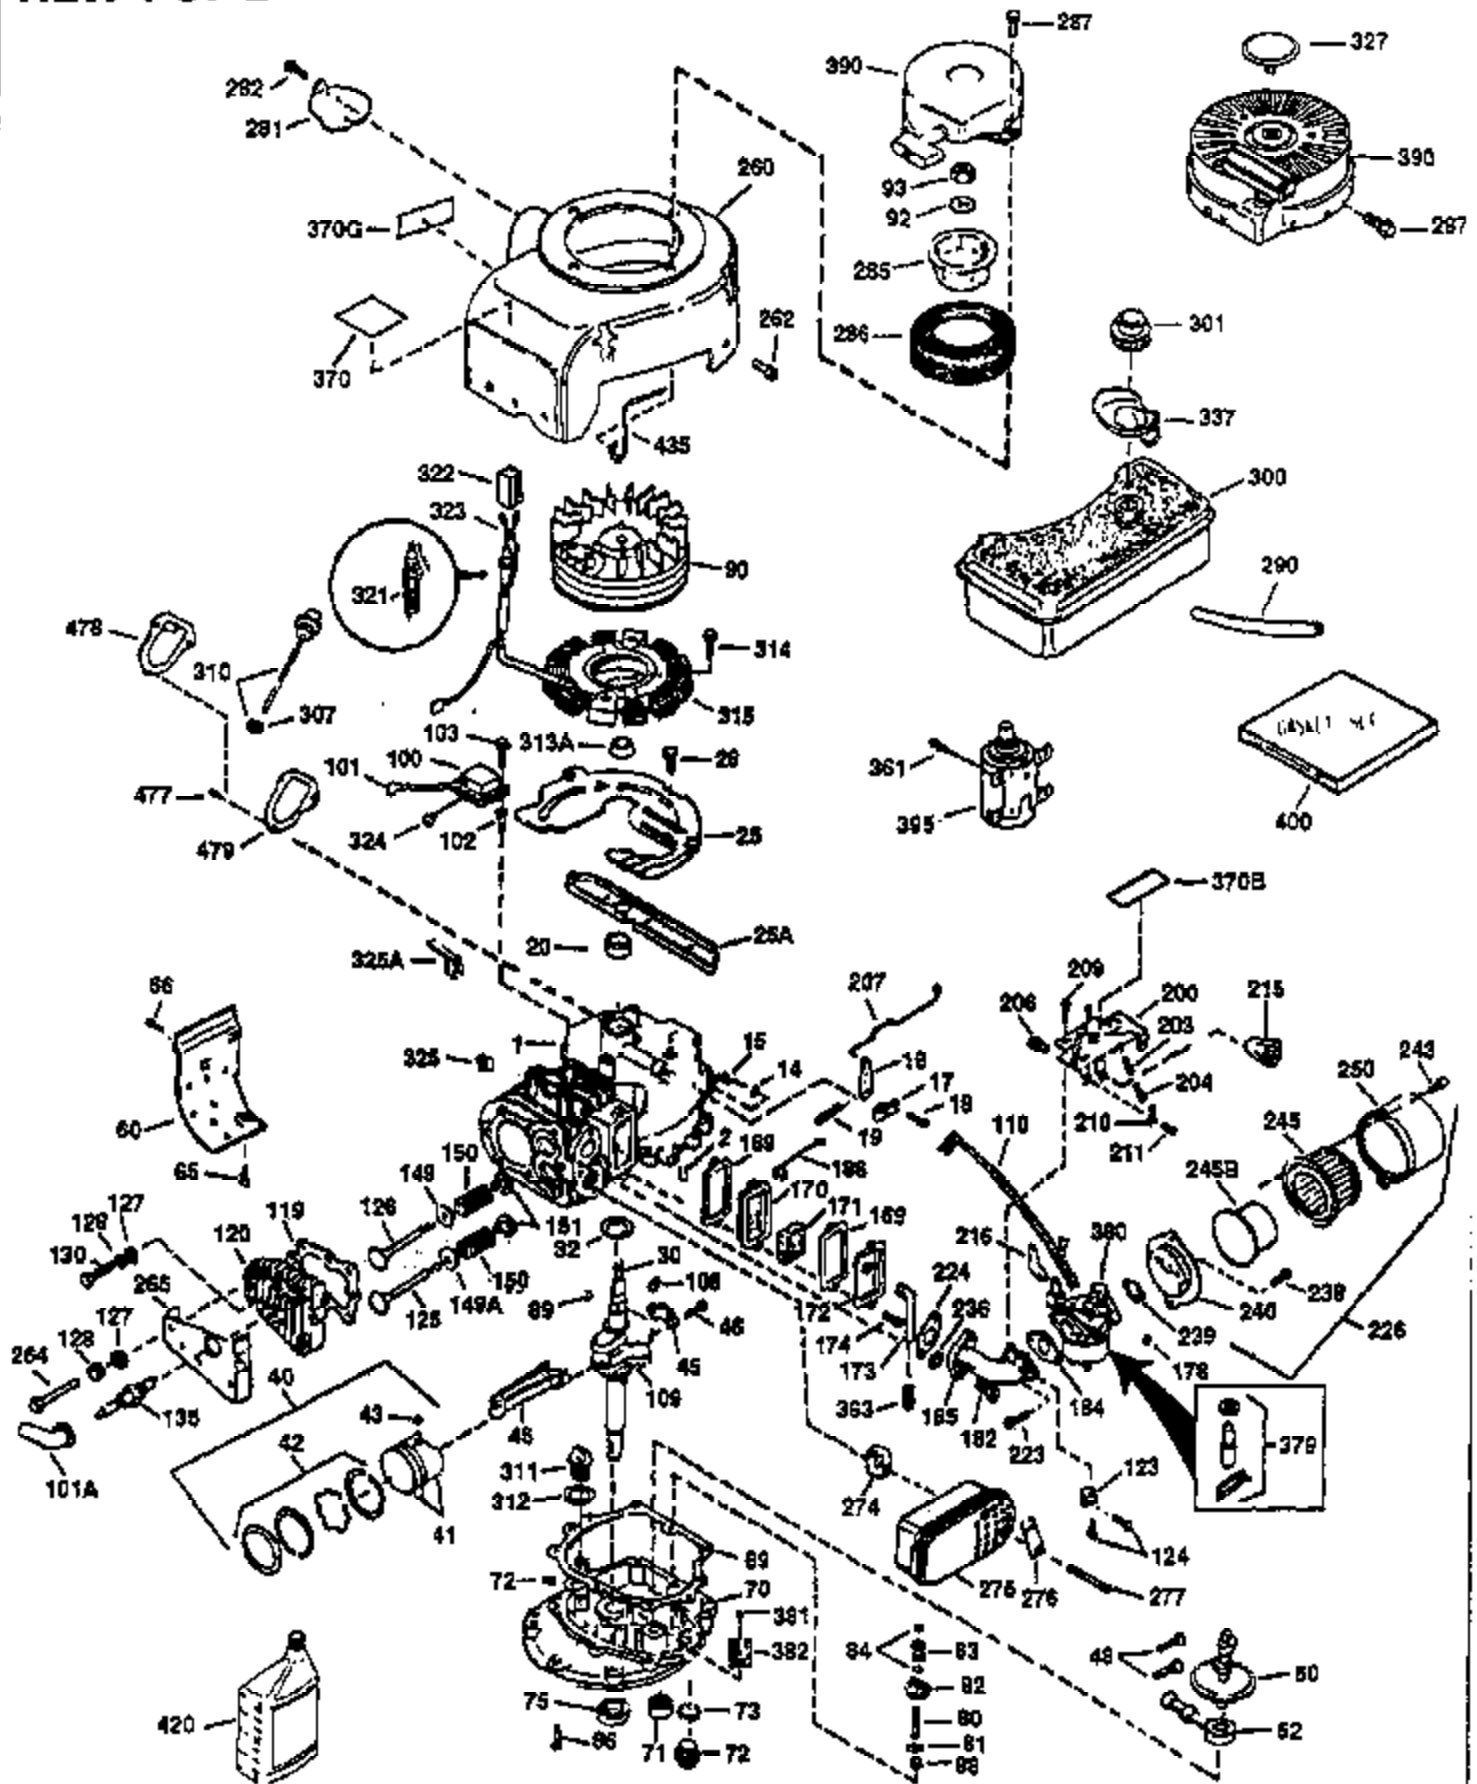

ILLUSTRATION SHOWS TYPICAL PARTS ONLY. ORDER BY PART NUMBER. PARTS NOT LISTED ARE SUPPLIED BY OEM.

VIEW 1 OF 2

Ref #	Part Number	Qty	Description
1	34913A	1	Cylinder (Incl. 2 & 20)
2	27652	2	Dowel Pin
14	28277	1	Washer
15	30669	1	Governor Rod (Incl. 14)
16	31357	1	Governor Lever
17	31335	1	Governor Lever Clamp
18	650548	1	Screw, 8-32 x 5/16"
19	31361	1	Extension Spring
20	32630	1	Oil Seal
25	29536	1	Blower Housing Baffle
26	650561	2	Screw, 1/4-20 x 5/8"
30	35245	1	Crankshaft
40	34531	1	Piston, Pin & Ring Set (Std.)
40	34532	1	Piston, Pin & Ring Set (.010" OS)
40	34533	1	Piston, Pin & Ring Set (.020" OS)
41	33312B	1	Piston & Pin Ass'y. (Std.) (Incl. 43)
41	33313B	1	Piston & Pin Ass'y. (.010" OS) (Incl. 43)
41	33314B	1	Piston & Pin Ass'y. (.020" OS) (Incl. 43)
42	34854	1	Ring Set (Std.)
42	34855	1	Ring Set (.010" OS)
42	34856	1	Ring Set (.020" OS)
43	27888	2	Piston Pin Retaining Ring
45	31295C	1	Connecting Rod Ass'y. (Incl. 46)
46	650662C	2	Connecting Rod Bolt
48	34034	2	Valve Lifter
50	32114	1	Camshaft (MCR)
52	31356	1	Oil Pump Ass'y.
60	30622A	1	Blower Housing Extension
64	30063	1	Screw, Torx T-30, 1/4-20 x 1/2"
65	650128	1	Screw, 10-24 x 1/2"
69	30684	1	* Mounting Flange Gasket
70	31471D	1	Mounting Flange (Incl. 72,75,80 & 81)
72	27642	1	Oil Drain Plug
75	27897	1	Oil Seal
80	30668	1	Governor Shaft
81	30590A	2	Washer
82	30591	1	Governor Gear Ass'y. (Incl. 81)
83	30588A	1	Governor Spool
84	29193	2	Retaining Ring
86	650488	7	Screw, 1/4-20 x 1-1/4"
88	31707A	1	Spacer (Incl. 81)
89	32589	1	Flywheel Key
90	611084	1	Flywheel
92	650815	1	Belleville Washer
93	8116	1	Flywheel Nut
100	34443A	1	Solid State Ignition
101	610118	1	Spark Plug Cover
102	650872	2	Solid State Mounting Stud
103	650814	2	Screw, Torx T-15, 10-24 x 1"
110	35234	1	Ground Wire
119	28938C	1	* Cylinder Head Gasket
120	30938A	1	Cylinder Head
125	27878A	1	Exhaust Valve (Std.) (Incl. 151)
125	27880A	1	Exhaust Valve (1/32" OS) (Incl. 151)
126	32783	1	Intake Valve (Std.) (Incl. 151)
126	32784	1	Intake Valve (1/32" OS) (Incl. 151)
127	650691	3	Washer
128	650690	3	Belleville Washer