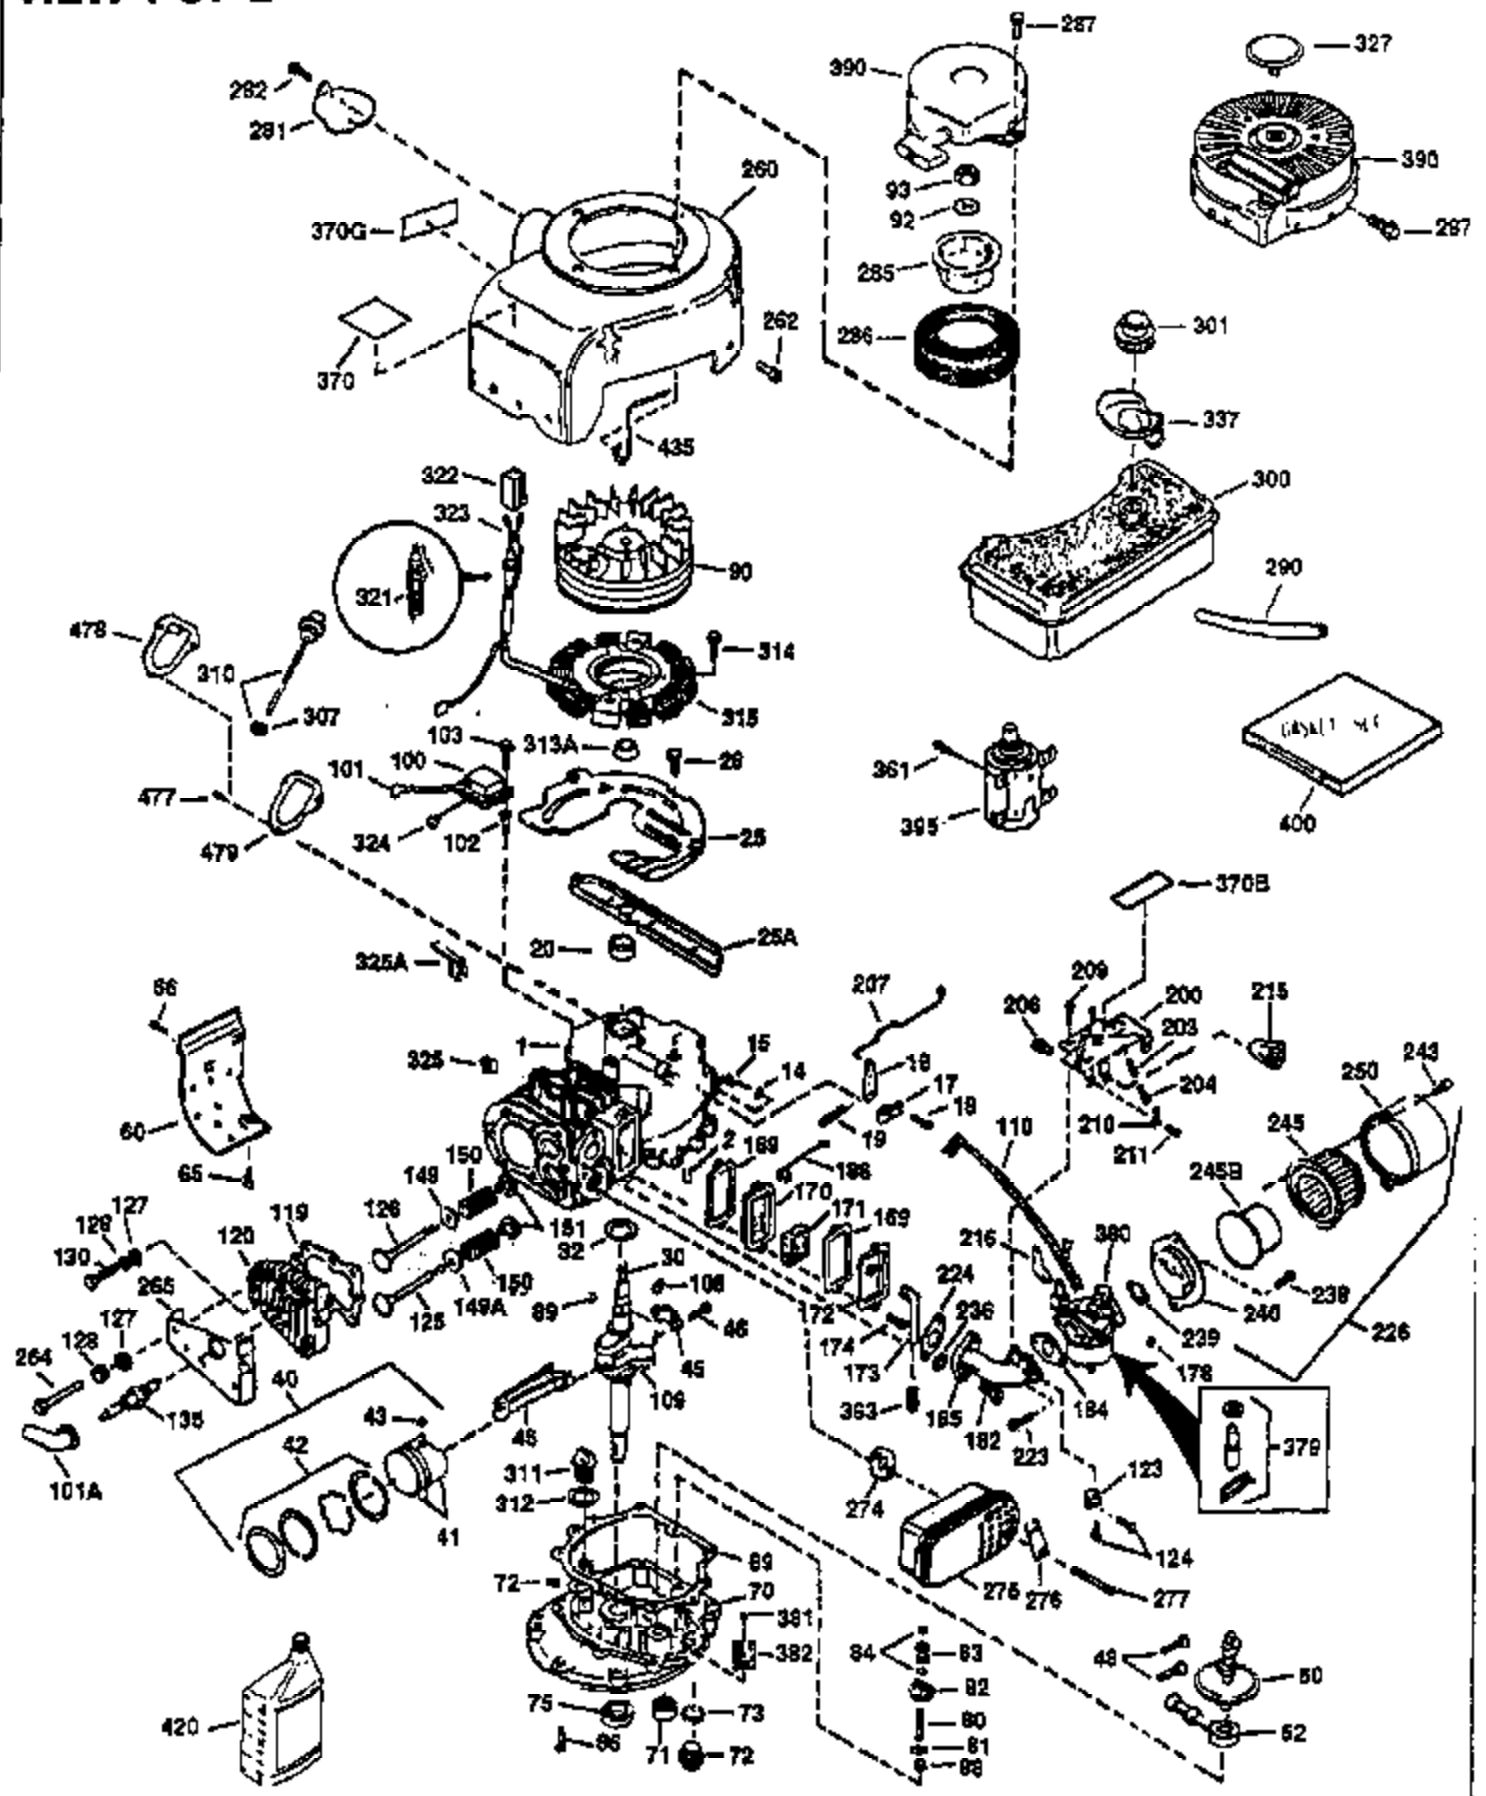

# VIEW 1 OF 2

Ref #	Part Number	Qty	Description
1	34913A	1	Cylinder (Incl. 2 & 20)
2	27652	2	Dowel Pin
14	28277	1	Washer
15	30669	1	Governor Rod (Incl. 14)
16	31357	1	Governor Lever
17	31335	1	Governor Lever Clamp
18	650548	1	Screw, 8-32 x 5/16"
19	31361	1	Extension Spring
20	32630	1	Oil Seal
25	29536	1	Blower Housing Baffle
26	650561	2	Screw, 1/4-20 x 5/8"
30	35265	1	Crankshaft
40	34531	1	Piston, Pin & Ring Set (Std.)
40	34532	1	Piston, Pin & Ring Set (.010" OS)
40	34533	1	Piston, Pin & Ring Set (.020" OS)
41	33312B	1	Piston & Pin Ass'y. (Std.) (Incl. 43)
41	33313B	1	Piston & Pin Ass'y. (.010" OS) (Incl. 43)
41	33314B	1	Piston & Pin Ass'y. (.020" OS) (Incl. 43)
42	34854	1	Ring Set (Std.)
42	34855	1	Ring Set (.010" OS)
42	34856	1	Ring Set (.020" OS)
43	27888	2	Piston Pin Retaining Ring
45	31380C	1	Connecting Rod Ass'y. (Incl. 46)
46	650662C	2	Connecting Rod Bolt
48	34034	2	Valve Lifter
50	32114	1	Camshaft (MCR)
52	31356	1	Oil Pump Ass'y.
60	30622A	1	Blower Housing Extension
64	30063	1	Screw, Torx T-30, 1/4-20 x 1/2"
65	650128	1	Screw, 10-24 x 1/2"
69	30684	1	* Mounting Flange Gasket
70	31471D	1	Mounting Flange (Incl. 72,75,80 & 81)
72	27642	1	Oil Drain Plug
75	27897	1	Oil Seal
80	30668	1	Governor Shaft
81	30590A	2	Washer
82	30591	1	Governor Gear Ass'y. (Incl. 81)
83	30588A	1	Governor Spool
84	29193	2	Retaining Ring
86	650488	7	Screw, 1/4-20 x 1-1/4"
88	31707A	1	Spacer (Incl. 81)
89	32589	1	Flywheel Key
90	611084	1	Flywheel
92	650815	1	Belleville Washer
93	8116	1	Flywheel Nut
100	34443A	1	Solid State Ignition
101	610118	1	Spark Plug Cover
102	650872	2	Solid State Mounting Stud
103	650814	2	Screw, Torx T-15, 10-24 x 1"
110	35234	1	Ground Wire
119	28938C	1	* Cylinder Head Gasket
120	30938A	1	Cylinder Head
125	27878A	1	Exhaust Valve (Std.) (Incl. 151)
125	27880A	1	Exhaust Valve (1/32" OS) (Incl. 151)
126	32783	1	Intake Valve (Std.) (Incl. 151)
126	32784	1	Intake Valve (1/32" OS) (Incl. 151)
127	650691	8	Washer
128	650690	8	Belleville Washer