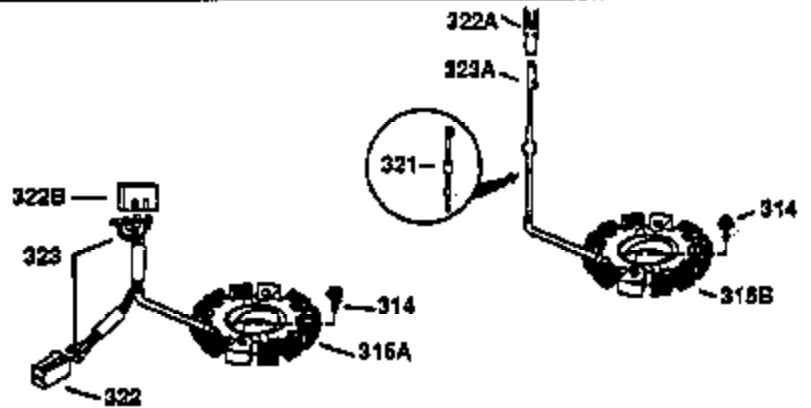

ILLUSTRATION SHOWS TYPICAL PARTS ONLY. ORDER BY PART NUMBER. PARTS NOT LISTED ARE SUPPLIED BY OEM.

VIEW 2 OF 2