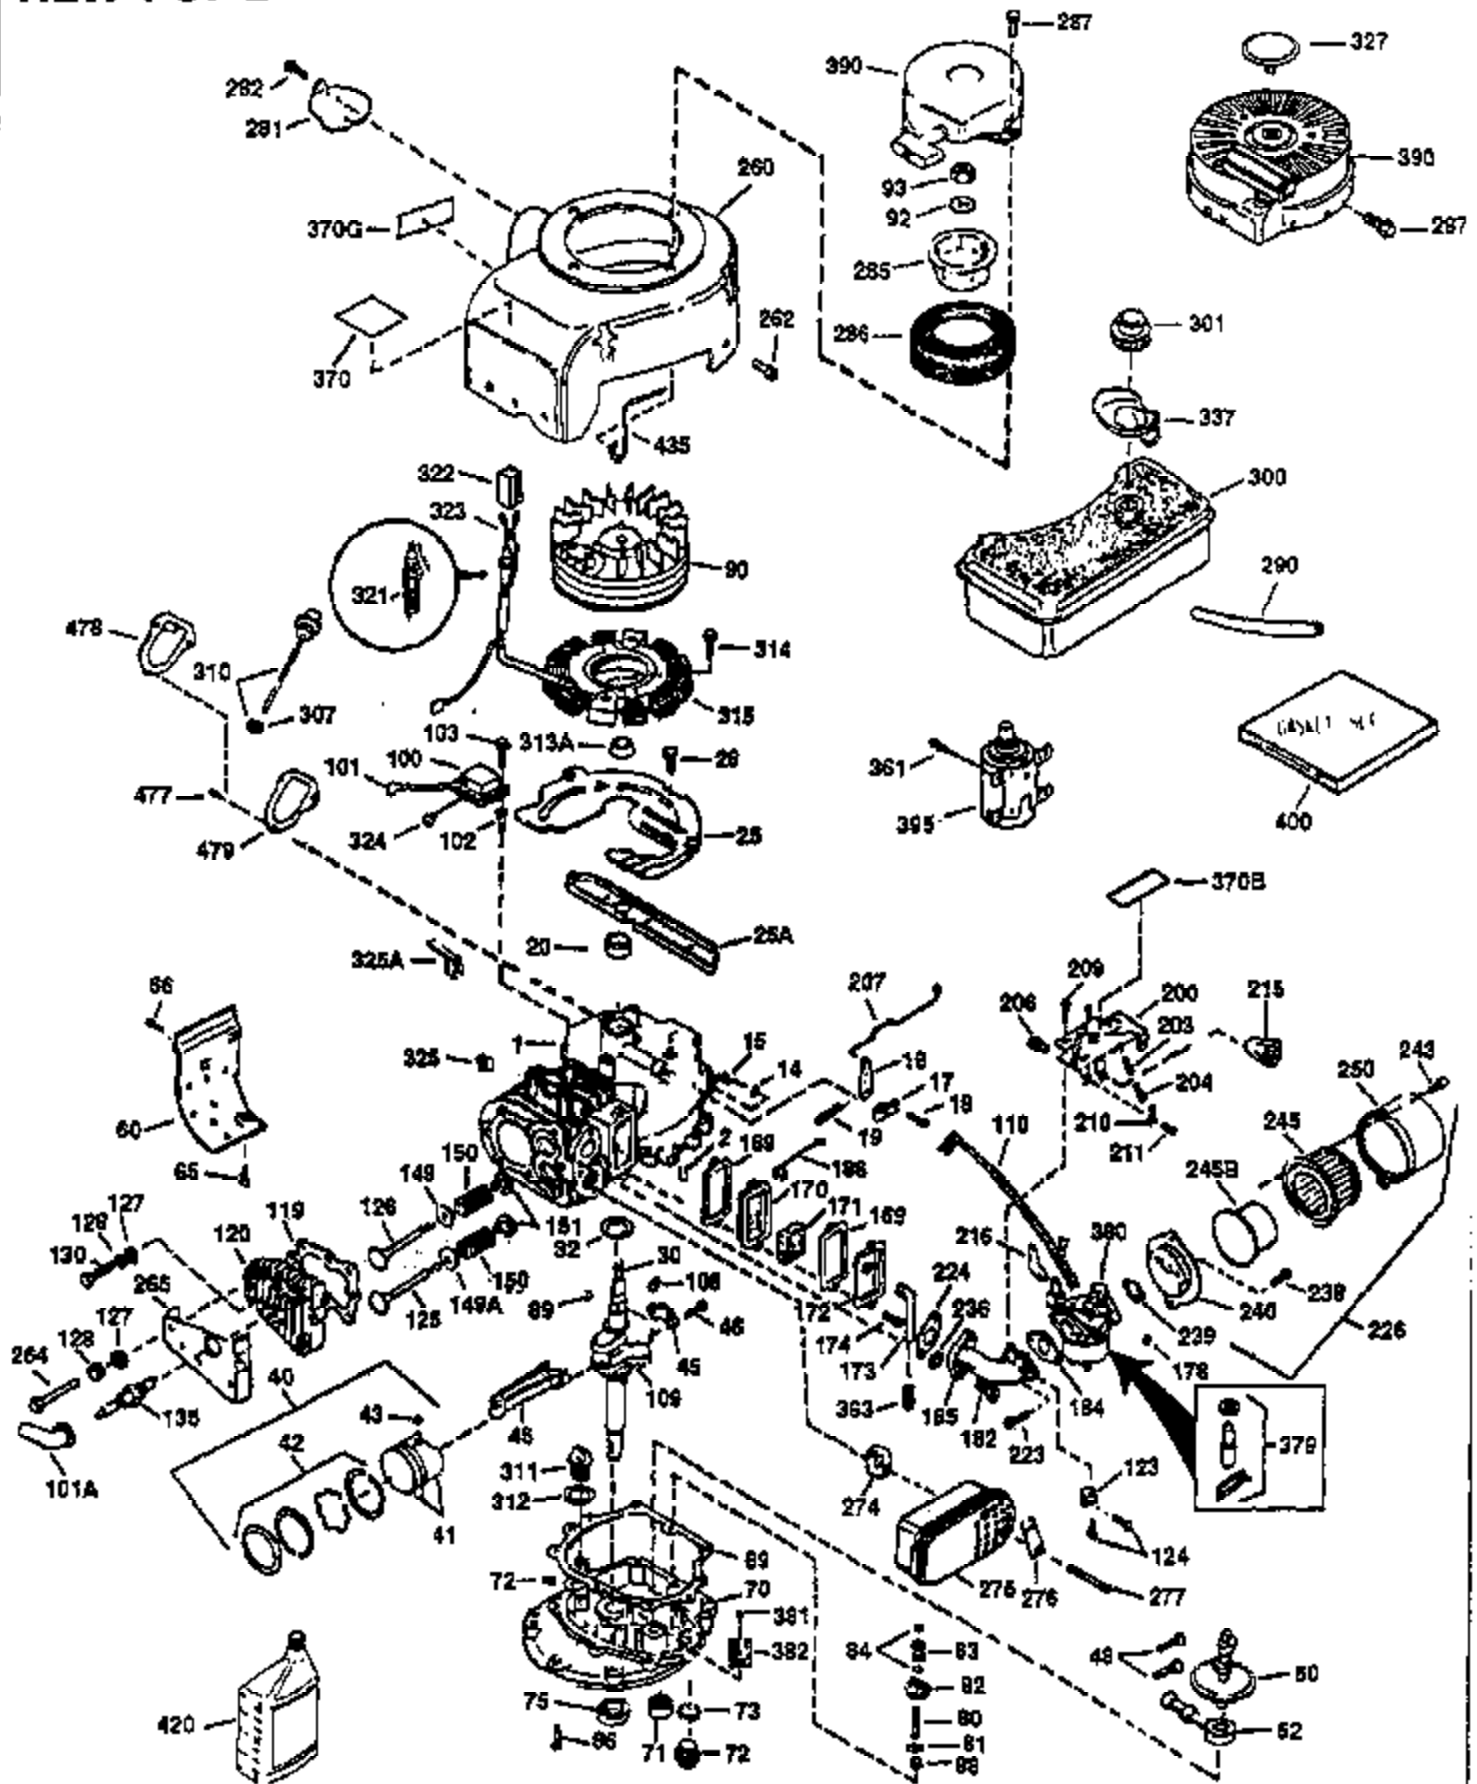

ILLUSTRATION SHOWS TYPICAL PARTS ONLY. ORDER BY PART NUMBER. PARTS NOT LISTED ARE SUPPLIED BY OEM.

VIEW 1 OF 2

Ref #	Part Number	Qty	Description
1	34913A	1	Cylinder (Incl. 2 & 20)
2	27652	2	Dowel Pin
14	28277	1	Washer
15	30669	1	Governor Rod (Incl. 14)
16	31357	1	Governor Lever
17	31335	1	Governor Lever Clamp
18	650548	1	Screw, 8-32 x 5/16"
19	31361	1	Extension Spring
20	32630	1	Oil Seal
25	29536	1	Blower Housing Baffle
26	650561	2	Screw, 1/4-20 x 5/8"
30	35265	1	Crankshaft
40	34531	1	Piston, Pin & Ring Set (Std.)
40	34532	1	Piston, Pin & Ring Set (.010" OS)
40	34533	1	Piston, Pin & Ring Set (.020" OS)
41	33312B	1	Piston & Pin Ass'y. (Std.) (Incl. 43)
41	33313B	1	Piston & Pin Ass'y. (.010" OS) (Incl. 43)
41	33314B	1	Piston & Pin Ass'y. (.020" OS) (Incl. 43)
42	34854	1	Ring Set (Std.)
42	34855	1	Ring Set (.010" OS)
42	34856	1	Ring Set (.020" OS)
43	27888	2	Piston Pin Retaining Ring
45	31380C	1	Connecting Rod Ass'y. (Incl. 46)
46	650662C	2	Connecting Rod Bolt
48	34034	2	Valve Lifter
50	32114	1	Camshaft
52	31356	1	Oil Pump Ass'y.
60	30622A	1	Blower Housing Extension
64	30063	1	Screw, Torx T-30, 1/4-20 x 1/2"
65	650128	1	Screw, 10-24 x 1/2"
69	30684	1	* Mounting Flange Gasket
70	31471D	1	Mounting Flange (Incl. 72,75,80 & 81)
72	27642	1	Oil Drain Plug
75	27897	1	Oil Seal
80	30668	1	Governor Shaft
81	30590A	2	Washer
82	30591	1	Governor Gear Ass'y. (Incl. 81)
83	30588A	1	Governor Spool
84	29193	2	Retaining Ring
86	650488	7	Screw, 1/4-20 x 1-1/4"
88	31707A	1	Spacer (Incl. 81)
89	32589	1	Flywheel Key
90	611084	1	Flywheel
92	650815	1	Belleville Washer
93	8116	1	Flywheel Nut
100	34443A	1	Solid State Ignition
101	610118	1	Spark Plug Cover
102	650872	2	Solid State Mounting Stud
103	650814	2	Screw, Torx T-15, 10-24 x 1"
110	36230	1	Ground Wire
119	36445	1	* Cylinder Head Gasket
120	36446	1	Cylinder Head
125	27878A	1	Exhaust Valve (Std.) (Incl. 151)
125	27880A	1	Exhaust Valve (1/32" OS) (Incl. 151)
126	32783	1	Intake Valve (Std.) (Incl. 151)
126	32784	1	Intake Valve (1/32" OS) (Incl. 151)
127	650691	8	Washer
128	650690	8	Belleville Washer