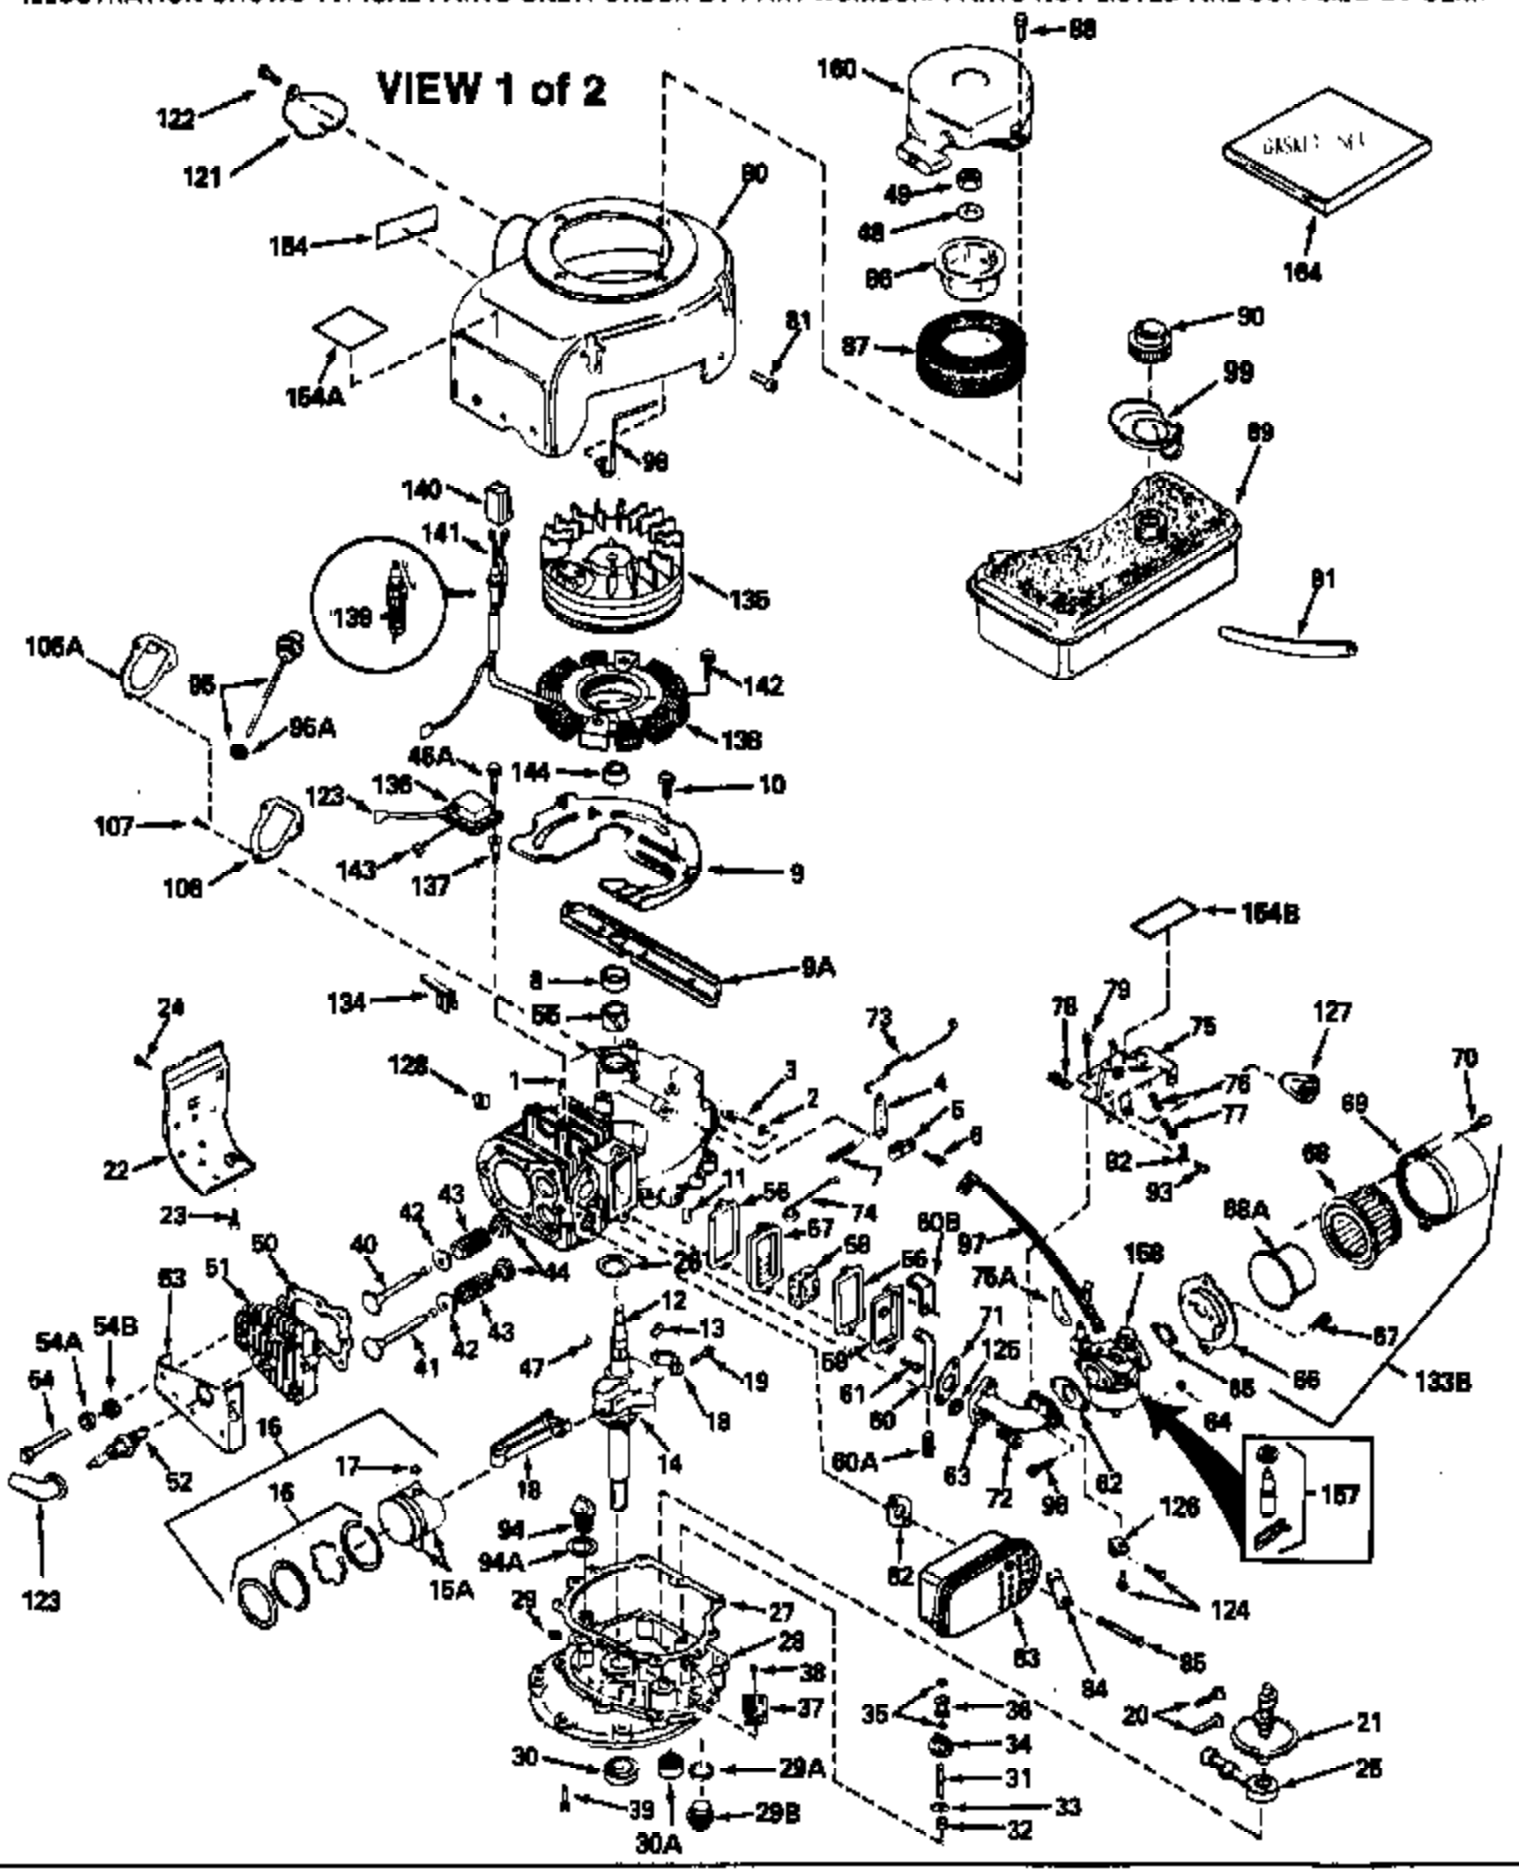

ILLUSTRATION SHOWS TYPICAL PARTS ONLY. ORDER BY PART NUMBER. PARTS NOT LISTED ARE SUPPLIED BY OEM.

Ref #	Part Number	Qty	Description
1	34913A		Cylinder (Incl. 8, 11, 94 & 94A) (2-5/8")
2	28277		Washer, Flat
3	30669		Rod, Governor
4	31357		Lever, Governor
5	31335		Clamp, Governor lever
6	650548		Screw, 8-32 x 5/16"
7	31361		Spring, Governor
8	32630		Seal, Oil
9	29536		Baffle, Blower housing (Use as required)
9	35256A		Blo.Hsg.Baffle (W/E.S.knock-out)(As required)
10	650561		Screw, 1/4-20 x 5/8"
11	27652		Pin, Dowel
12	34877		Crankshaft (Incl. 13 & 14)
13	29783		Pin, Crankshaft gear
14	27884		Gear, Crankshaft
15A	33312B		Piston & Pin Ass'y. (Incl.17)(2-5/8") (Std.)
15A	33313B		Piston & Pin Ass'y. (Incl. 17) (.010" OS)
15A	33314B		Piston & Pin Ass'y. (Incl. 17) (.020" OS)
15	34531		Piston, Pin & Ring Set (2-5/8") (Std.)
15	34532		Piston, Pin & Ring Set (.010" OS)
15	34533		Piston, Pin & Ring Set (.020" OS)
16	34854		Ring Set (2-5/8") (Std.)
16	34855		Ring Set (.010" OS)
16	34856		Ring Set (.020" OS)
17	27888		Ring, Piston pin retaining
18	31380C		Rod Assy., Connecting (Incl. 19)
19	650662C		Bolt, Connecting rod (Incl. 2 pieces)
20	34034		Lifter, Valve
21	32114		Camshaft (MCR)
22	30622A		Extension, Blower housing
23	650128		Screw, 10-24 x 1/2"
24	30688		Screw, 1/4-20 x 1/2"
25	31356		Pump Assy., Oil
27	30684		* Gasket, Cylinder cover
28	31471C		Flange Ass'y. (Incl. 29,30,31,33,182 & 183)
29	27642		Plug, Pipe (sq.hd, 1/4-28)
29	28582		Plug, Drain (countersunk headless, 1/4-28)
30	27897		Seal, Oil
31	30668		Shaft, Mech. Governor
32	31707A		Governor Spacer Assy. (Incl. 33)
33	30590A		Washer, Flat (2 required)
34	30591		Gear Assy., Governor
35	29193		Ring, Retaining
36	30588A		Spool, Governor
37	31355		Screen, Oil filter (Use as required)
38	29117		Screw, 8-32 x 5/16" (Use as required)
39	650488		Screw, 1/4-20 x 1-1/4"
40	32783		Intake Valve (Std.) (Incl. 44)
40	32784		Intake Valve (1/32" OS) (Incl. 44)
41	27878A		Exhaust Valve (Std.) (Incl. 44)
41	27880A		Exhaust Valve (1/32" OS) (Incl. 44)
42	27882		Cap, Upper valve spring
43	27881		Spring, Valve
44	32581		Cap, Lower valve spring
47	32589		Key, Flywheel
48	650815		Washer, Belleville
49	8116		Nut, Washer, 1/2-20
50	28938B		* Gasket, Head