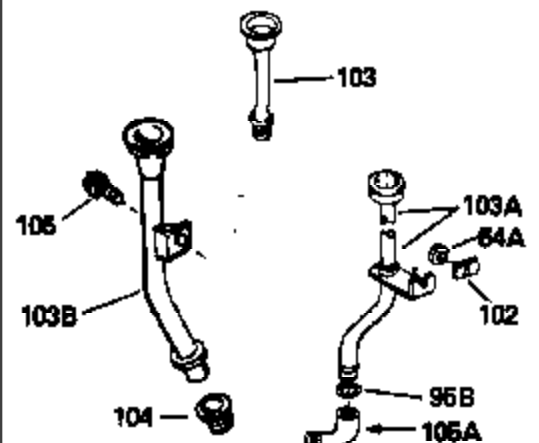

ILLUSTRATION SHOWS TYPICAL PARTS ONLY. ORDER BY PART NUMBER. PARTS NOT LISTED ARE SUPPLIED BY OEM.

OPTIONAL 110 - 120 VOLT
STARTER MOTOR KIT

VIEW 2 of 2

STD. POINT

Ref #	Part Number	Qty	Description
45	33876		Gasket, Stator
46	650489		Screw, 1/4-20 x 5/8"
54A	26073		Washer, Flat (Use as required)
54A	650690		Washer, Belleville (Use as required)
81	29747B		Screw, 5/16-24 x 21/32"
82	27930		* Gasket, Exhaust
83C	391026		Muffler (Incl. 115, 116 & 117) (This spark arrestor muffler can be used on any model)
85	650697A		Screw, 5/16-18 x 2-1/2" (Use as required)
85	30196		Screw, 5/16-18 x 3/4" (Use as required)
85	650696		Screw, 5/16-18 x 2-3/4" (Use as required)
91	29774		Fuel Line (8-1/4") (Use as required)
91	30962		Fuel Line (32") (Use as required)
100	26460		Clamp, Fuel line (Use as required)
115	33323		Screen, Muffler (Use as required)
116	33700		Cover & tube, Muffler (Use as required)
117	650578		Screw, 8-18 x 3/8" (Use as required)
133	730130		Muffler Adap. Kit (Incl. 82 & 85)(As req.)
133A	31288		Muffler Adapter Kit (Incl. 82 & 85)(As req.)
155	30547A		Contact Assy., Breaker
156	30548B		Condenser
159	611038		Magneto NOTE: The complete magneto is not available as an assembly. The magneto number is shown for reference purposes only. Order component parts individually as shown in parts list. (Refer to Division 5, Section B, page 39 for breakdown)
162	33329D		Starter Motor Kit (110-120 volt) (Refer to service number stamped on end cap of motor, or on decal, for identification. For breakdown see Division 5, Section D, Page 16.)
163	611042		Flywheel (Ring gear flywheel required on engines using 110-120 volt starter motor kits listed above) (Use on Std. point ignitions)
163	611085		Flywheel (Ring gear flywheel required on engines using 110-120 volt starter motor kits listed above) (Use on solid state ignitions)