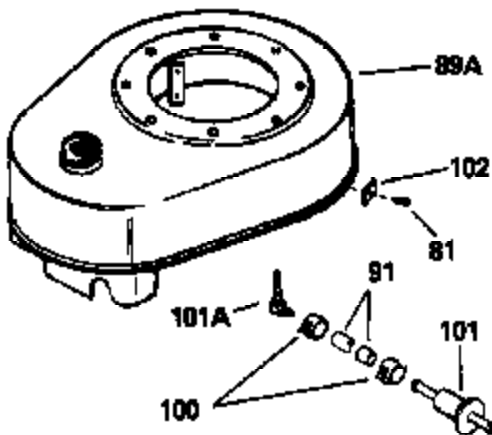

ILLUSTRATION SHOWS TYPICAL PARTS ONLY. ORDER BY PART NUMBER. PARTS NOT LISTED ARE SUPPLIED BY OEM.

OPTIONAL 110 - 120 VOLT
STARTER MOTOR KIT

VIEW 2 of 2

STD. POINT

Ref #	Part Number	Qty	Description
45	33876		Gasket, Stator
46	650489		Screw, 1/4-20 x 5/8"
54A	26073		Washer, Flat (Use as required)
54A	650690		Washer, Belleville (Use as required)
81	29747B		Screw, 5/16-24 x 21/32"
82	27930		* Gasket, Exhaust
83C	391026		Muffler (Incl. 115, 116 & 117) (This spark arrestor muffler can be used on any model)
85	650697A		Screw, 5/16-18 x 2-1/2" (Use as required)
85	30196		Screw, 5/16-18 x 3/4" (Use as required)
85	650696		Screw, 5/16-18 x 2-3/4" (Use as required)
91	29774		Fuel Line (8-1/4") (Use as required)
91	30962		Fuel Line (32") (Use as required)
100	26460		Clamp, Fuel line (Use as required)
115	33323		Screen, Muffler (Use as required)
116	33700		Cover & tube, Muffler (Use as required)
117	650578		Screw, 8-18 x 3/8" (Use as required)
133	730130		Muffler Adap. Kit (Incl. 82 & 85)(As req.)
133A	31288		Muffler Adapter Kit (Incl. 82 & 85)(As req.)
155	30547A		Contact Assy., Breaker
156	30548B		Condenser
159	611038		Magneto NOTE: The complete magneto is not available as an assembly. The magneto number is shown for reference purposes only. Order component parts individually as shown in parts list. (Refer to Division 5, Section B, page 39 for breakdown)
162	33329D		Starter Motor Kit (110-120 volt) (Refer to service number stamped on end cap of motor, or on decal, for identification. For breakdown see Division 5, Section D, Page 16.)
163	611042		Flywheel (Ring gear flywheel required on engines using 110-120 volt starter motor kits listed above) (Use on Std. point ignitions)
163	611085		Flywheel (Ring gear flywheel required on engines using 110-120 volt starter motor kits listed above) (Use on solid state ignitions)