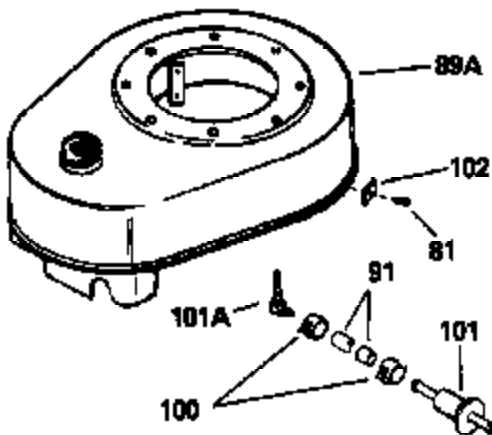

ILLUSTRATION SHOWS TYPICAL PARTS ONLY. ORDER BY PART NUMBER. PARTS NOT LISTED ARE SUPPLIED BY OEM.

OPTIONAL 110 - 120 VOLT
STARTER MOTOR KIT

VIEW 2 of 2

STD. POINT

Ref #	Part Number	Qty	Description
45	33876		Gasket, Stator
46	650489		Screw, 1/4-20 x 5/8"
54A	26073		Washer, Flat (Use as required)
54A	650690		Washer, Belleville (Use as required)
81	29747B		Screw, 5/16-24 x 21/32"
82	27930		* Gasket, Exhaust
83C	391026		Muffler (Incl. 115, 116 & 117) (This spark arrestor muffler can be used on any model)
85	650697A		Screw, 5/16-18 x 2-1/2" (Use as required)
85	30196		Screw, 5/16-18 x 3/4" (Use as required)
85	650696		Screw, 5/16-18 x 2-3/4" (Use as required)
91	29774		Fuel Line (8-1/4") (Use as required)
91	30962		Fuel Line (32") (Use as required)
100	26460		Clamp, Fuel line (Use as required)
103	33951A		Tube, Oil fill
115	33323		Screen, Muffler (Use as required)
116	33700		Cover & tube, Muffler (Use as required)
117	650578		Screw, 8-18 x 3/8" (Use as required)
133A	31288		Muffler Adapter Kit (Incl. 82 & 85)(As req.)
133	730130		Muffler Adap. Kit (Incl. 82 & 85)(As req.)
155	30547A		Contact Assy., Breaker
156	30548B		Condenser
159	611038		Magneto NOTE: The complete magneto is not available as an assembly. The magneto number is shown for reference purposes only. Order component parts individually as shown in parts list. (Refer to Division 5, Section B, page 39 for breakdown)
162	33329D		Starter Motor Kit (110-120 volt) (Refer to service number stamped on end cap of motor, or on decal, for identification. For breakdown see Division 5, Section D, Page 16.)
163	611042		Flywheel (Ring gear flywheel required on engines using 110-120 volt starter motor kits listed above) (Use on Std. point ignitions)
163	611085		Flywheel (Ring gear flywheel required on engines using 110-120 volt starter motor kits listed above) (Use on solid state ignitions)