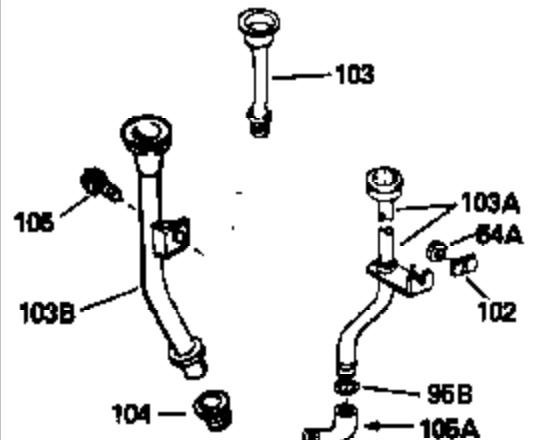

ILLUSTRATION SHOWS TYPICAL PARTS ONLY. ORDER BY PART NUMBER. PARTS NOT LISTED ARE SUPPLIED BY OEM.

OPTIONAL 110 - 120 VOLT
STARTER MOTOR KIT

VIEW 2 of 2

STD. POINT

Ref #	Part Number	Qty	Description
45	33876		Gasket, Stator
46	650489		Screw, 1/4-20 x 5/8"
54A	26073		Washer, Flat (Use as required)
54A	650690		Washer, Belleville (Use as required)
81	29747B		Screw, 5/16-24 x 21/32"
82	27930		* Gasket, Exhaust
83C	391026		Muffler (Incl. 115, 116 & 117) (This spark arrestor muffler can be used on any model)
85	650697A		Screw, 5/16-18 x 2-1/2" (Use as required)
85	30196		Screw, 5/16-18 x 3/4" (Use as required)
85	650696		Screw, 5/16-18 x 2-3/4" (Use as required)
91	29774		Fuel Line (8-1/4") (Use as required)
91	30962		Fuel Line (32") (Use as required)
100	26460		Clamp, Fuel line (Use as required)
103	33951A		Tube, Oil fill
115	33323		Screen, Muffler (Use as required)
116	33700		Cover & tube, Muffler (Use as required)
117	650578		Screw, 8-18 x 3/8" (Use as required)
133A	31288		Muffler Adapter Kit (Incl. 82 & 85)(As req.)
133	730130		Muffler Adap. Kit (Incl. 82 & 85)(As req.)
155	30547A		Contact Assy., Breaker
156	30548B		Condenser
159	611038		Magneto NOTE: The complete magneto is not available as an assembly. The magneto number is shown for reference purposes only. Order component parts individually as shown in parts list. (Refer to Division 5, Section B, page 39 for breakdown)
162	33329D		Starter Motor Kit (110-120 volt) (Refer to service number stamped on end cap of motor, or on decal, for identification. For breakdown see Division 5, Section D, Page 16.)
163	611042		Flywheel (Ring gear flywheel required on engines using 110-120 volt starter motor kits listed above) (Use on Std. point ignitions)
163	611085		Flywheel (Ring gear flywheel required on engines using 110-120 volt starter motor kits listed above) (Use on solid state ignitions)