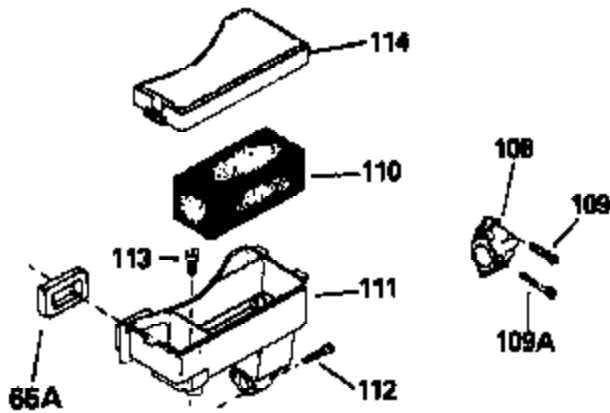

ILLUSTRATION SHOWS TYPICAL PARTS ONLY. ORDER BY PART NUMBER. PARTS NOT LISTED ARE SUPPLIED BY OEM.