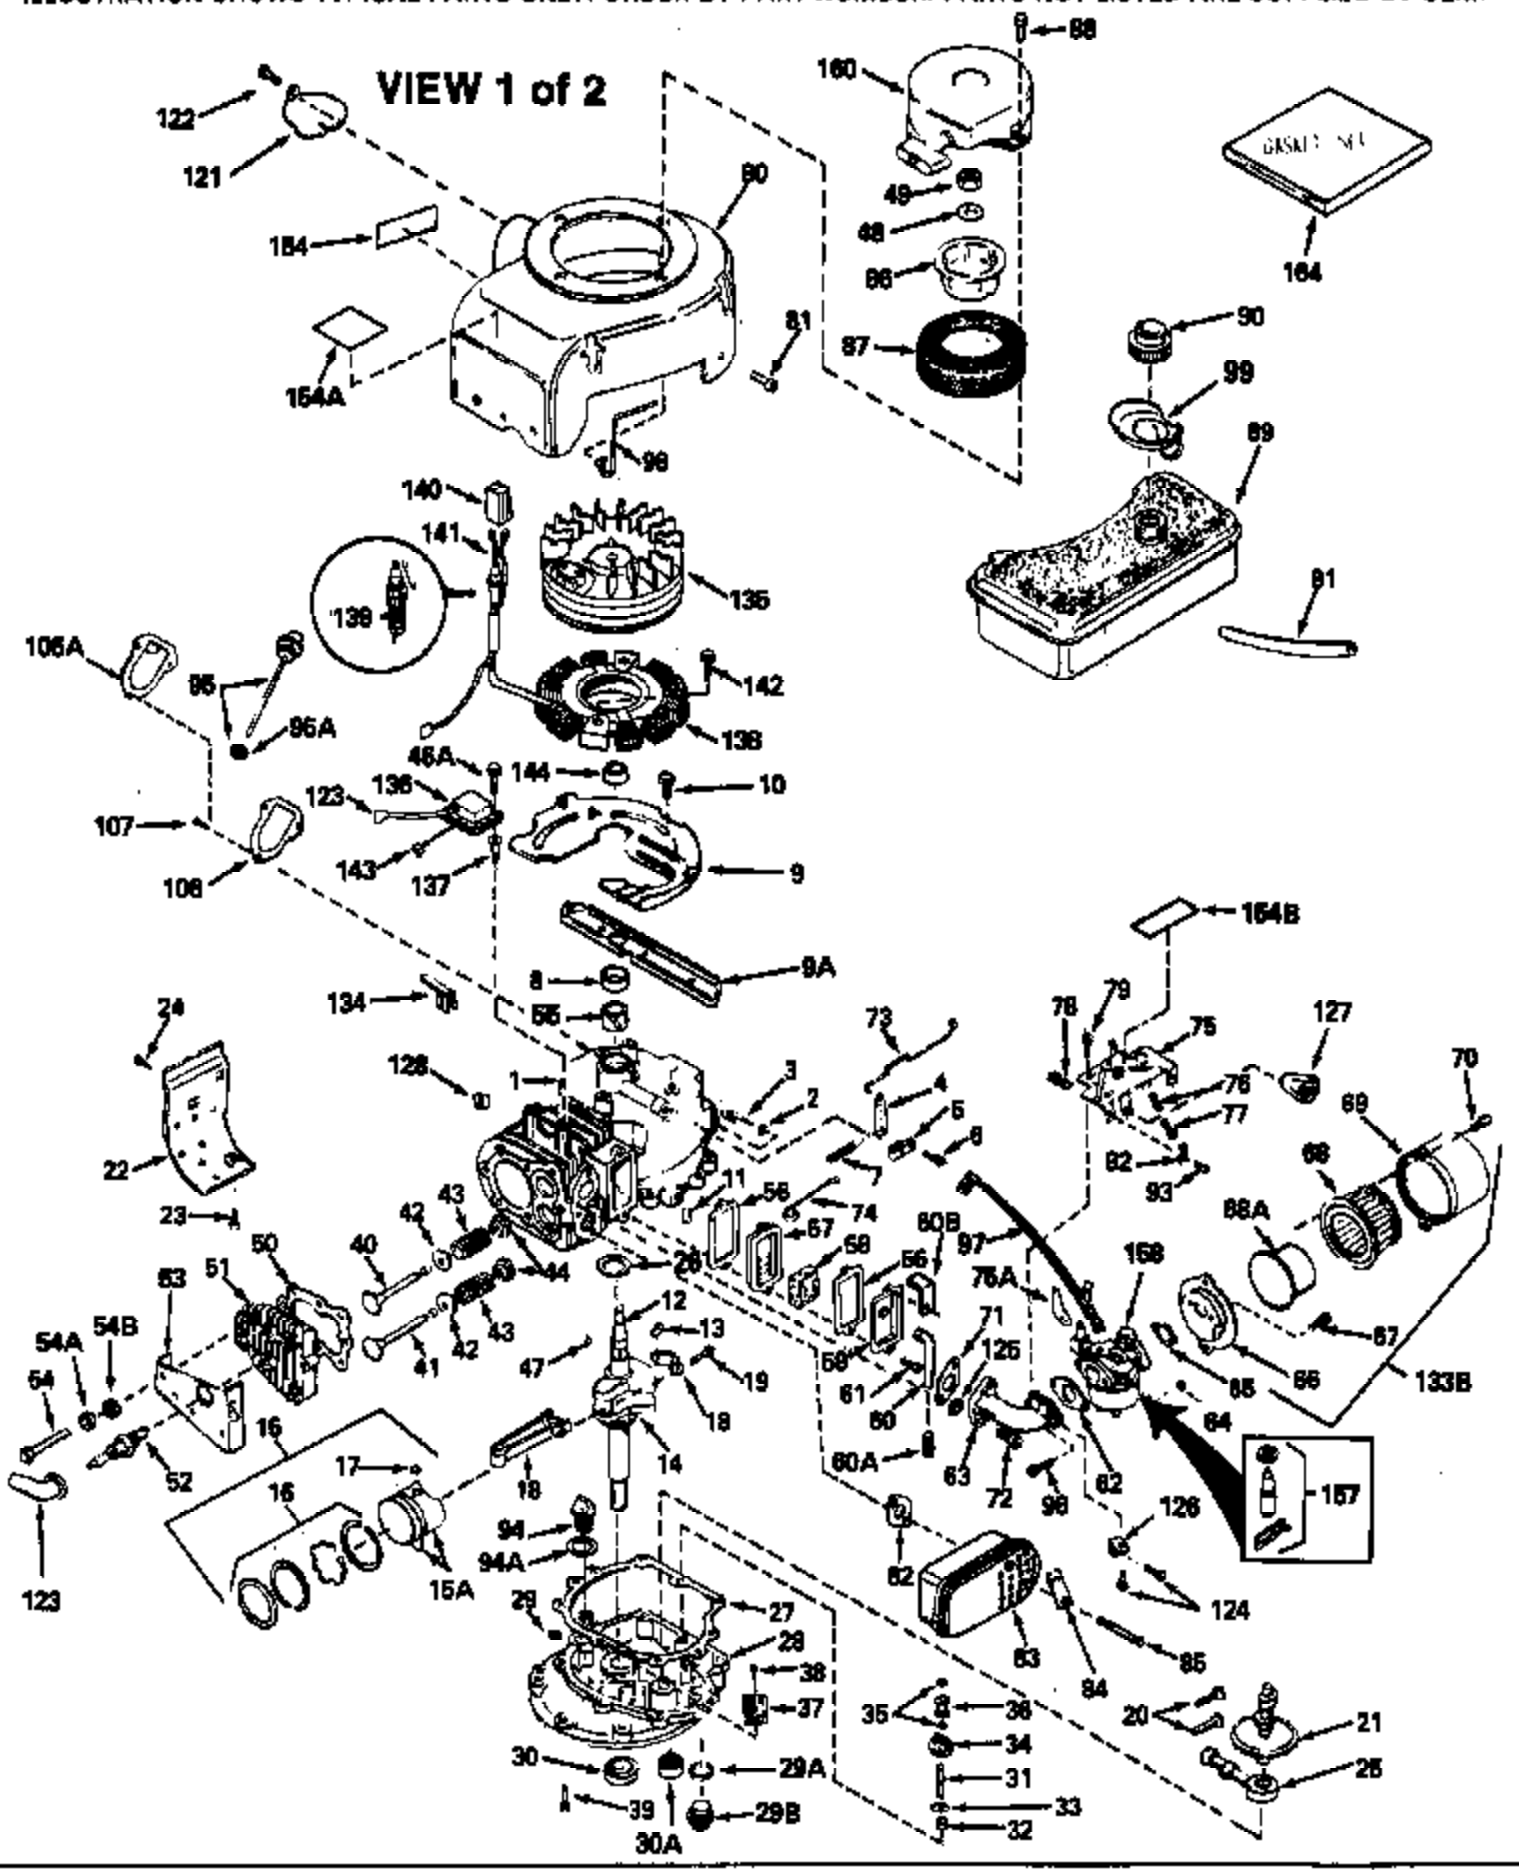

ILLUSTRATION SHOWS TYPICAL PARTS ONLY. ORDER BY PART NUMBER. PARTS NOT LISTED ARE SUPPLIED BY OEM.

Ref #	Part Number	Qty	Description
1	34913A		Cylinder (Incl. 8, 11, 94 & 94A) (2-5/8")
2	28277		Washer, Flat
3	30669		Rod, Governor
4	31357		Lever, Governor
5	31335		Clamp, Governor lever
6	650548		Screw, 8-32 x 5/16"
7	31361		Spring, Governor
8	32630		Seal, Oil
9	29536		Baffle, Blower housing (Use as required)
9	35256A		Blo.Hsg.Baffle (W/E.S.knock-out)(As required)
10	650561		Screw, 1/4-20 x 5/8"
11	27652		Pin, Dowel
12	34881		Crankshaft (Incl. 13 & 14)
13	29783		Pin, Crankshaft gear
14	27884		Gear, Crankshaft
15A	33312B		Piston & Pin Ass'y. (Incl.17)(2-5/8") (Std.)
15A	33313B		Piston & Pin Ass'y. (Incl. 17) (.010" OS)
15A	33314B		Piston & Pin Ass'y. (Incl. 17) (.020" OS)
15	34531		Piston, Pin & Ring Set (2-5/8") (Std.)
15	34532		Piston, Pin & Ring Set (.010" OS)
15	34533		Piston, Pin & Ring Set (.020" OS)
16	34854		Ring Set (2-5/8") (Std.)
16	34855		Ring Set (.010" OS)
16	34856		Ring Set (.020" OS)
17	27888		Ring, Piston pin retaining
18	31380C		Rod Assy., Connecting (Incl. 19)
19	650662C		Bolt, Connecting rod (Incl. 2 pieces)
20	34034		Lifter, Valve
21	32114		Camshaft (MCR)
22	30622A		Extension, Blower housing
23	650128		Screw, 10-24 x 1/2"
24	30688		Screw, 1/4-20 x 1/2"
25	31356		Pump Assy., Oil
27	30684		* Gasket, Cylinder cover
28	31471C		Flange Ass'y. (Incl. 29,30,31,33,182 & 183)
29	27642		Plug, Pipe (sq.hd, 1/4-28)
30	27897		Seal, Oil
31	30668		Shaft, Mech. Governor
32	31707A		Governor Spacer Assy. (Incl. 33)
33	30590A		Washer, Flat (2 required)
34	30591		Gear Assy., Governor
35	29193		Ring, Retaining
36	30588A		Spool, Governor
37	31355		Screen, Oil filter (Use as required)
38	29117		Screw, 8-32 x 5/16" (Use as required)
39	650488		Screw, 1/4-20 x 1-1/4"
40	32783		Intake Valve (Std.) (Incl. 44)
40	32784		Intake Valve (1/32" OS) (Incl. 44)
41	27878A		Exhaust Valve (Std.) (Incl. 44)
41	27880A		Exhaust Valve (1/32" OS) (Incl. 44)
42	27882		Cap, Upper valve spring
43	27881		Spring, Valve
44	32581		Cap, Lower valve spring
47	32589		Key, Flywheel
48	650815		Washer, Belleville
49	8116		Nut, Washer, 1/2-20
50	28938B		* Gasket, Head
51	30938A		Head, Cylinder (Incl. 54)