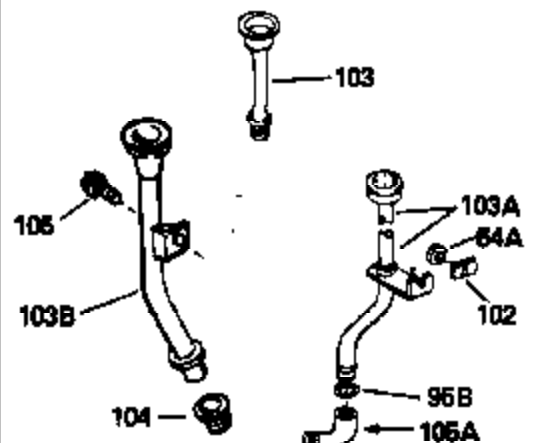

ILLUSTRATION SHOWS TYPICAL PARTS ONLY. ORDER BY PART NUMBER. PARTS NOT LISTED ARE SUPPLIED BY OEM.

OPTIONAL 110 - 120 VOLT
STARTER MOTOR KIT

VIEW 2 of 2

STD. POINT

Ref #	Part Number	Qty	Description
45	33876		Gasket, Stator
46	650489		Screw, 1/4-20 x 5/8"
54A	26073		Washer, Flat (Use as required)
54A	650690		Washer, Belleville (Use as required)
81	29747B		Screw, 5/16-24 x 21/32"
82	27930		* Gasket, Exhaust
83C	391026		Muffler (Incl. 115, 116 & 117) (This spark arrestor muffler can be used on any model)
85	650696		Screw, 5/16-18 x 2-3/4" (Use as required)
85	650697A		Screw, 5/16-18 x 2-1/2" (Use as required)
85	30196		Screw, 5/16-18 x 3/4" (Use as required)
91	29774		Fuel Line (8-1/4") (Use as required)
91	30962		Fuel Line (32") (Use as required)
100	26460		Clamp, Fuel line (Use as required)
115	33323		Screen, Muffler (Use as required)
116	33700		Cover & tube, Muffler (Use as required)
117	650578		Screw, 8-18 x 3/8" (Use as required)
133	730130		Muffler Adap. Kit (Incl. 82 & 85)(As req.)
133A	31288		Muffler Adapter Kit (Incl. 82 & 85)(As req.)
155	30547A		Contact Assy., Breaker
156	30548B		Condenser
159	611038		Magneto NOTE: The complete magneto is not available as an assembly. The magneto number is shown for reference purposes only. Order component parts individually as shown in parts list. (Refer to Division 5, Section B, page 39 for breakdown)
162	33329D		Starter Motor Kit (110-120 volt) (Refer to service number stamped on end cap of motor, or on decal, for identification. For breakdown see Division 5, Section D, Page 16.)
163	611042		Flywheel (Ring gear flywheel required on engines using 110-120 volt starter motor kits listed above) (Use on Std. point ignitions)
163	611085		Flywheel (Ring gear flywheel required on engines using 110-120 volt starter motor kits listed above) (Use on solid state ignitions)