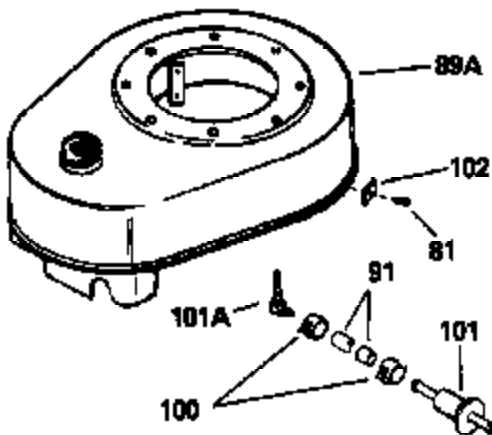

ILLUSTRATION SHOWS TYPICAL PARTS ONLY. ORDER BY PART NUMBER. PARTS NOT LISTED ARE SUPPLIED BY OEM.

OPTIONAL 110 - 120 VOLT
STARTER MOTOR KIT

VIEW 2 of 2

STD. POINT

Ref #	Part Number	Qty	Description
45	33876		Gasket, Stator
46	650489		Screw, 1/4-20 x 5/8"
54A	26073		Washer, Flat (Use as required)
54A	650690		Washer, Belleville (Use as required)
81	29747B		Screw, 5/16-24 x 21/32"
82	27930		* Gasket, Exhaust
83C	391026		Muffler (Incl. 115, 116 & 117) (This spark arrestor muffler can be used on any model)
85	650696		Screw, 5/16-18 x 2-3/4" (Use as required)
85	650697A		Screw, 5/16-18 x 2-1/2" (Use as required)
85	30196		Screw, 5/16-18 x 3/4" (Use as required)
91	29774		Fuel Line (8-1/4") (Use as required)
91	30962		Fuel Line (32") (Use as required)
100	26460		Clamp, Fuel line (Use as required)
115	33323		Screen, Muffler (Use as required)
116	33700		Cover & tube, Muffler (Use as required)
117	650578		Screw, 8-18 x 3/8" (Use as required)
133	730130		Muffler Adap. Kit (Incl. 82 & 85)(As req.)
133A	31288		Muffler Adapter Kit (Incl. 82 & 85)(As req.)
155	30547A		Contact Assy., Breaker
156	30548B		Condenser
159	611038		Magneto NOTE: The complete magneto is not available as an assembly. The magneto number is shown for reference purposes only. Order component parts individually as shown in parts list. (Refer to Division 5, Section B, page 39 for breakdown)
162	33329D		Starter Motor Kit (110-120 volt) (Refer to service number stamped on end cap of motor, or on decal, for identification. For breakdown see Division 5, Section D, Page 16.)
163	611042		Flywheel (Ring gear flywheel required on engines using 110-120 volt starter motor kits listed above) (Use on Std. point ignitions)
163	611085		Flywheel (Ring gear flywheel required on engines using 110-120 volt starter motor kits listed above) (Use on solid state ignitions)