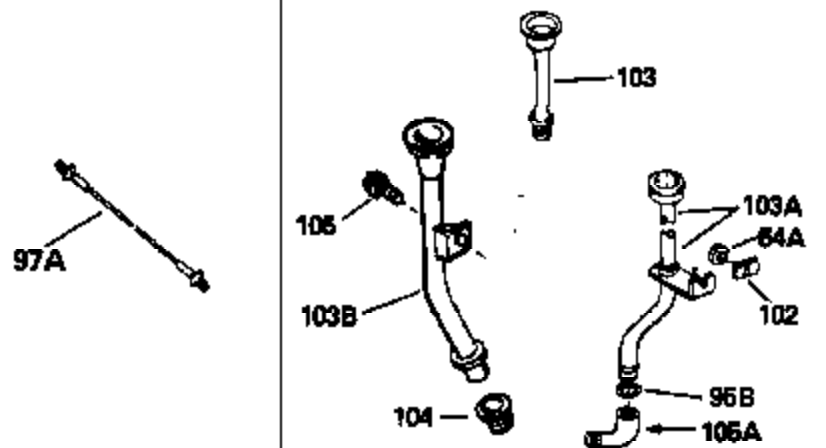

ILLUSTRATION SHOWS TYPICAL PARTS ONLY. ORDER BY PART NUMBER. PARTS NOT LISTED ARE SUPPLIED BY OEM.

OPTIONAL 110 - 120 VOLT
 STARTER MOTOR KIT

VIEW 2 of 2

STD. POINT

Ref #	Part Number	Qty	Description
45	33876		Gasket, Stator
46	650516		Screw, 1/4-20 x 1-1/8"
54A	26073		Washer, Flat (Use as required)
54A	650690		Washer, Belleville (Use as required)
81	29747B		Screw, 5/16-24 x 2-1/32"
82	27930		* Gasket, Exhaust
83C	391026		Muffler (Incl. 115, 116 & 117) (This spark arrestor muffler can be used on any model)
85	30196		Screw, 5/16-18 x 3/4" (Use as required)
85	650696		Screw, 5/16-18 x 2-3/4" (Use as required)
85	650697A		Screw, 5/16-18 x 2-1/2" (Use as required)
88A	30688		Screw, 1/4-20 x 1/2"
91	29774		Fuel Line (8-1/4") (Use as required)
91	30962		Fuel Line (32") (Use as required)
100	26460		Clamp, Fuel line (Use as required)
115	33323		Screen, Muffler (Use as required)
116	33700		Cover & tube, Muffler (Use as required)
117	650578		Screw, 8-18 x 3/8" (Use as required)
133A	31288		Muffler Adapter Kit (Incl. 82 & 85)(As req.)
133	730130		Muffler Adap. Kit (Incl. 82 & 85)(As req.)
155	30547A		Contact Assy., Breaker
156	610767A		Condenser
159	611040		Magneto, Alt. (w/ring gear) (12 volt, 3 amp) NOTE: The complete magneto is not available as an assembly. The magneto number is shown for reference purposes only. Order component parts individually as shown in parts list. (Refer to Division 5, Section B, page 36 for breakdown)
161	33606		Starter Motor (12 volt) (Refer to Division 5, Section D, page 20 for breakdown)
162	33329D		Starter Motor Kit (110-120 volt) (Refer to service number stamped on end cap of motor, or on decal, for identification. For breakdown see Division 5, Section D, Page 16.)
163	611042		Flywheel (Ring gear flywheel required on engines using 110-120 volt starter motor kits listed above) (Use on Std. point ignitions)
163	611085		Flywheel (Ring gear flywheel required on engines using 110-120 volt starter motor kits listed above) (Use on solid state ignitions)