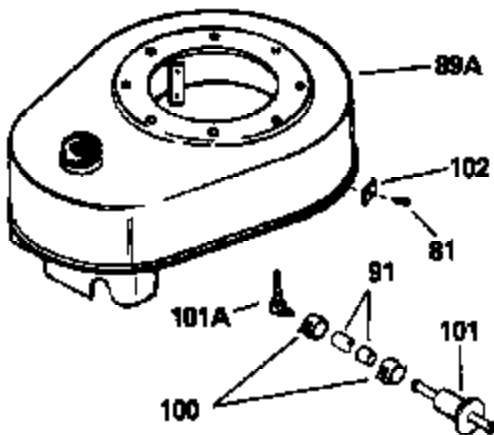

ILLUSTRATION SHOWS TYPICAL PARTS ONLY. ORDER BY PART NUMBER. PARTS NOT LISTED ARE SUPPLIED BY OEM.

OPTIONAL 110 - 120 VOLT
 STARTER MOTOR KIT

VIEW 2 of 2

STD. POINT

Ref #	Part Number	Qty	Description
45	33876		Gasket, Stator
46	650516		Screw, 1/4-20 x 1-1/8"
54A	26073		Washer, Flat (Use as required)
54A	650690		Washer, Belleville (Use as required)
81	29747B		Screw, 5/16-24 x 2-1/32"
82	27930		* Gasket, Exhaust
83C	391026		Muffler (Incl. 115, 116 & 117) (This spark arrestor muffler can be used on any model)
85	30196		Screw, 5/16-18 x 3/4" (Use as required)
85	650696		Screw, 5/16-18 x 2-3/4" (Use as required)
85	650697A		Screw, 5/16-18 x 2-1/2" (Use as required)
88A	30688		Screw, 1/4-20 x 1/2"
91	29774		Fuel Line (8-1/4") (Use as required)
91	30962		Fuel Line (32") (Use as required)
100	26460		Clamp, Fuel line (Use as required)
115	33323		Screen, Muffler (Use as required)
116	33700		Cover & tube, Muffler (Use as required)
117	650578		Screw, 8-18 x 3/8" (Use as required)
133A	31288		Muffler Adapter Kit (Incl. 82 & 85)(As req.)
133	730130		Muffler Adap. Kit (Incl. 82 & 85)(As req.)
155	30547A		Contact Assy., Breaker
156	610767A		Condenser
159	611040		Magneto, Alt. (w/ring gear) (12 volt, 3 amp) NOTE: The complete magneto is not available as an assembly. The magneto number is shown for reference purposes only. Order component parts individually as shown in parts list. (Refer to Division 5, Section B, page 36 for breakdown)
161	33606		Starter Motor (12 volt) (Refer to Division 5, Section D, page 20 for breakdown)
162	33329D		Starter Motor Kit (110-120 volt) (Refer to service number stamped on end cap of motor, or on decal, for identification. For breakdown see Division 5, Section D, Page 16.)
163	611042		Flywheel (Ring gear flywheel required on engines using 110-120 volt starter motor kits listed above) (Use on Std. point ignitions)
163	611085		Flywheel (Ring gear flywheel required on engines using 110-120 volt starter motor kits listed above) (Use on solid state ignitions)