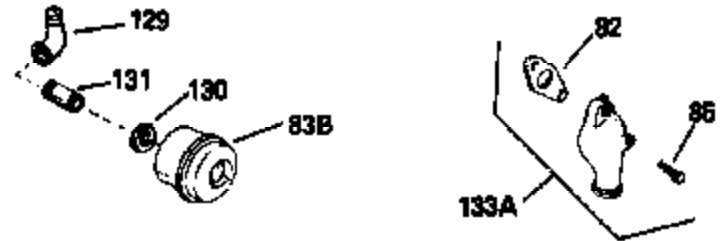

ILLUSTRATION SHOWS TYPICAL PARTS ONLY. ORDER BY PART NUMBER. PARTS NOT LISTED ARE SUPPLIED BY OEM.