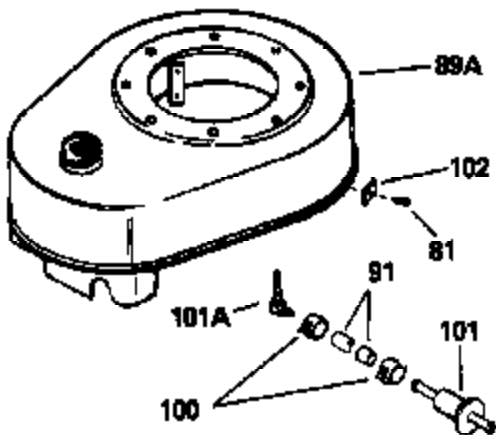

ILLUSTRATION SHOWS TYPICAL PARTS ONLY. ORDER BY PART NUMBER. PARTS NOT LISTED ARE SUPPLIED BY OEM.

OPTIONAL 110 - 120 VOLT
STARTER MOTOR KIT

VIEW 2 of 2

STD. POINT

Ref #	Part Number	Qty	Description
54A	26073		Washer, Flat (Use as required)
54A	650690		Washer, Belleville (Use as required)
81	29747B		Screw, 5/16-24 x 21/32"
82	27930		* Gasket, Exhaust
83C	391026		Muffler (Incl. 115, 116 & 117) (This spark arrestor muffler can be used on any model)
85	30196		Screw, 5/16-18 x 3/4" (Use as required)
85	650696		Screw, 5/16-18 x 2-3/4" (Use as required)
85	650697A		Screw, 5/16-18 x 2-1/2" (Use as required)
88A	30688		Screw, 1/4-20 x 1/2"
91	29774		Fuel Line (8-1/4") (Use as required)
91	30962		Fuel Line (32") (Use as required)
100	26460		Clamp, Fuel line (Use as required)
115	33323		Screen, Muffler (Use as required)
116	33700		Cover & tube, Muffler (Use as required)
117	650578		Screw, 8-18 x 3/8" (Use as required)
133A	31288		Muffler Adapter Kit (Incl. 82 & 85) (As req.)
133	730130		Muffler Adap. Kit (Incl. 82 & 85) (As req.)
161	33606		Starter Motor (12 volt) (Refer to Division 5, Section D, page 20 for breakdown)
162	33329D		Starter Motor Kit (110-120 volt) (Refer to service number stamped on end cap of motor, or on decal, for identification. For breakdown see Division 5, Section D, Page 16.)
163	611042		Flywheel (Ring gear flywheel required on engines using 110-120 volt starter motor kits listed above) (Use on Std. point ignitions)
163	611085		Flywheel (Ring gear flywheel required on engines using 110-120 volt starter motor kits listed above) (Use on solid state ignitions)