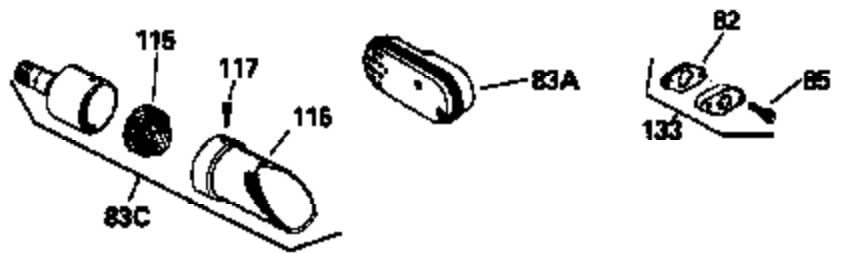

ILLUSTRATION SHOWS TYPICAL PARTS ONLY. ORDER BY PART NUMBER. PARTS NOT LISTED ARE SUPPLIED BY OEM.