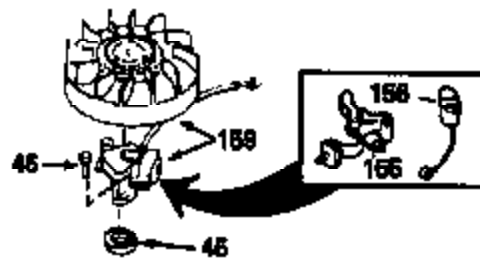

ILLUSTRATION SHOWS TYPICAL PARTS ONLY. ORDER BY PART NUMBER. PARTS NOT LISTED ARE SUPPLIED BY OEM.