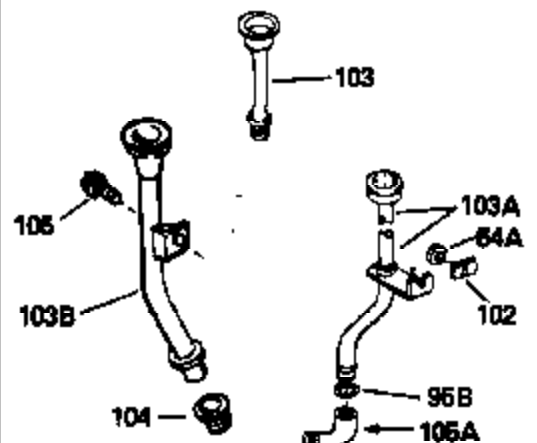

ILLUSTRATION SHOWS TYPICAL PARTS ONLY. ORDER BY PART NUMBER. PARTS NOT LISTED ARE SUPPLIED BY OEM.

STD. POINT