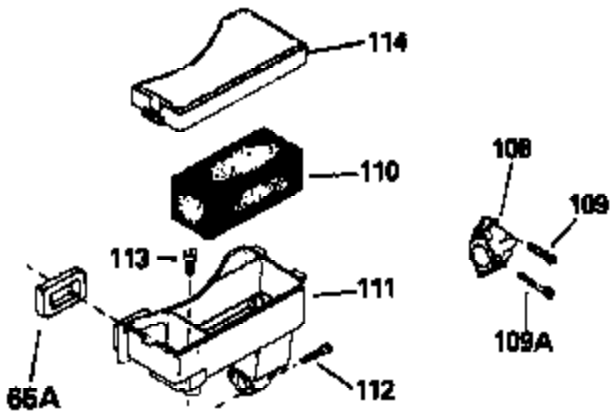

ILLUSTRATION SHOWS TYPICAL PARTS ONLY. ORDER BY PART NUMBER. PARTS NOT LISTED ARE SUPPLIED BY OEM.