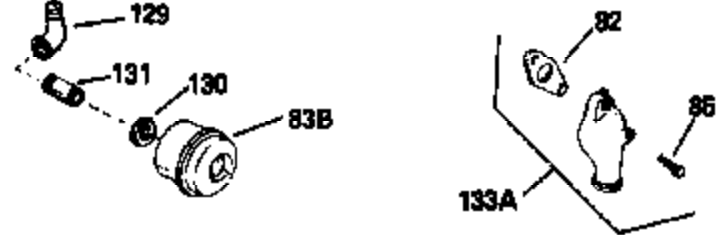

ILLUSTRATION SHOWS TYPICAL PARTS ONLY. ORDER BY PART NUMBER. PARTS NOT LISTED ARE SUPPLIED BY OEM.