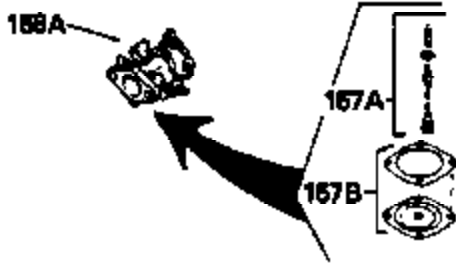

ILLUSTRATION SHOWS TYPICAL PARTS ONLY. ORDER BY PART NUMBER. PARTS NOT LISTED ARE SUPPLIED BY OEM.