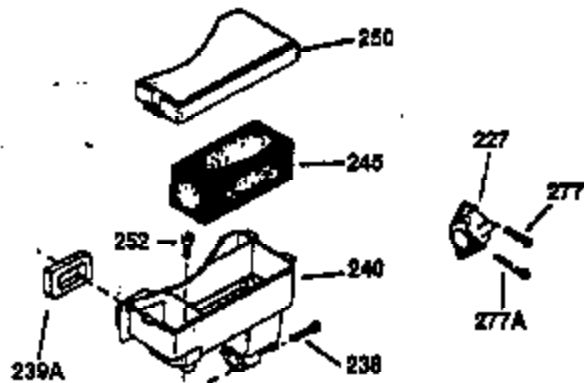

ILLUSTRATION SHOWS TYPICAL PARTS ONLY. ORDER BY PART NUMBER. PARTS NOT LISTED ARE SUPPLIED BY OEM.

VIEW 2 OF 2