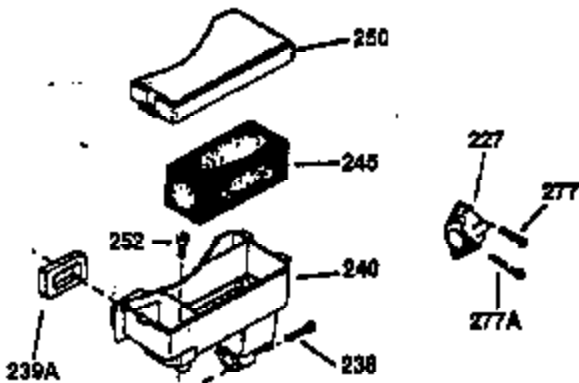

ILLUSTRATION SHOWS TYPICAL PARTS ONLY. ORDER BY PART NUMBER. PARTS NOT LISTED ARE SUPPLIED BY OEM.

VIEW 2 OF 2