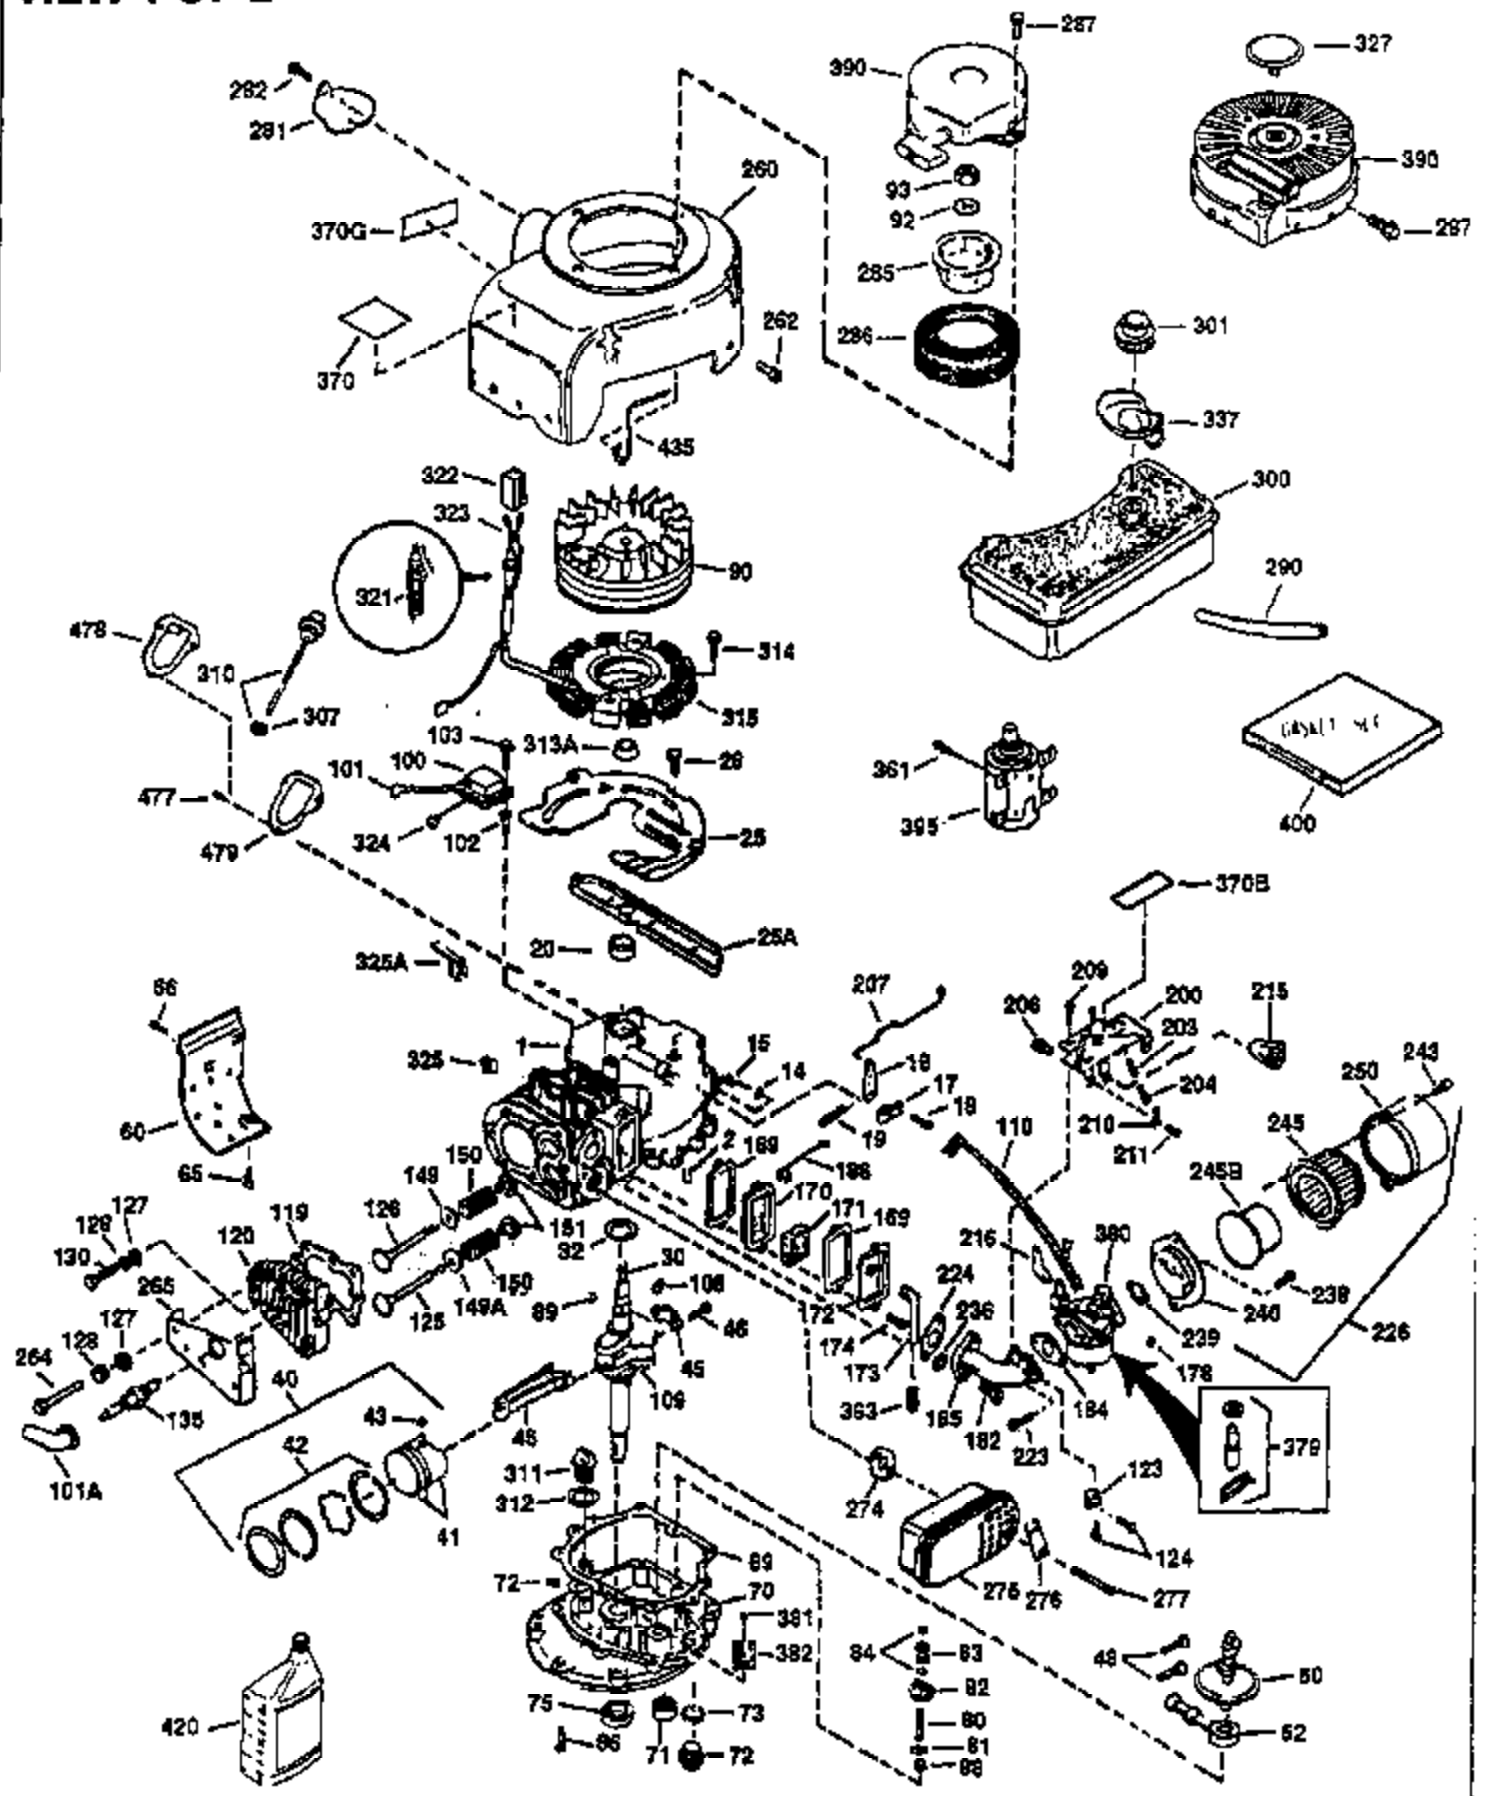

ILLUSTRATION SHOWS TYPICAL PARTS ONLY. ORDER BY PART NUMBER. PARTS NOT LISTED ARE SUPPLIED BY OEM.

VIEW 1 OF 2

Ref #	Part Number	Qty	Description
1	34913A	1	Cylinder (Incl. 2 & 20)
2	27652	2	Dowel Pin
14	28277	1	Washer
15	30669	1	Governor Rod (Incl. 14)
16	31357	1	Governor Lever
17	31335	1	Governor Lever Clamp
18	650548	1	Screw, 8-32 x 5/16"
19	31361	1	Extension Spring
20	32630	1	Oil Seal
25	29536	1	Blower Housing Baffle
26	650561	2	Screw, 1/4-20 x 5/8"
30	35209	1	Crankshaft
40	34531	1	Piston, Pin & Ring Set (Std.)
40	34532	1	Piston, Pin & Ring Set (.010" OS)
40	34533	1	Piston, Pin & Ring Set (.020" OS)
41	33312B	1	Piston & Pin Ass'y. (Std.) (Incl. 43)
41	33313B	1	Piston & Pin Ass'y. (.010" OS) (Incl. 43)
41	33314B	1	Piston & Pin Ass'y. (.020" OS) (Incl. 43)
42	34854	1	Ring Set (Std.)
42	34855	1	Ring Set (.010" OS)
42	34856	1	Ring Set (.020" OS)
43	27888	2	Piston Pin Retaining Ring
45	31380C	1	Connecting Rod Ass'y. (Incl. 46)
46	650662C	2	Connecting Rod Bolt
48	34034	2	Valve Lifter
50	32114	1	Camshaft
52	31356	1	Oil Pump Ass'y.
60	30622A	1	Blower Housing Extension
65	650128	1	Screw, 10-24 x 1/2"
66	30063	1	Screw, Torx T-30, 1/4-20 x 1/2"
69	30684	1	* Mounting Flange Gasket
70	31471D	1	Mounting Flange (Incl. 72,75,80 & 81)
72	27642	1	Oil Drain Plug
75	27897	1	Oil Seal
80	30668	1	Governor Shaft
81	30590A	2	Washer
82	30591	1	Governor Gear Ass'y. (Incl. 81)
83	30588A	1	Governor Spool
84	29193	2	Retaining Ring
86	650488	7	Screw, 1/4-20 x 1-1/4"
88	31707A	1	Spacer (Incl. 81)
89	32589	1	Flywheel Key
90	611084	1	Flywheel
92	650815	1	Belleville Washer
93	8116	1	Flywheel Nut
100	34443A	1	Solid State Ignition
101	610118	1	Spark Plug Cover
102	650872	2	Solid State Mounting Stud
103	651007	2	Screw, Torx T-15, 10-24 x 15/16"
110	36230	1	Ground Wire
119	36445	1	* Cylinder Head Gasket
120	36446	1	Cylinder Head
125	27878A	1	Exhaust Valve (Std.) (Incl. 151)
125	27880A	1	Exhaust Valve (1/32" OS) (Incl. 151)
126	32783	1	Intake Valve (Std.) (Incl. 151)
126	32784	1	Intake Valve (1/32" OS) (Incl. 151)
127	650691	8	Washer
128	650690	8	Belleville Washer