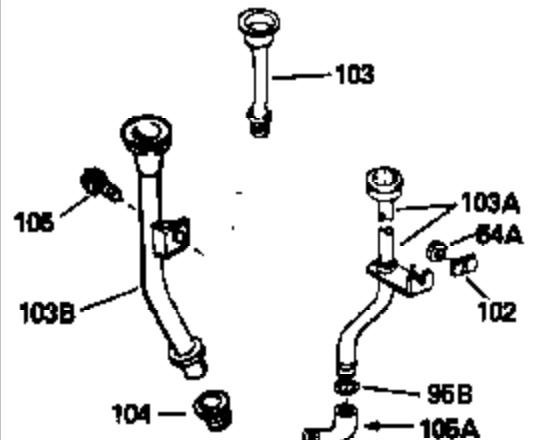

ILLUSTRATION SHOWS TYPICAL PARTS ONLY. ORDER BY PART NUMBER. PARTS NOT LISTED ARE SUPPLIED BY OEM.

OPTIONAL 110 - 120 VOLT
 STARTER MOTOR KIT

VIEW 2 of 2

STD. POINT

Ref #	Part Number	Qty	Description
45	33876		Gasket, Stator
46	650489		Screw, 1/4-20 x 5/8"
54A	26073		Washer, Flat (Use as required)
54A	650690		Washer, Belleville (Use as required)
81	29747B		Screw, 5/16-24 x 21/32"
82	27930		* Gasket, Exhaust
83C	391026		Muffler (Incl. 115, 116 & 117) (This spark arrestor muffler can be used on any model)
85	30196		Screw, 5/16-18 x 3/4" (Use as required)
85	650696		Screw, 5/16-18 x 2-3/4" (Use as required)
85	650697A		Screw, 5/16-18 x 2-1/2" (Use as required)
91	29774		Fuel Line (8-1/4") (Use as required)
91	30962		Fuel Line (32") (Use as required)
100	26460		Clamp, Fuel line (Use as required)
108	31526		Elbow, Air cleaner
109A	650520		Screw, 10-32 x 2-1/2"
109	650163		Screw, 10-32 x 7/8"
115	33323		Screen, Muffler (Use as required)
116	33700		Cover & tube, Muffler (Use as required)
117	650578		Screw, 8-18 x 3/8" (Use as required)
118	28545		Grommet, Plastic
119	650643		Screw, 8-18 x 3/8"
120	33356		Terminal, Ground
133A	31288		Muffler Adapter Kit (Incl. 82 & 85)(As req.)
133	730130		Muffler Adap. Kit (Incl. 82 & 85)(As req.)
155	30547A		Contact Assy., Breaker
156	30548B		Condenser
159	611038		Magneto NOTE: The complete magneto is not available as an assembly. The magneto number is shown for reference purposes only. Order component parts individually as shown in parts list. (Refer to Division 5, Section B, page 39 for breakdown)
162	33329D		Starter Motor Kit (110-120 volt) (Refer to service number stamped on end cap of motor, or on decal, for identification. For breakdown see Division 5, Section D, Page 16.)
163	611042		Flywheel (Ring gear flywheel required on engines using 110-120 volt starter motor kits listed above) (Use on Std. point ignitions)
163	611085		Flywheel (Ring gear flywheel required on engines using 110-120 volt starter motor kits listed above) (Use on solid state ignitions)