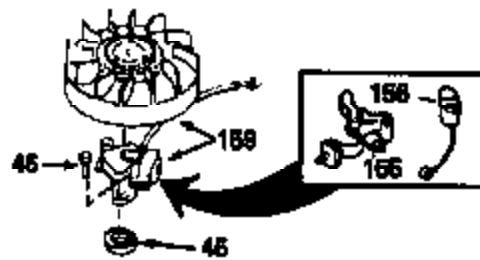

VIEW 2 of 2

STD. POINT