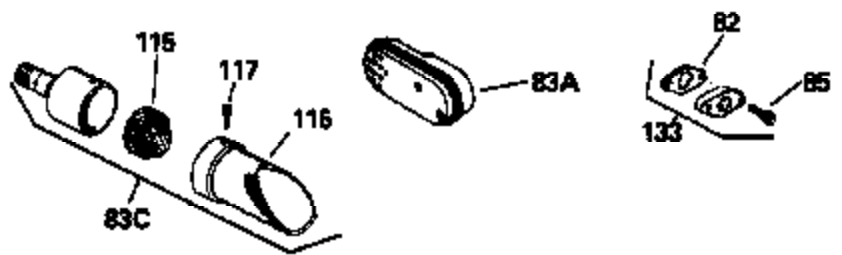

VIEW 2 of 2

STD. POINT