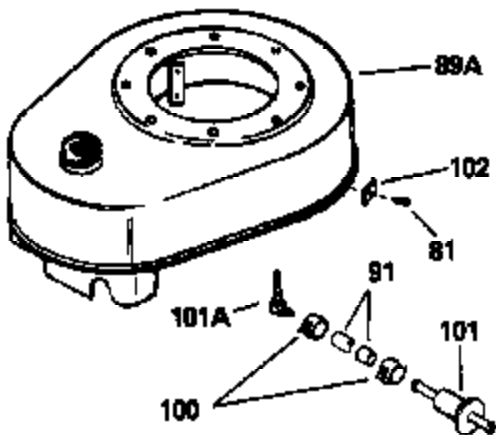

ILLUSTRATION SHOWS TYPICAL PARTS ONLY. ORDER BY PART NUMBER. PARTS NOT LISTED ARE SUPPLIED BY OEM.

OPTIONAL 110 - 120 VOLT
 STARTER MOTOR KIT

VIEW 2 of 2

STD. POINT

Ref #	Part Number	Qty	Description
45	33876		Gasket, Stator
46	650489		Screw, 1/4-20 x 5/8"
54A	26073		Washer, Flat (Use as required)
54A	650690		Washer, Belleville (Use as required)
81	29747B		Screw, 5/16-24 x 21/32"
82	27930		* Gasket, Exhaust
83C	391026		Muffler (Incl. 115, 116 & 117) (This spark arrestor muffler can be used on any model)
85	30196		Screw, 5/16-18 x 3/4" (Use as required)
85	650696		Screw, 5/16-18 x 2-3/4" (Use as required)
85	650697A		Screw, 5/16-18 x 2-1/2" (Use as required)
91	29774		Fuel Line (8-1/4") (Use as required)
91	30962		Fuel Line (32") (Use as required)
100	26460		Clamp, Fuel line (Use as required)
108	31526		Elbow, Air cleaner
109A	650520		Screw, 10-32 x 2-1/2"
109	650163		Screw, 10-32 x 7/8"
115	33323		Screen, Muffler (Use as required)
116	33700		Cover & tube, Muffler (Use as required)
117	650578		Screw, 8-18 x 3/8" (Use as required)
118	28545		Grommet, Plastic
119	650643		Screw, 8-18 x 3/8"
120	33356		Terminal, Ground
133A	31288		Muffler Adapter Kit (Incl. 82 & 85)(As req.)
133	730130		Muffler Adap. Kit (Incl. 82 & 85)(As req.)
155	30547A		Contact Assy., Breaker
156	30548B		Condenser
159	611038		Magneto NOTE: The complete magneto is not available as an assembly. The magneto number is shown for reference purposes only. Order component parts individually as shown in parts list. (Refer to Division 5, Section B, page 39 for breakdown)
162	33329D		Starter Motor Kit (110-120 volt) (Refer to service number stamped on end cap of motor, or on decal, for identification. For breakdown see Division 5, Section D, Page 16.)
163	611042		Flywheel (Ring gear flywheel required on engines using 110-120 volt starter motor kits listed above) (Use on Std. point ignitions)
163	611085		Flywheel (Ring gear flywheel required on engines using 110-120 volt starter motor kits listed above) (Use on solid state ignitions)