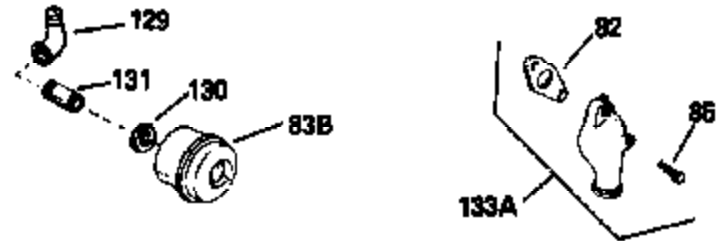

VIEW 2 of 2

STD. POINT