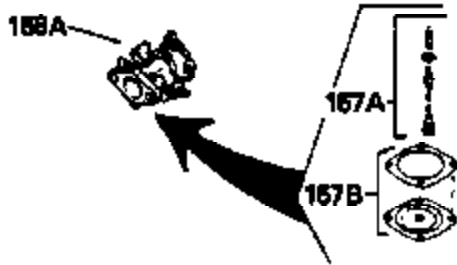

VIEW 2 of 2

STD. POINT