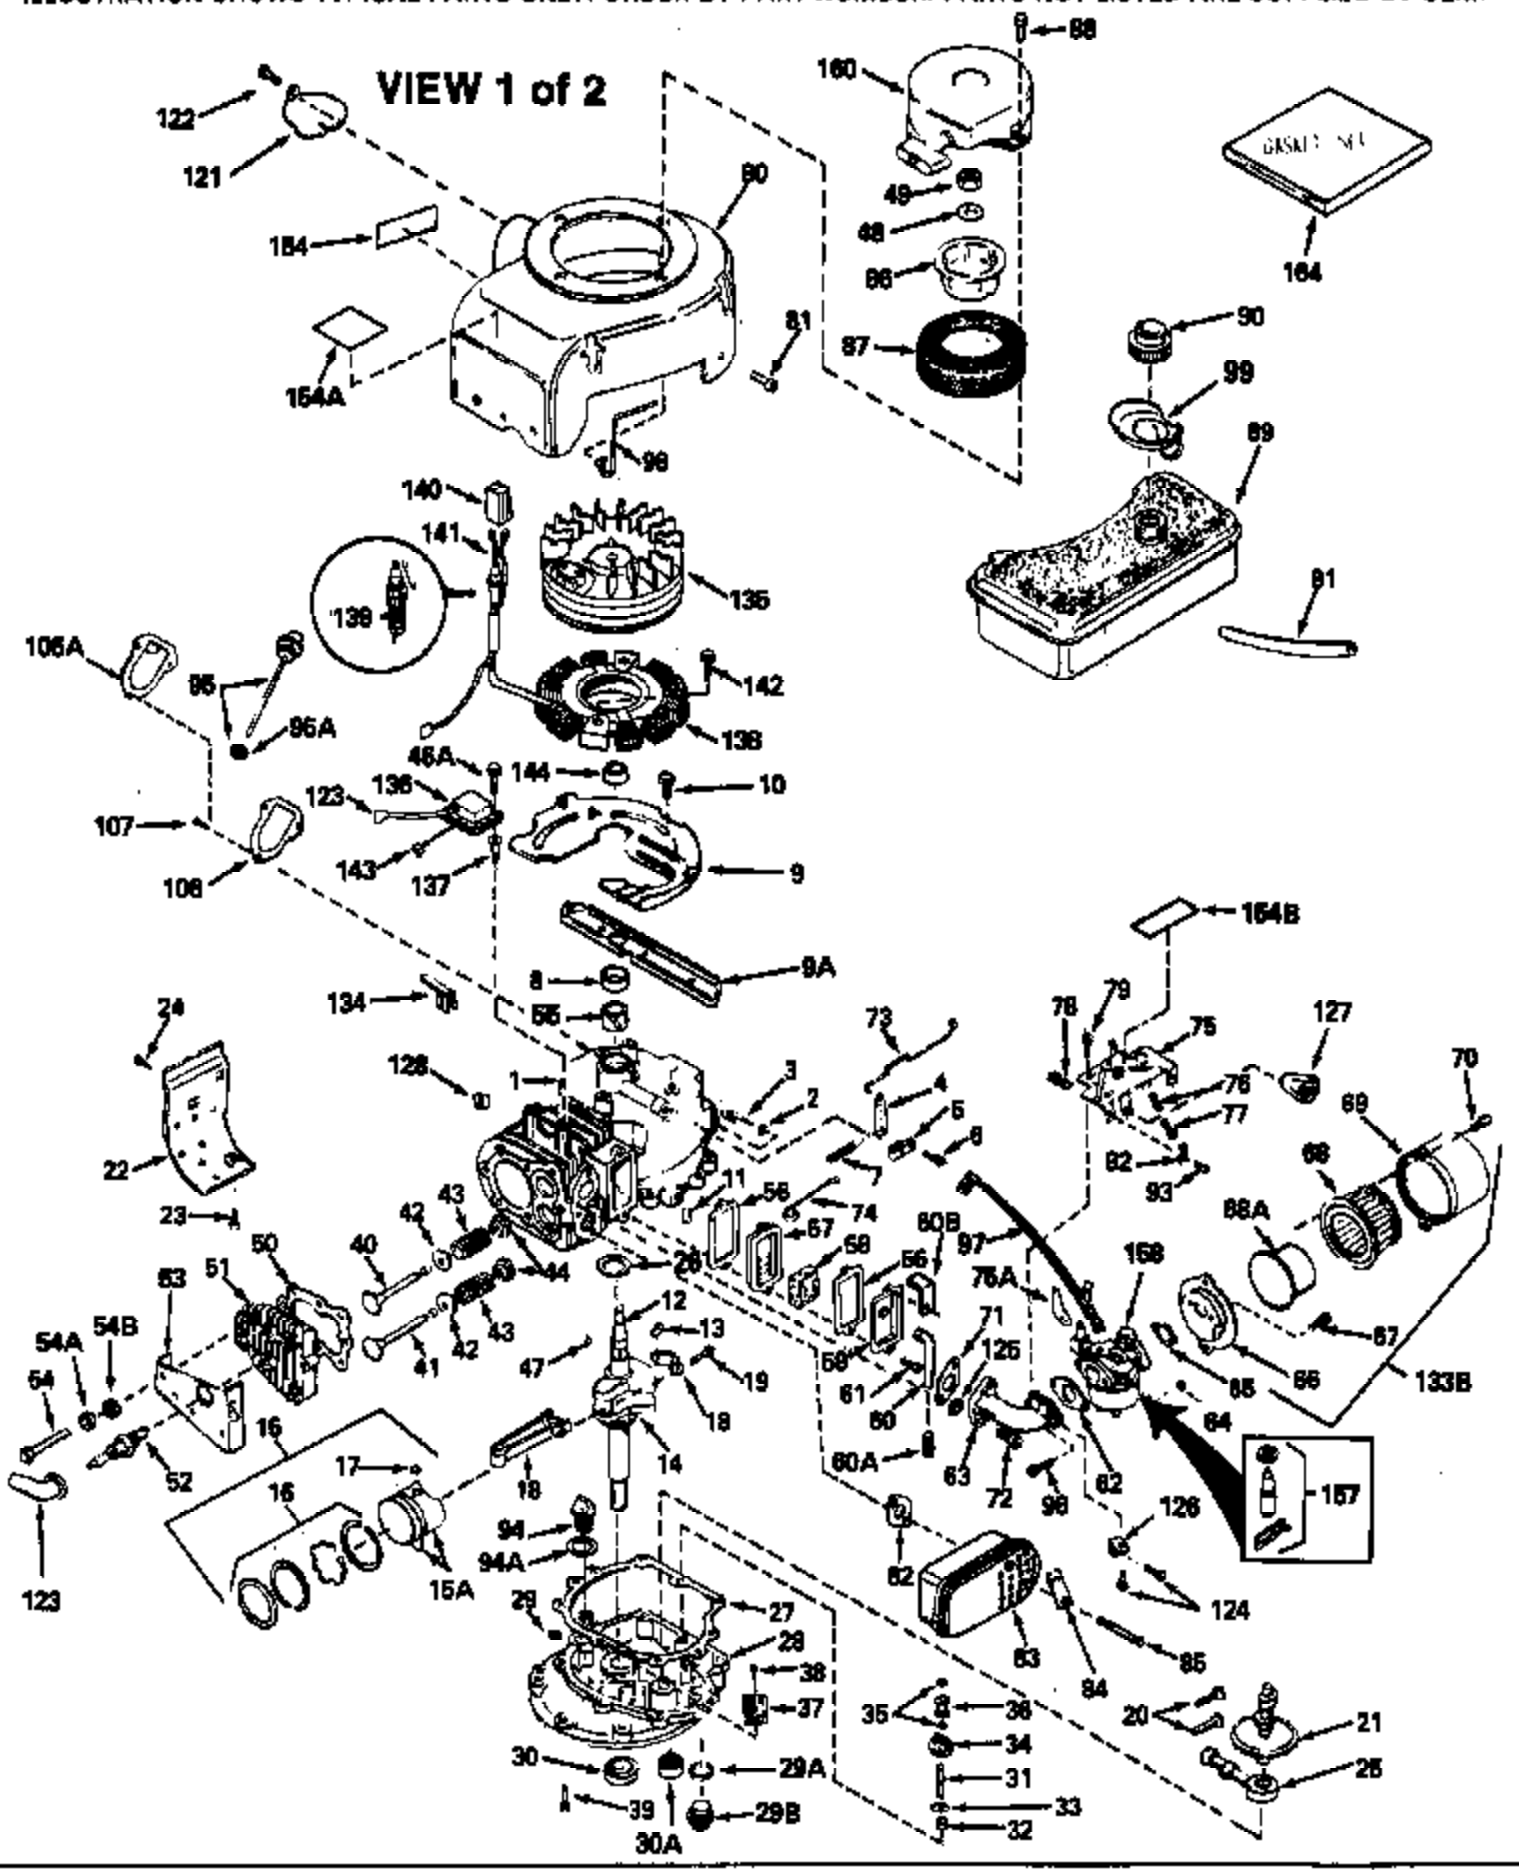

ILLUSTRATION SHOWS TYPICAL PARTS ONLY. ORDER BY PART NUMBER. PARTS NOT LISTED ARE SUPPLIED BY OEM.

Ref #	Part Number	Qty	Description
1	34913A		Cylinder (Incl. 8, 11, 94 & 94A) (2-5/8")
2	28277		Washer, Flat
3	30669		Rod, Governor
4	31357		Lever, Governor
5	31335		Clamp, Governor lever
6	650548		Screw, 8-32 x 5/16"
7	31361		Spring, Governor
8	32630		Seal, Oil
9	29536		Baffle, Blower housing (Use as required)
9	35256A		Blo.Hsg.Baffle (W/E.S.knock-out)(As required)
10	650561		Screw, 1/4-20 x 5/8"
11	27652		Pin, Dowel
12	34903		Crankshaft (Incl. 13 & 14)
13	29783		Pin, Crankshaft gear
14	27884		Gear, Crankshaft
15A	33312B		Piston & Pin Ass'y. (Incl.17)(2-5/8") (Std.)
15A	33313B		Piston & Pin Ass'y. (Incl. 17) (.010" OS)
15A	33314B		Piston & Pin Ass'y. (Incl. 17) (.020" OS)
15	34531		Piston, Pin & Ring Set (2-5/8") (Std.)
15	34532		Piston, Pin & Ring Set (.010" OS)
15	34533		Piston, Pin & Ring Set (.020" OS)
16	34854		Ring Set (2-5/8") (Std.)
16	34855		Ring Set (.010" OS)
16	34856		Ring Set (.020" OS)
17	27888		Ring, Piston pin retaining
18	31380C		Rod Assy., Connecting (Incl. 19)
19	650662C		Bolt, Connecting rod (Incl. 2 pieces)
20	34034		Lifter, Valve
21	32114		Camshaft (MCR)
22	30622A		Extension, Blower housing
23	650128		Screw, 10-24 x 1/2"
24	30688		Screw, 1/4-20 x 1/2"
25	31356		Pump Assy., Oil
27	30684		* Gasket, Cylinder cover
28	31471C		Flange Ass'y. (Incl. 29,30,31,33,182 & 183)
29	27642		Plug, Pipe (sq.hd, 1/4-28)
30	27897		Seal, Oil
31	30668		Shaft, Mech. Governor
32	31707A		Governor Spacer Assy. (Incl. 33)
33	30590A		Washer, Flat (2 required)
34	30591		Gear Assy., Governor
35	29193		Ring, Retaining
36	30588A		Spool, Governor
37	31355		Screen, Oil filter (Use as required)
38	29117		Screw, 8-32 x 5/16" (Use as required)
39	650488		Screw, 1/4-20 x 1-1/4"
40	32783		Intake Valve (Std.) (Incl. 44)
40	32784		Intake Valve (1/32" OS) (Incl. 44)
41	27878A		Exhaust Valve (Std.) (Incl. 44)
41	27880A		Exhaust Valve (1/32" OS) (Incl. 44)
42	27882		Cap, Upper valve spring
43	27881		Spring, Valve
44	32581		Cap, Lower valve spring
47	32589		Key, Flywheel
48	650815		Washer, Belleville
49	8116		Nut, Washer, 1/2-20
50	28938B		* Gasket, Head
51	30938A		Head, Cylinder (Incl. 54)