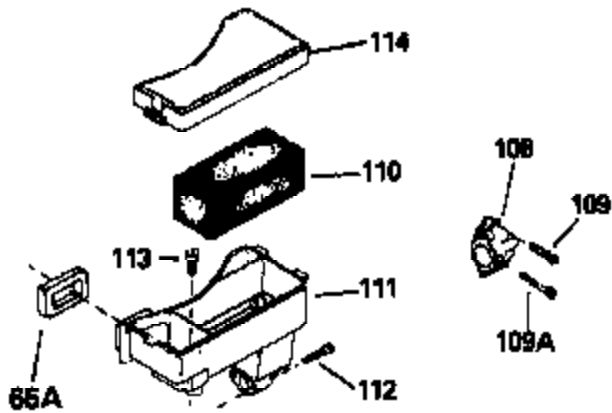

VIEW 2 of 2

STD. POINT