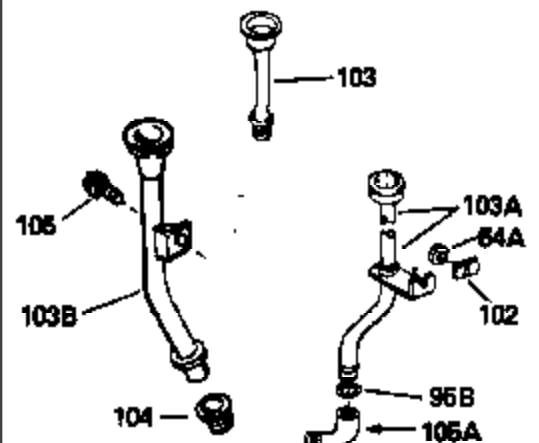

ILLUSTRATION SHOWS TYPICAL PARTS ONLY. ORDER BY PART NUMBER. PARTS NOT LISTED ARE SUPPLIED BY OEM.

STD. POINT