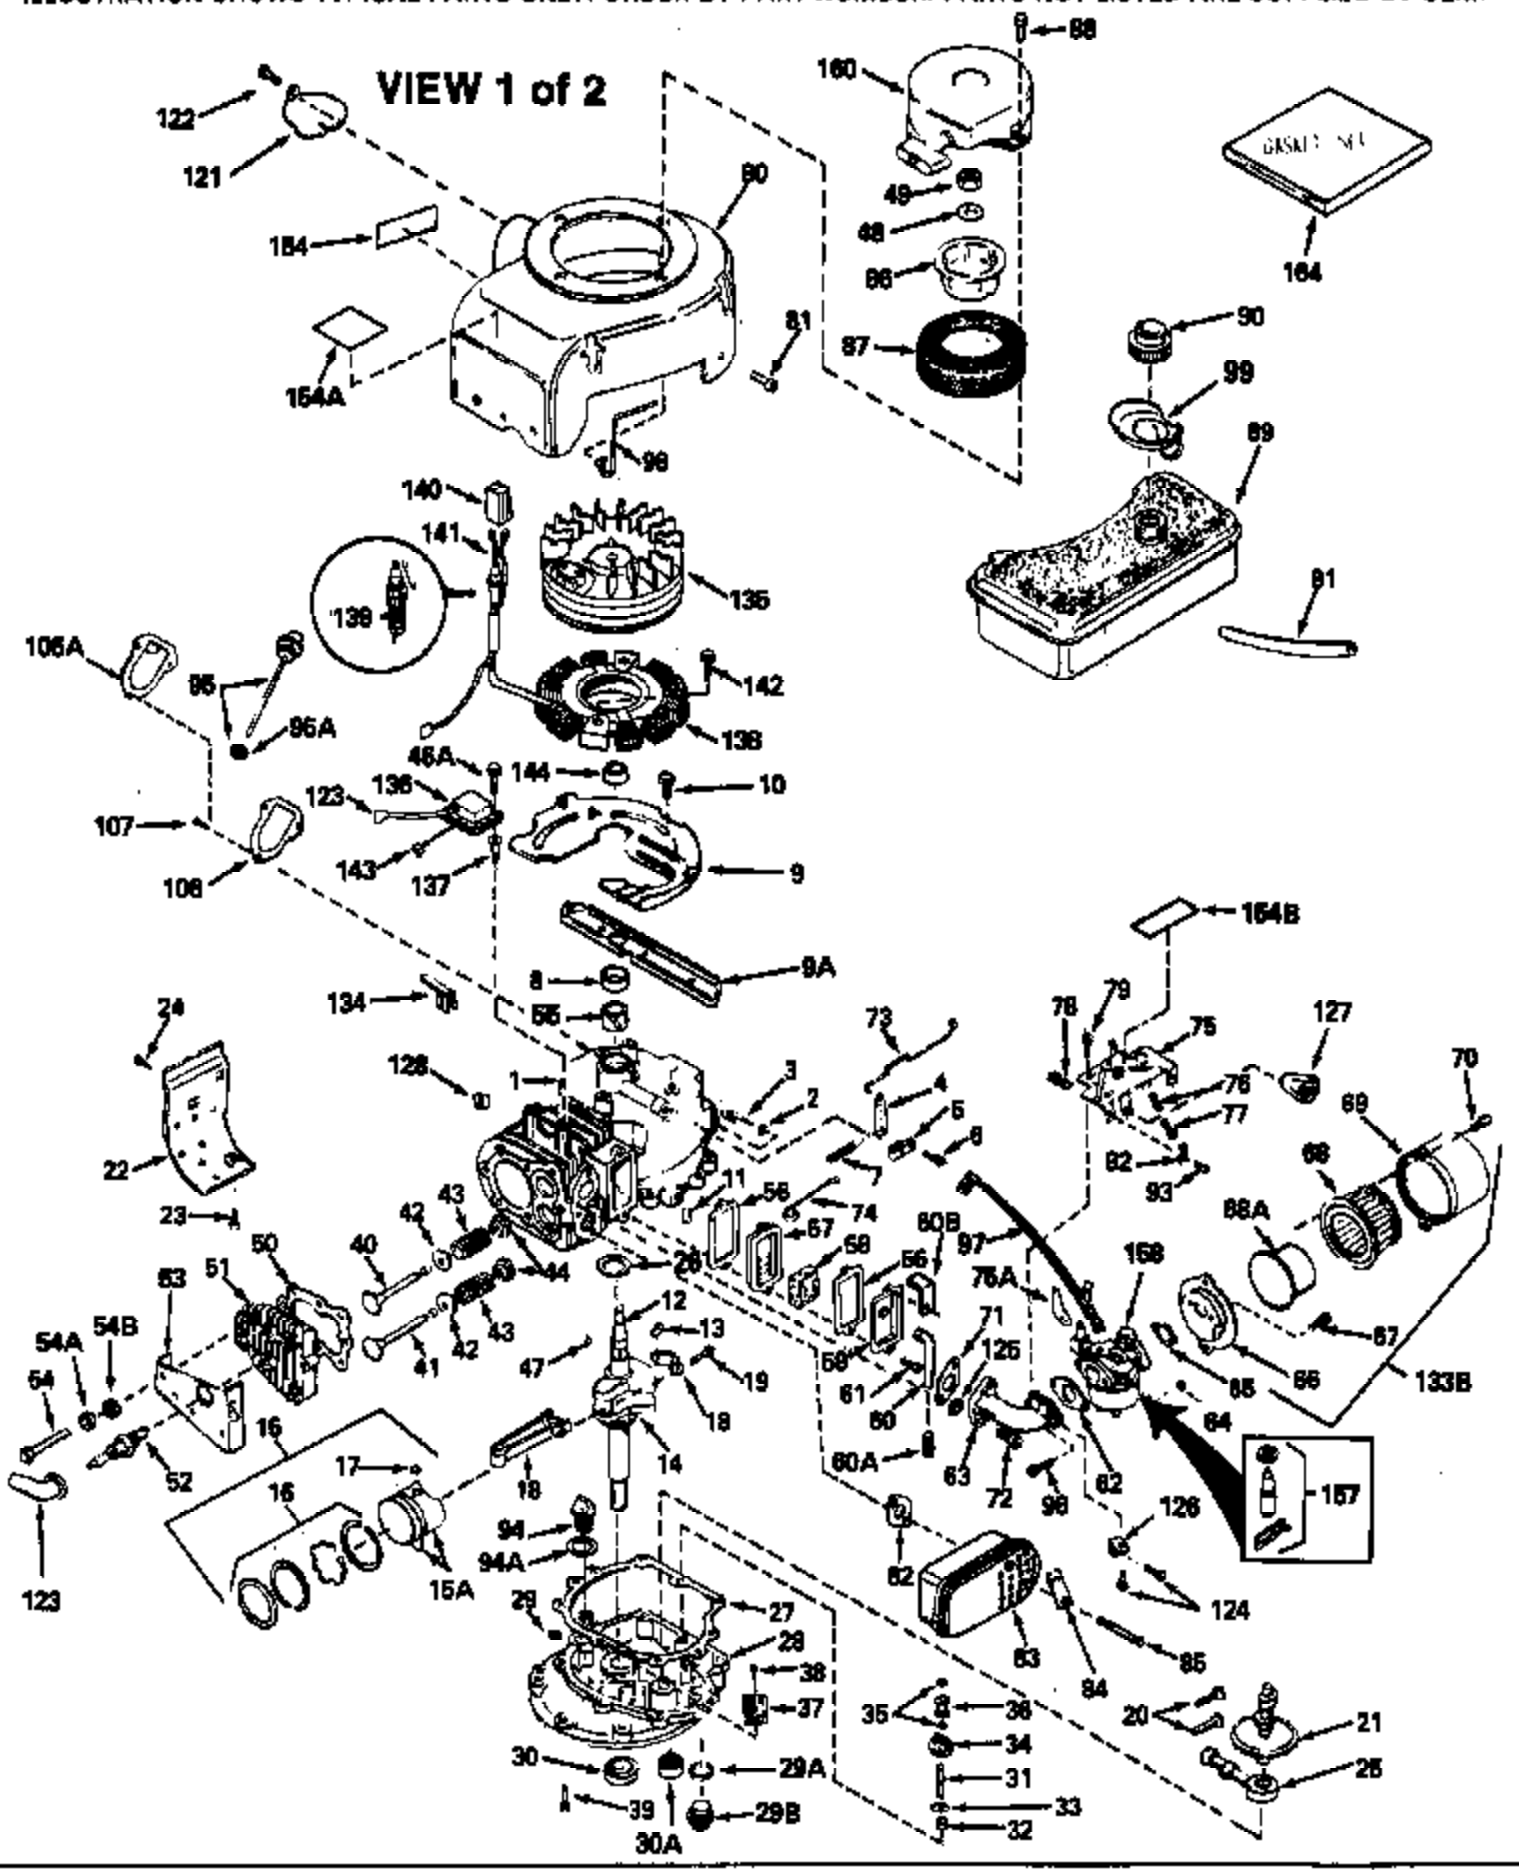

ILLUSTRATION SHOWS TYPICAL PARTS ONLY. ORDER BY PART NUMBER. PARTS NOT LISTED ARE SUPPLIED BY OEM.

Ref #	Part Number	Qty	Description
1	34913A		Cylinder (Incl. 8, 11, 94 & 94A) (2-5/8")
2	28277		Washer, Flat
3	30669		Rod, Governor
4	31357		Lever, Governor
5	31335		Clamp, Governor lever
6	650548		Screw, 8-32 x 5/16"
7	31361		Spring, Governor
8	32630		Seal, Oil
9	29536		Baffle, Blower housing (Use as required)
9	35256A		Blo.Hsg.Baffle (W/E.S.knock-out)(As required)
10	650561		Screw, 1/4-20 x 5/8"
11	27652		Pin, Dowel
12	34878		Crankshaft (Incl. 13 & 14)
13	29783		Pin, Crankshaft gear
14	27884		Gear, Crankshaft
15	34531		Piston, Pin & Ring Set (2-5/8") (Std.)
15	34532		Piston, Pin & Ring Set (.010" OS)
15	34533		Piston, Pin & Ring Set (.020" OS)
15A	33312B		Piston & Pin Ass'y. (Incl.17)(2-5/8") (Std.)
15A	33313B		Piston & Pin Ass'y. (Incl. 17) (.010" OS)
15A	33314B		Piston & Pin Ass'y. (Incl. 17) (.020" OS)
16	34854		Ring Set (2-5/8") (Std.)
16	34855		Ring Set (.010" OS)
16	34856		Ring Set (.020" OS)
17	27888		Ring, Piston pin retaining
18	31380C		Rod Assy., Connecting (Incl. 19)
19	650662C		Bolt, Connecting rod (Incl. 2 pieces)
20	34034		Lifter, Valve
21	32114		Camshaft (MCR)
22	30622A		Extension, Blower housing
23	650128		Screw, 10-24 x 1/2"
24	30688		Screw, 1/4-20 x 1/2"
25	31356		Pump Assy., Oil
27	30684		* Gasket, Cylinder cover
28	31471C		Flange Ass'y. (Incl. 29,30,31,33,182 & 183)
29	27642		Plug, Pipe (sq.hd, 1/4-28)
30	27897		Seal, Oil
31	30668		Shaft, Mech. Governor
32	31707A		Governor Spacer Assy. (Incl. 33)
33	30590A		Washer, Flat (2 required)
34	30591		Gear Assy., Governor
35	29193		Ring, Retaining
36	30588A		Spool, Governor
37	31355		Screen, Oil filter (Use as required)
38	29117		Screw, 8-32 x 5/16" (Use as required)
39	650488		Screw, 1/4-20 x 1-1/4"
40	32783		Intake Valve (Std.) (Incl. 44)
40	32784		Intake Valve (1/32" OS) (Incl. 44)
41	27878A		Exhaust Valve (Std.) (Incl. 44)
41	27880A		Exhaust Valve (1/32" OS) (Incl. 44)
42	27882		Cap, Upper valve spring
43	27881		Spring, Valve
44	32581		Cap, Lower valve spring
47	32589		Key, Flywheel
48	650815		Washer, Belleville
49	8116		Nut, Washer, 1/2-20
50	28938B		* Gasket, Head
51	30938A		Head, Cylinder (Incl. 54)