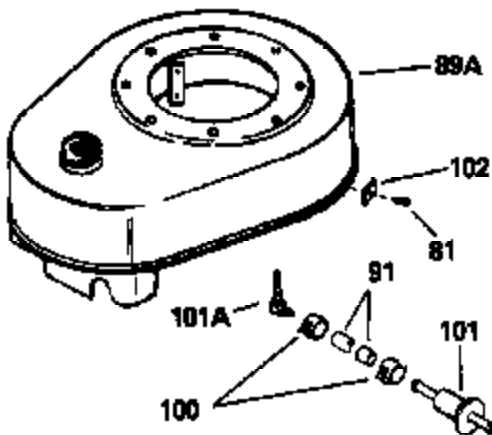

ILLUSTRATION SHOWS TYPICAL PARTS ONLY. ORDER BY PART NUMBER. PARTS NOT LISTED ARE SUPPLIED BY OEM.

OPTIONAL 110 - 120 VOLT
 STARTER MOTOR KIT

VIEW 2 of 2

STD. POINT

Ref #	Part Number	Qty	Description
45	33876		Gasket, Stator
46	650489		Screw, 1/4-20 x 5/8"
54A	26073		Washer, Flat (Use as required)
54A	650690		Washer, Belleville (Use as required)
81	29747B		Screw, 5/16-24 x 21/32"
82	27930		* Gasket, Exhaust
83C	391026		Muffler (Incl. 115, 116 & 117) (This spark arrestor muffler can be used on any model)
85	30196		Screw, 5/16-18 x 3/4" (Use as required)
85	650696		Screw, 5/16-18 x 2-3/4" (Use as required)
85	650697A		Screw, 5/16-18 x 2-1/2" (Use as required)
91	29774		Fuel Line (8-1/4") (Use as required)
91	30962		Fuel Line (32") (Use as required)
100	26460		Clamp, Fuel line (Use as required)
103B	34248		Tube, Oil fill
104	34247		Bushing, Fill tube
105	650562		Screw, 10-32 x 1/2"
115	33323		Screen, Muffler (Use as required)
116	33700		Cover & tube, Muffler (Use as required)
117	650578		Screw, 8-18 x 3/8" (Use as required)
118	28545		Grommet, Plastic
119	650643		Screw, 8-18 x 3/8"
120	33356		Terminal, Ground
133A	31288		Muffler Adapter Kit (Incl. 82 & 85)(As req.)
133	730130		Muffler Adap. Kit (Incl. 82 & 85)(As req.)
155	30547A		Contact Assy., Breaker
156	30548B		Condenser
159	611038		Magneto NOTE: The complete magneto is not available as an assembly. The magneto number is shown for reference purposes only. Order component parts individually as shown in parts list. (Refer to Division 5, Section B, page 39 for breakdown)
162	33329D		Starter Motor Kit (110-120 volt) (Refer to service number stamped on end cap of motor, or on decal, for identification. For breakdown see Division 5, Section D, Page 16.)
163	611042		Flywheel (Ring gear flywheel required on engines using 110-120 volt starter motor kits listed above) (Use on Std. point ignitions)
163	611085		Flywheel (Ring gear flywheel required on engines using 110-120 volt starter motor kits listed above) (Use on solid state ignitions)