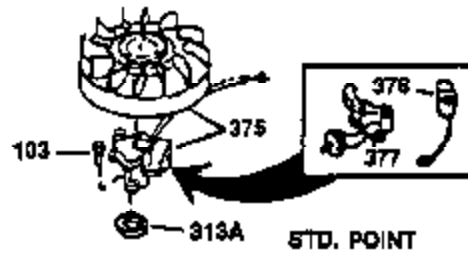

ILLUSTRATION SHOWS TYPICAL PARTS ONLY. ORDER BY PART NUMBER. PARTS NOT LISTED ARE SUPPLIED BY OEM.

VIEW 2 OF 2