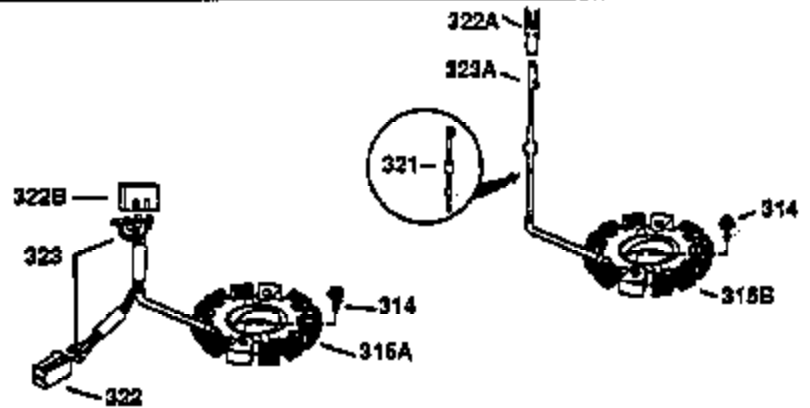

ILLUSTRATION SHOWS TYPICAL PARTS ONLY. ORDER BY PART NUMBER. PARTS NOT LISTED ARE SUPPLIED BY OEM.

VIEW 2 OF 2

OPTIONAL 110 - 120 VOLT
STARTER MOTOR KIT

STD. POINT

Ref #	Part Number	Qty	Description
64	30063	1	Screw, Torx T-30, 1/4-20 x 1/2"
103	650814	2	Screw, Torx T-15, 10-24 x 1"
238	28820	2	Screw, 10-32 x 1/2"
240	31691	1	Air Cleaner Body
245	30727	1	Air Cleaner Filter
250	31715	1	Air Cleaner Cover
261	29747B	2	Screw, Torx T-40, 5/16-24 x 21/32"
274	35865	1	* Exhaust Gasket
275	28269	1	Muffler
277	650696	2	Screw, 5/16-18 x 2-3/4"
290	29774	1	Fuel Line (2.00")
307	29673	1	* Oil Fill Plug Gasket
370A	36261	1	Lubrication Decal
380	632233	1	Carburetor (Incl. 184)