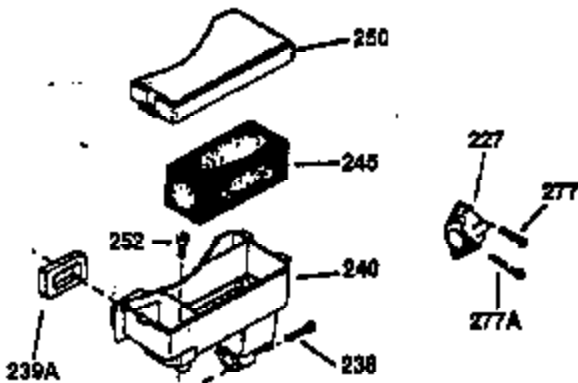

ILLUSTRATION SHOWS TYPICAL PARTS ONLY. ORDER BY PART NUMBER. PARTS NOT LISTED ARE SUPPLIED BY OEM.

VIEW 2 OF 2

OPTIONAL 110 - 120 VOLT
STARTER MOTOR KIT

STD. POINT

Ref #	Part Number	Qty	Description
64	30063	1	Screw, Torx T-30, 1/4-20 x 1/2"
103	650814	2	Screw, Torx T-15, 10-24 x 1"
238	28820	2	Screw, 10-32 x 1/2"
240	31691	1	Air Cleaner Body
245	30727	1	Air Cleaner Filter
250	31715	1	Air Cleaner Cover
261	29747B	2	Screw, Torx T-40, 5/16-24 x 21/32"
274	35865	1	* Exhaust Gasket
275	28269	1	Muffler
277	650696	2	Screw, 5/16-18 x 2-3/4"
290	29774	1	Fuel Line (2.00")
307	29673	1	* Oil Fill Plug Gasket
370A	36261	1	Lubrication Decal
380	632233	1	Carburetor (Incl. 184)