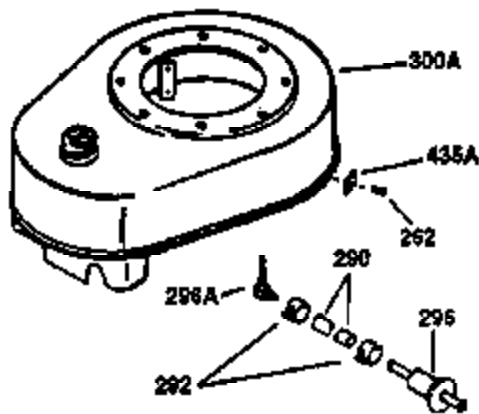

ILLUSTRATION SHOWS TYPICAL PARTS ONLY. ORDER BY PART NUMBER. PARTS NOT LISTED ARE SUPPLIED BY OEM.

VIEW 2 OF 2

OPTIONAL 110 - 120 VOLT
STARTER MOTOR KIT

STD. POINT

Ref #	Part Number	Qty	Description
64	30063	1	Screw, Torx T-30, 1/4-20 x 1/2"
103	650814	2	Screw, Torx T-15, 10-24 x 1"
238	28820	2	Screw, 10-32 x 1/2"
240	31691	1	Air Cleaner Body
245	30727	1	Air Cleaner Filter
250	31715	1	Air Cleaner Cover
261	29747B	2	Screw, Torx T-40, 5/16-24 x 21/32"
274	35865	1	* Exhaust Gasket
275	28269	1	Muffler
277	650696	2	Screw, 5/16-18 x 2-3/4"
290	29774	1	Fuel Line (2.00")
307	29673	1	* Oil Fill Plug Gasket
370A	36261	1	Lubrication Decal
380	632233	1	Carburetor (Incl. 184)