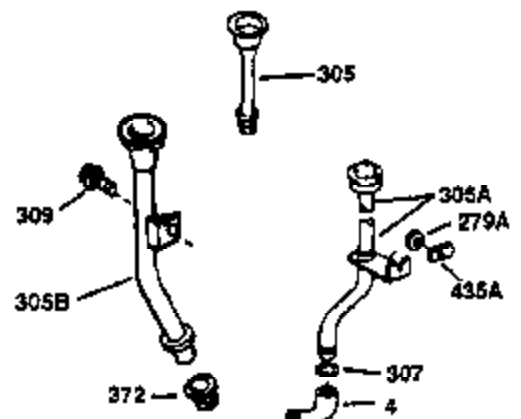

ILLUSTRATION SHOWS TYPICAL PARTS ONLY. ORDER BY PART NUMBER. PARTS NOT LISTED ARE SUPPLIED BY OEM.

VIEW 2 OF 2

OPTIONAL 110 - 120 VOLT
STARTER MOTOR KIT

STD. POINT

Ref #	Part Number	Qty	Description
64	30063	1	Screw, Torx T-30, 1/4-20 x 1/2"
103	650814	2	Screw, Torx T-15, 10-24 x 1"
238	28820	2	Screw, 10-32 x 1/2"
240	31691	1	Air Cleaner Body
245	30727	1	Air Cleaner Filter
250	31715	1	Air Cleaner Cover
261	29747B	2	Screw, Torx T-40, 5/16-24 x 21/32"
274	35865	1	* Exhaust Gasket
275	28269	1	Muffler
277	650696	2	Screw, 5/16-18 x 2-3/4"
290	29774	1	Fuel Line (2.00")
307	29673	1	* Oil Fill Plug Gasket
370A	36261	1	Lubrication Decal
380	632233	1	Carburetor (Incl. 184)