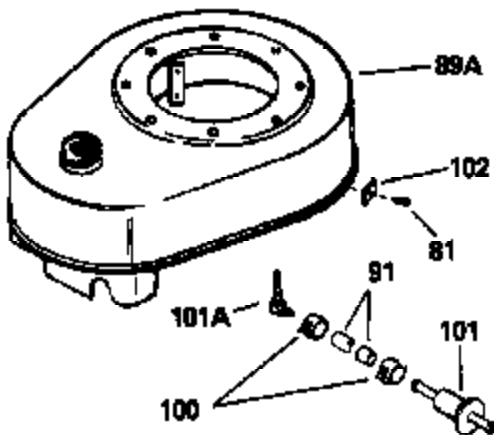

ILLUSTRATION SHOWS TYPICAL PARTS ONLY. ORDER BY PART NUMBER. PARTS NOT LISTED ARE SUPPLIED BY OEM.

OPTIONAL 110 - 120 VOLT
STARTER MOTOR KIT

VIEW 2 of 2

STD. POINT

Ref #	Part Number	Qty	Description
54A	26073		Washer, Flat (Use as required)
54A	650690		Washer, Belleville (Use as required)
81	29747B		Screw, 5/16-24 x 2 1/32"
82	27930		* Gasket, Exhaust
83C	391026		Muffler (Incl. 115, 116 & 117) (This spark arrestor muffler can be used on any model)
85	30196		Screw, 5/16-18 x 3/4" (Use as required)
85	650696		Screw, 5/16-18 x 2-3/4" (Use as required)
85	650697A		Screw, 5/16-18 x 2-1/2" (Use as required)
86A	29709		Hub & Screen Assy., Starter
91	29774		Fuel Line (8-1/4") (Use as required)
91	30962		Fuel Line (32") (Use as required)
100	26460		Clamp, Fuel line (Use as required)
115	33323		Screen, Muffler (Use as required)
116	33700		Cover & tube, Muffler (Use as required)
117	650578		Screw, 8-18 x 3/8" (Use as required)
133A	31288		Muffler Adapter Kit (Incl. 82 & 85)(As req.)
133	730130		Muffler Adap. Kit (Incl. 82 & 85)(As req.)
162	33329D		Starter Motor Kit (110-120 volt) (Refer to service number stamped on end cap of motor, or on decal, for identification. For breakdown see Division 5, Section D, Page 16.)
163	611042		Flywheel (Ring gear flywheel required on engines using 110-120 volt starter motor kits listed above) (Use on Std. point ignitions)
163	611085		Flywheel (Ring gear flywheel required on engines using 110-120 volt starter motor kits listed above) (Use on solid state ignitions)