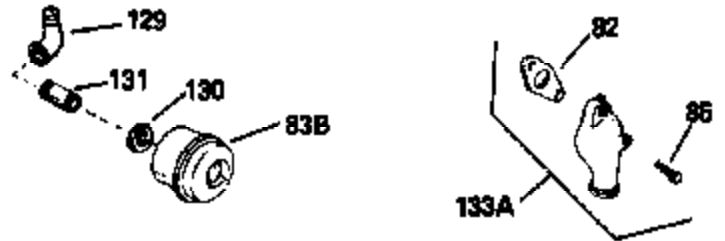

ILLUSTRATION SHOWS TYPICAL PARTS ONLY. ORDER BY PART NUMBER. PARTS NOT LISTED ARE SUPPLIED BY OEM.