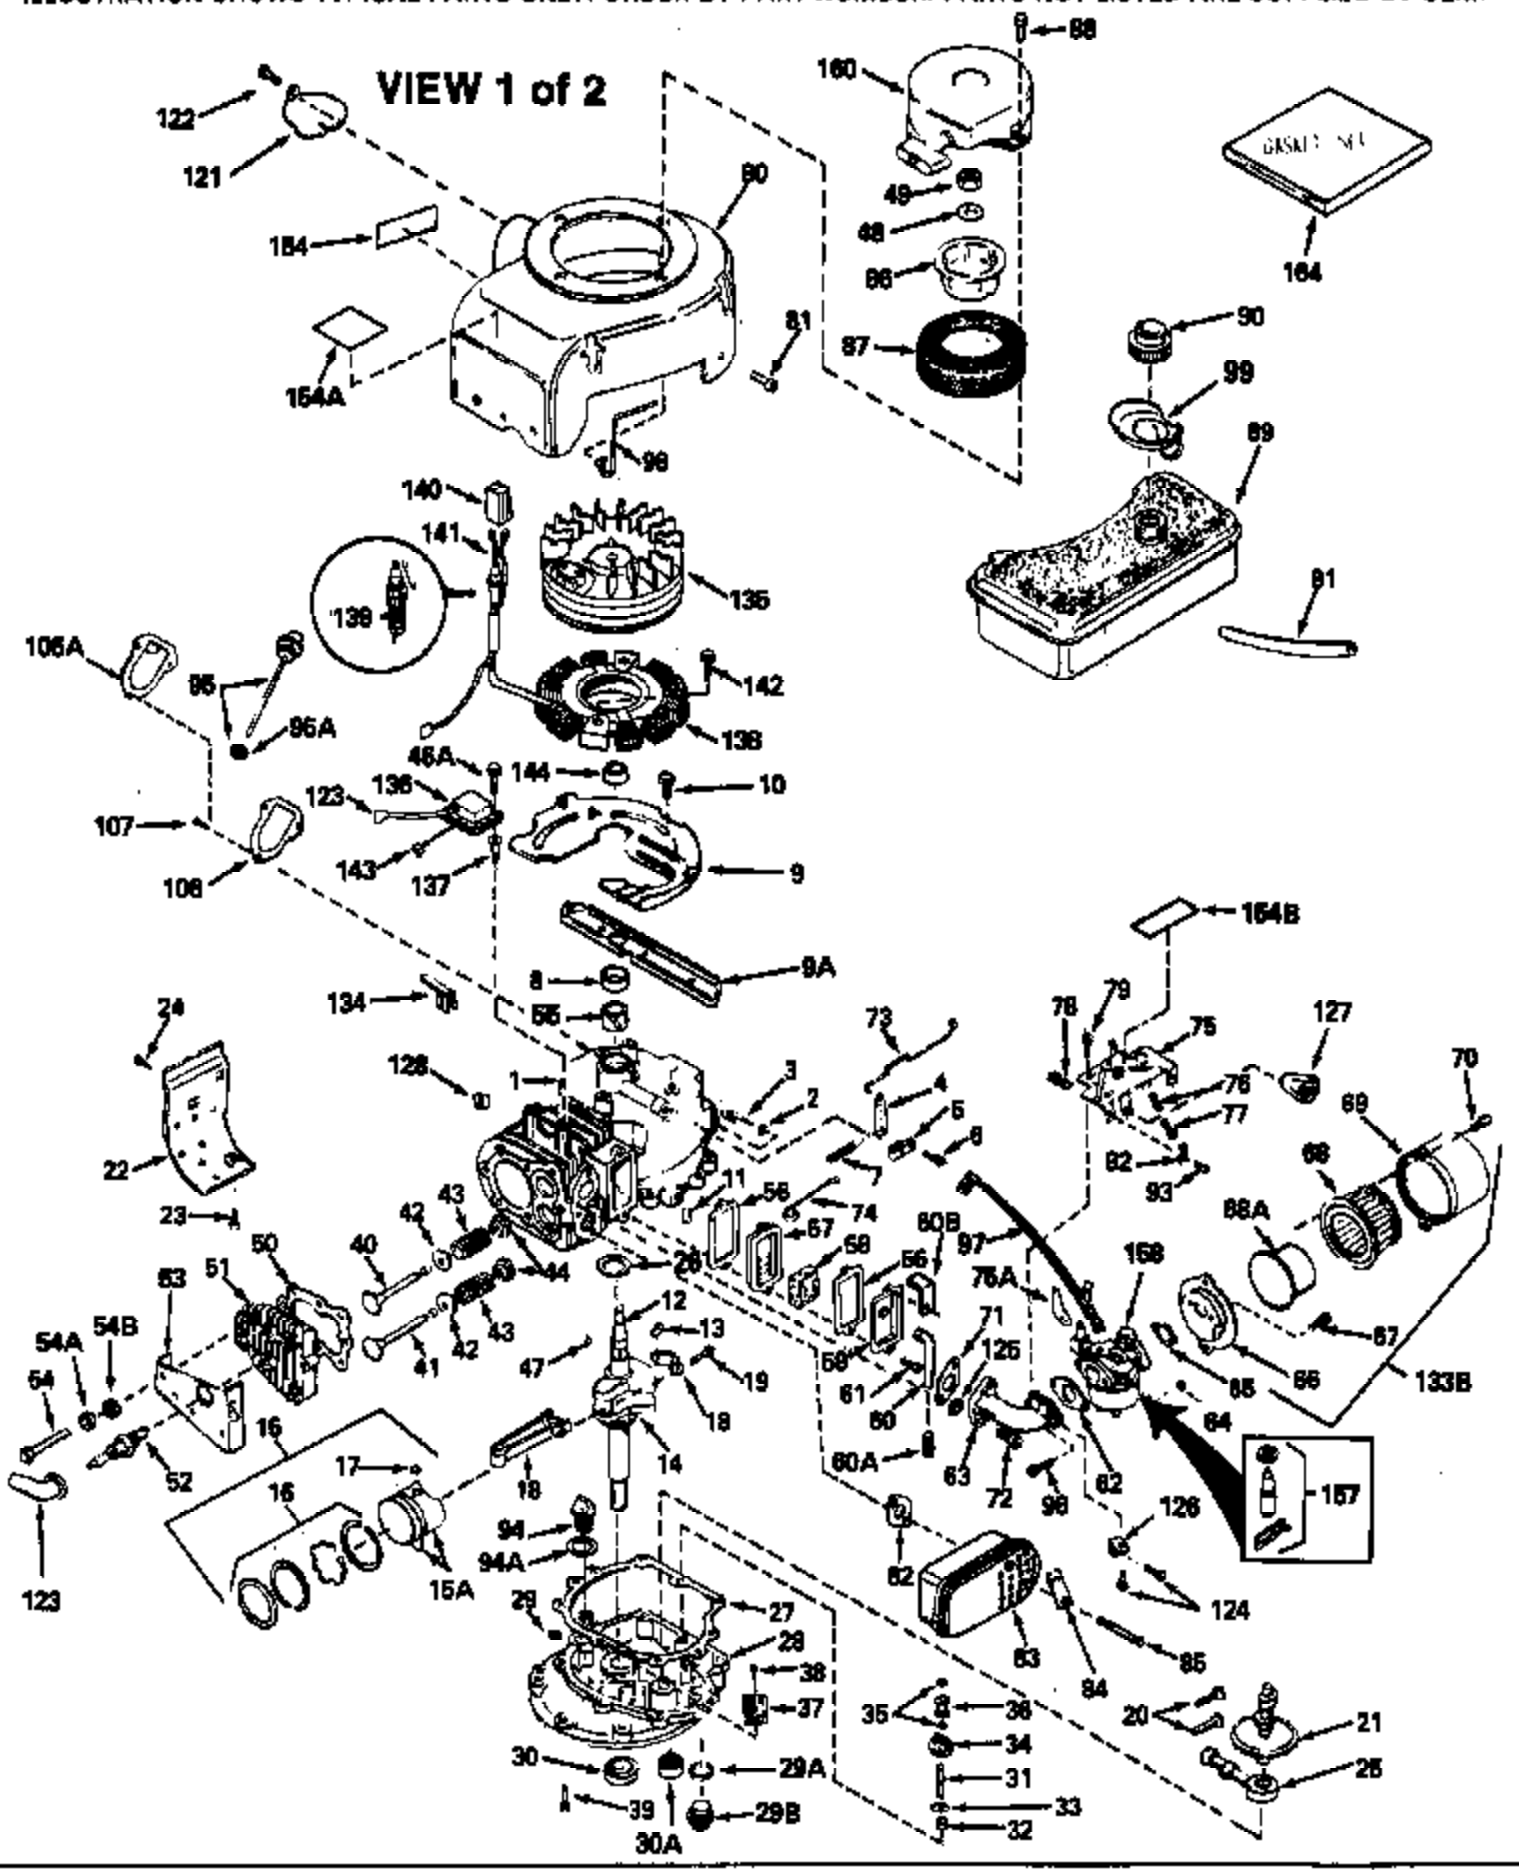

ILLUSTRATION SHOWS TYPICAL PARTS ONLY. ORDER BY PART NUMBER. PARTS NOT LISTED ARE SUPPLIED BY OEM.

Ref #	Part Number	Qty	Description
1	35137A		Cylinder (Incl.8, 11, 94, 94A)(2-5/8")(Cl)
2	28277		Washer, Flat
3	30669		Rod, Governor
4	31357		Lever, Governor
5	31335		Clamp, Governor lever
6	650548		Screw, 8-32 x 5/16"
7	31361		Spring, Governor
8	32630		Seal, Oil
9A	34105		Bracket, Blower housing
10	650561		Screw, 1/4-20 x 5/8"
11	27652		Pin, Dowel
12	35264		Crankshaft (Incl. 13 & 14)
13	29783		Pin, Crankshaft gear
14	27884		Gear, Crankshaft
15	34531		Piston, Pin & Ring Set (2-5/8") (Std.)
15	34532		Piston, Pin & Ring Set (.010" OS)
15	34533		Piston, Pin & Ring Set (.020" OS)
15A	33312B		Piston & Pin Ass'y. (Incl.17)(2-5/8") (Std.)
15A	33313B		Piston & Pin Ass'y. (Incl. 17) (.010" OS)
15A	33314B		Piston & Pin Ass'y. (Incl. 17) (.020" OS)
16	34854		Ring Set (2-5/8") (Std.)
16	34855		Ring Set (.010" OS)
16	34856		Ring Set (.020" OS)
17	27888		Ring, Piston pin retaining
18	31380C		Rod Assy., Connecting (Incl. 19)
19	650662C		Bolt, Connecting rod (Incl. 2 pieces)
20	34034		Lifter, Valve
21	32114		Camshaft (MCR)
22	30622A		Extension, Blower housing
23	650128		Screw, 10-24 x 1/2"
24	30688		Screw, 1/4-20 x 1/2"
25	31356		Pump Assy., Oil
27	30684		* Gasket, Cylinder cover
28	31471C		Flange Ass'y. (Incl. 29,30,31,33,182 & 183)
29	27642		Plug, Pipe (sq.hd, 1/4-28)
30	27897		Seal, Oil
31	30668		Shaft, Mech. Governor
32	31707A		Governor Spacer Assy. (Incl. 33)
33	30590A		Washer, Flat (2 required)
34	30591		Gear Assy., Governor
35	29193		Ring, Retaining
36	30588A		Spool, Governor
37	31355		Screen, Oil filter (Use as required)
38	29117		Screw, 8-32 x 5/16" (Use as required)
39	650488		Screw, 1/4-20 x 1-1/4"
40	32783		Intake Valve (Std.) (Incl. 44)
40	32784		Intake Valve (1/32" OS) (Incl. 44)
41	27878A		Exhaust Valve (Std.) (Incl. 44)
41	27880A		Exhaust Valve (1/32" OS) (Incl. 44)
42	27882		Cap, Upper valve spring
43	27881		Spring, Valve
44	32581		Cap, Lower valve spring
46A	650814		Screw, 10-24 x 1"
47	32589		Key, Flywheel
48	650815		Washer, Belleville
49	8116		Nut, Washer, 1/2-20
50	28938B		* Gasket, Head
51	30938A		Head, Cylinder (Incl. 54)