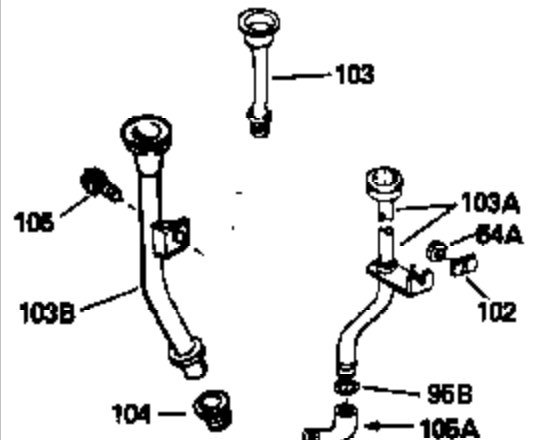

ILLUSTRATION SHOWS TYPICAL PARTS ONLY. ORDER BY PART NUMBER. PARTS NOT LISTED ARE SUPPLIED BY OEM.

STD. POINT