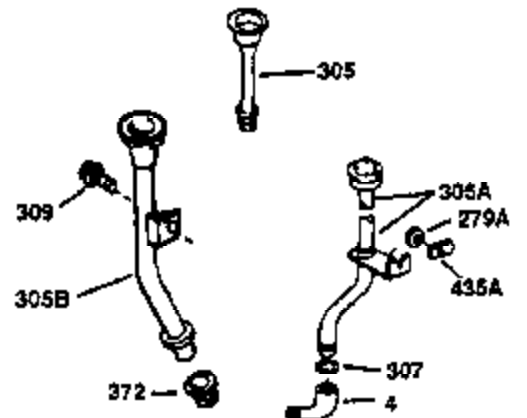

ILLUSTRATION SHOWS TYPICAL PARTS ONLY. ORDER BY PART NUMBER. PARTS NOT LISTED ARE SUPPLIED BY OEM.

VIEW 2 OF 2